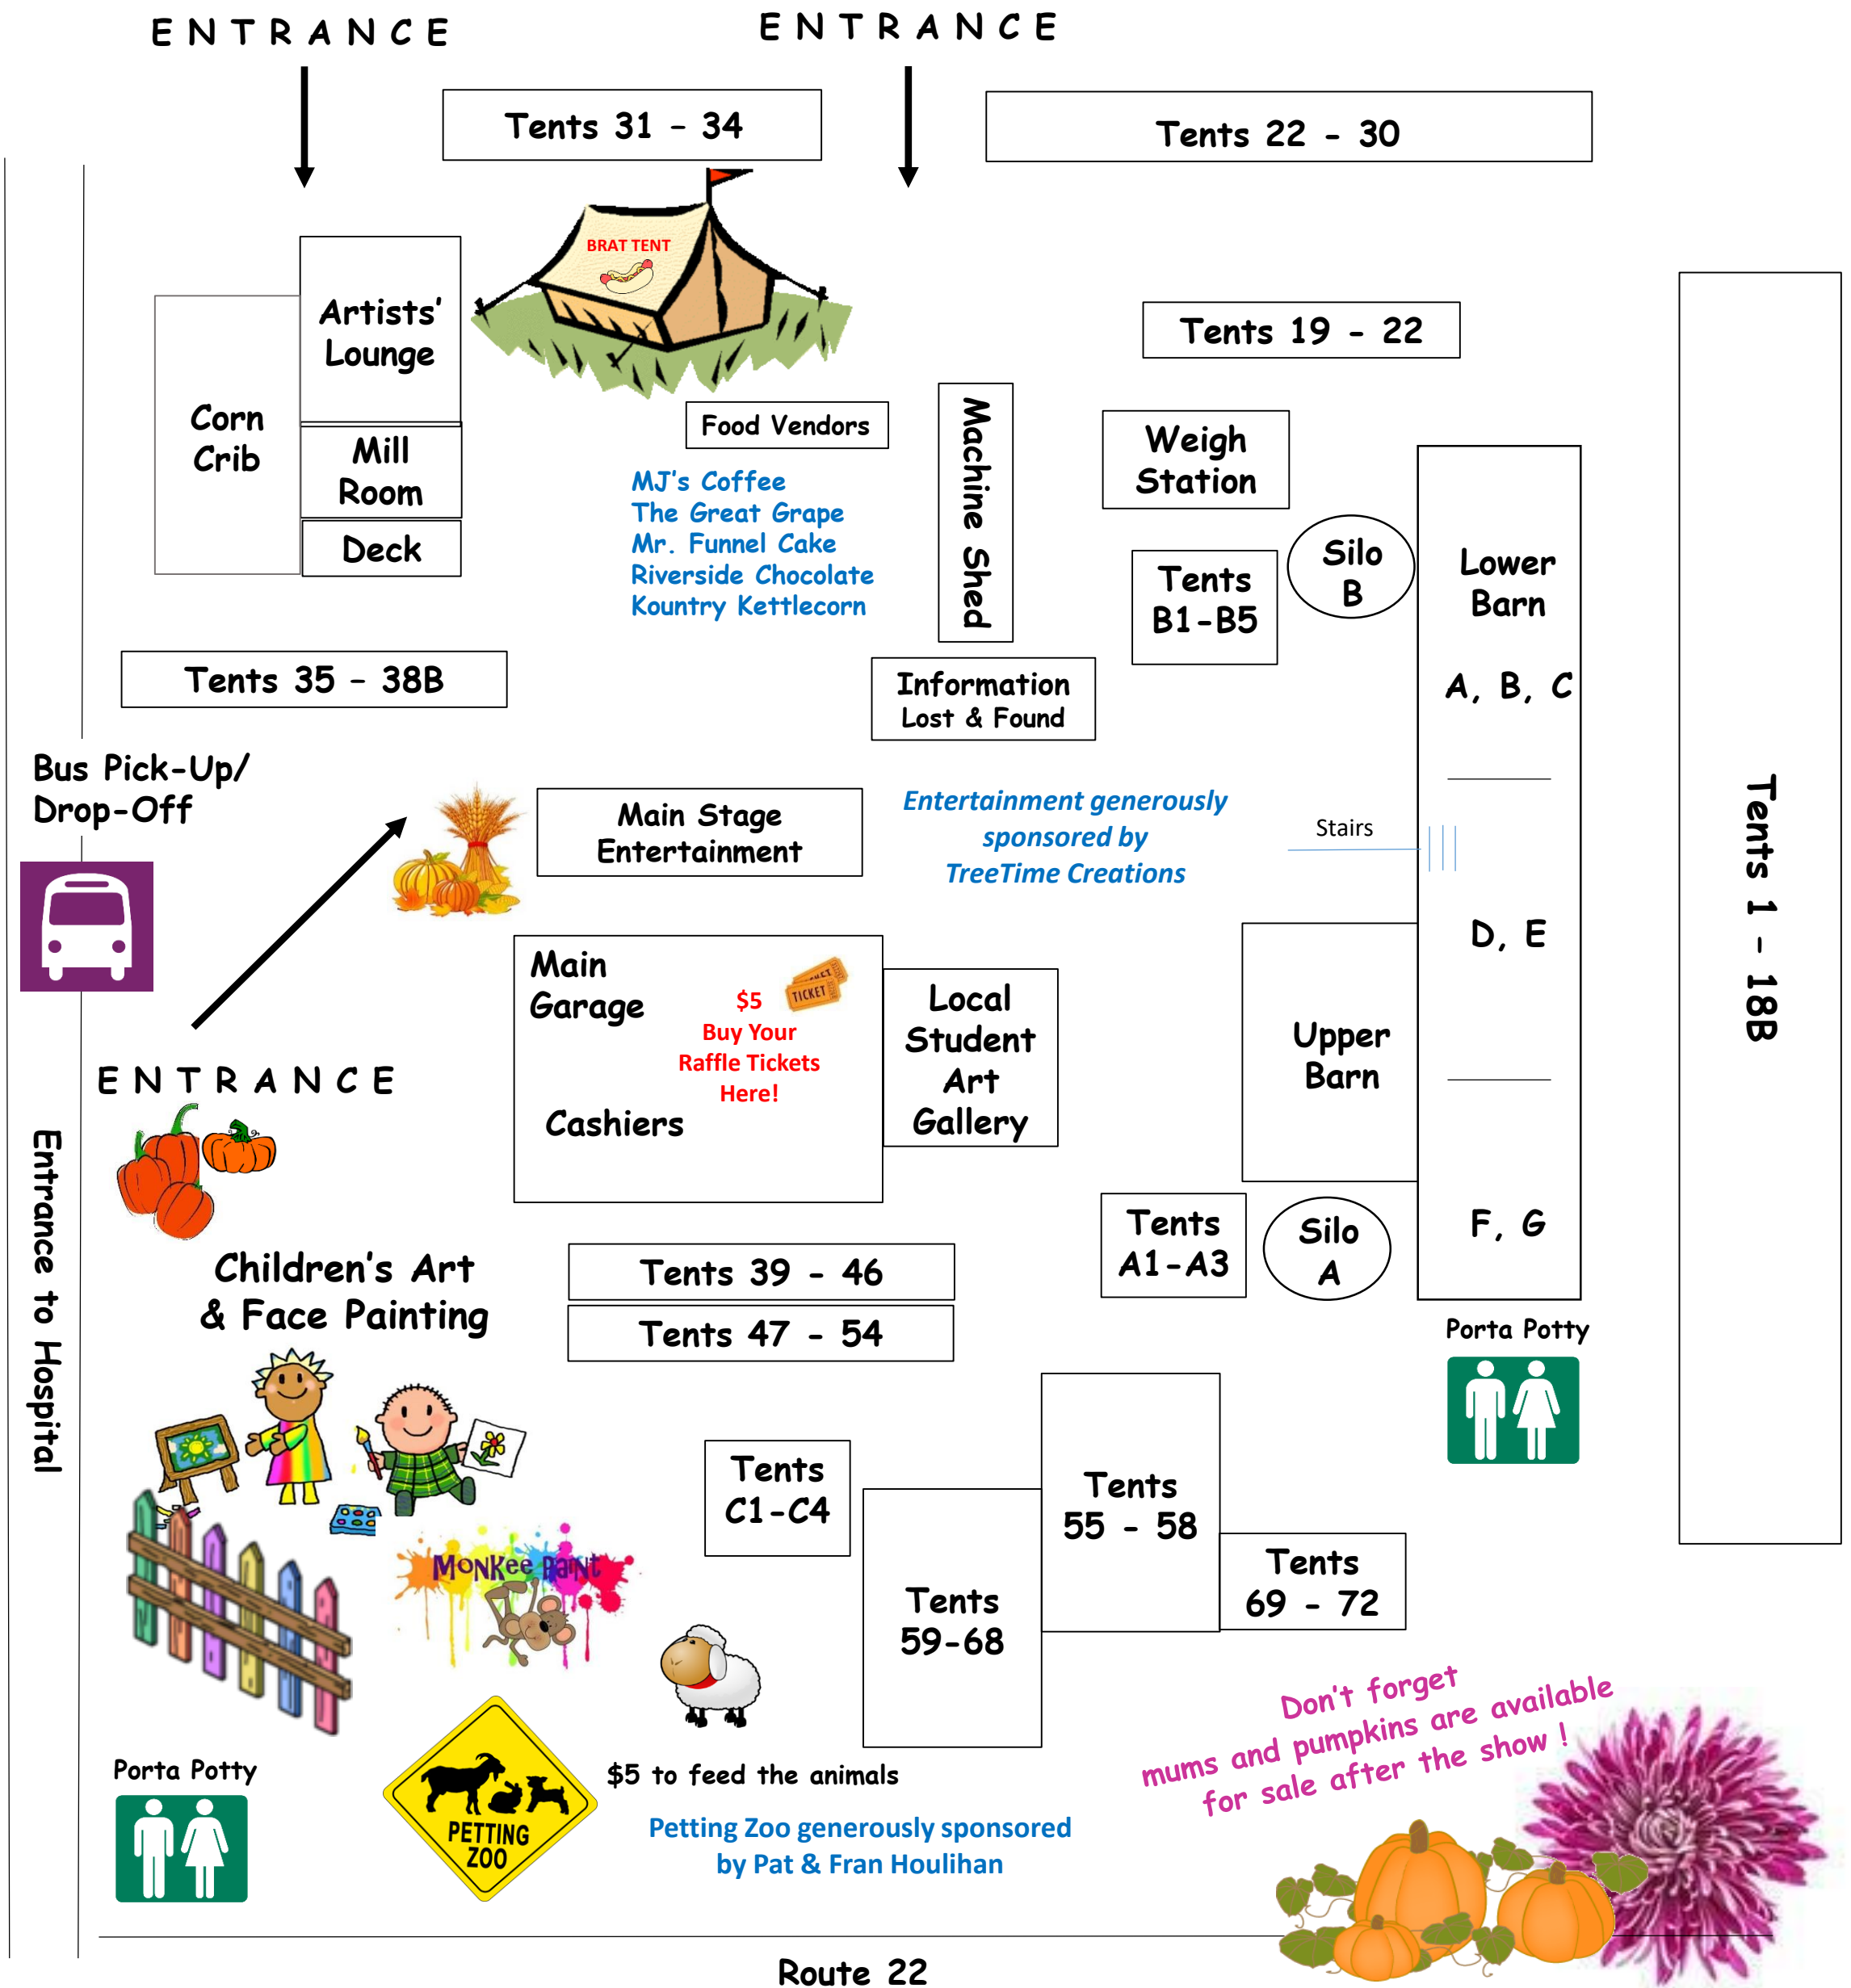

Art in the Barn Map of Grounds

Remember to Participate in the Raffle Which Are Donations From Our Artists !

The raffle table is located in the Main Garage by the Cashiers.

Drawings to take place hourly. Winners need not be present.