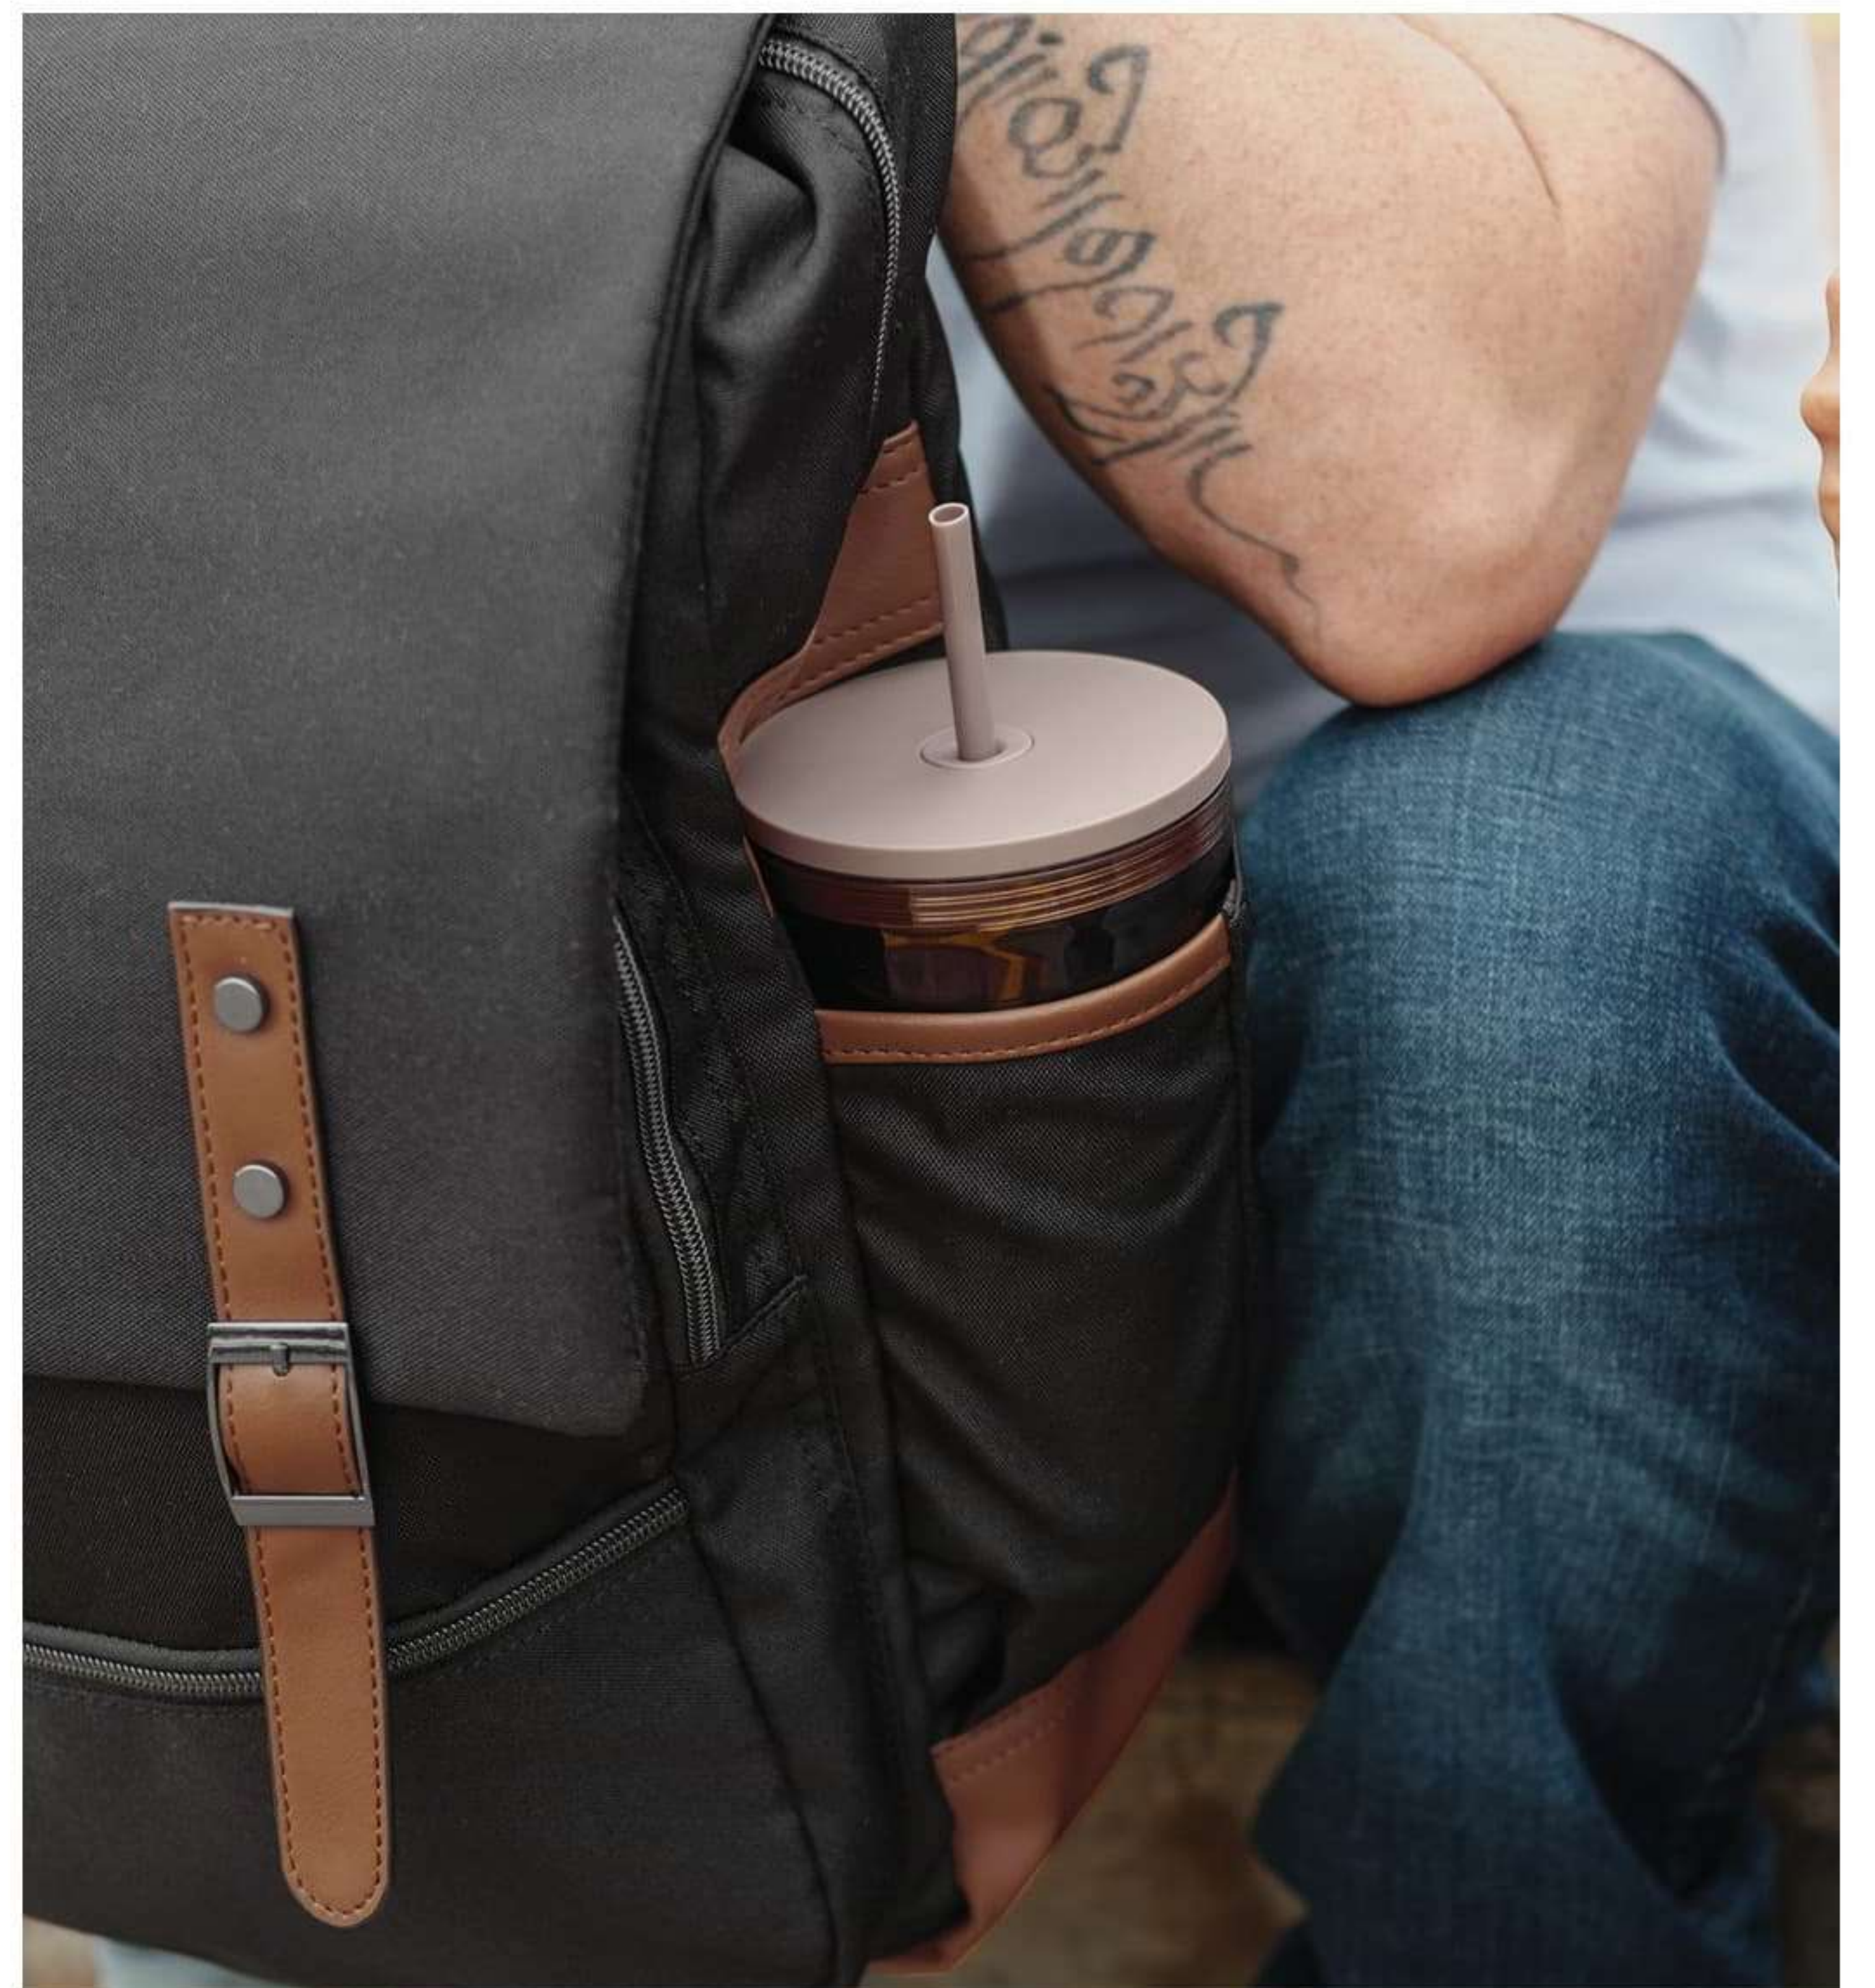

Versatile Stretch Side Pockets