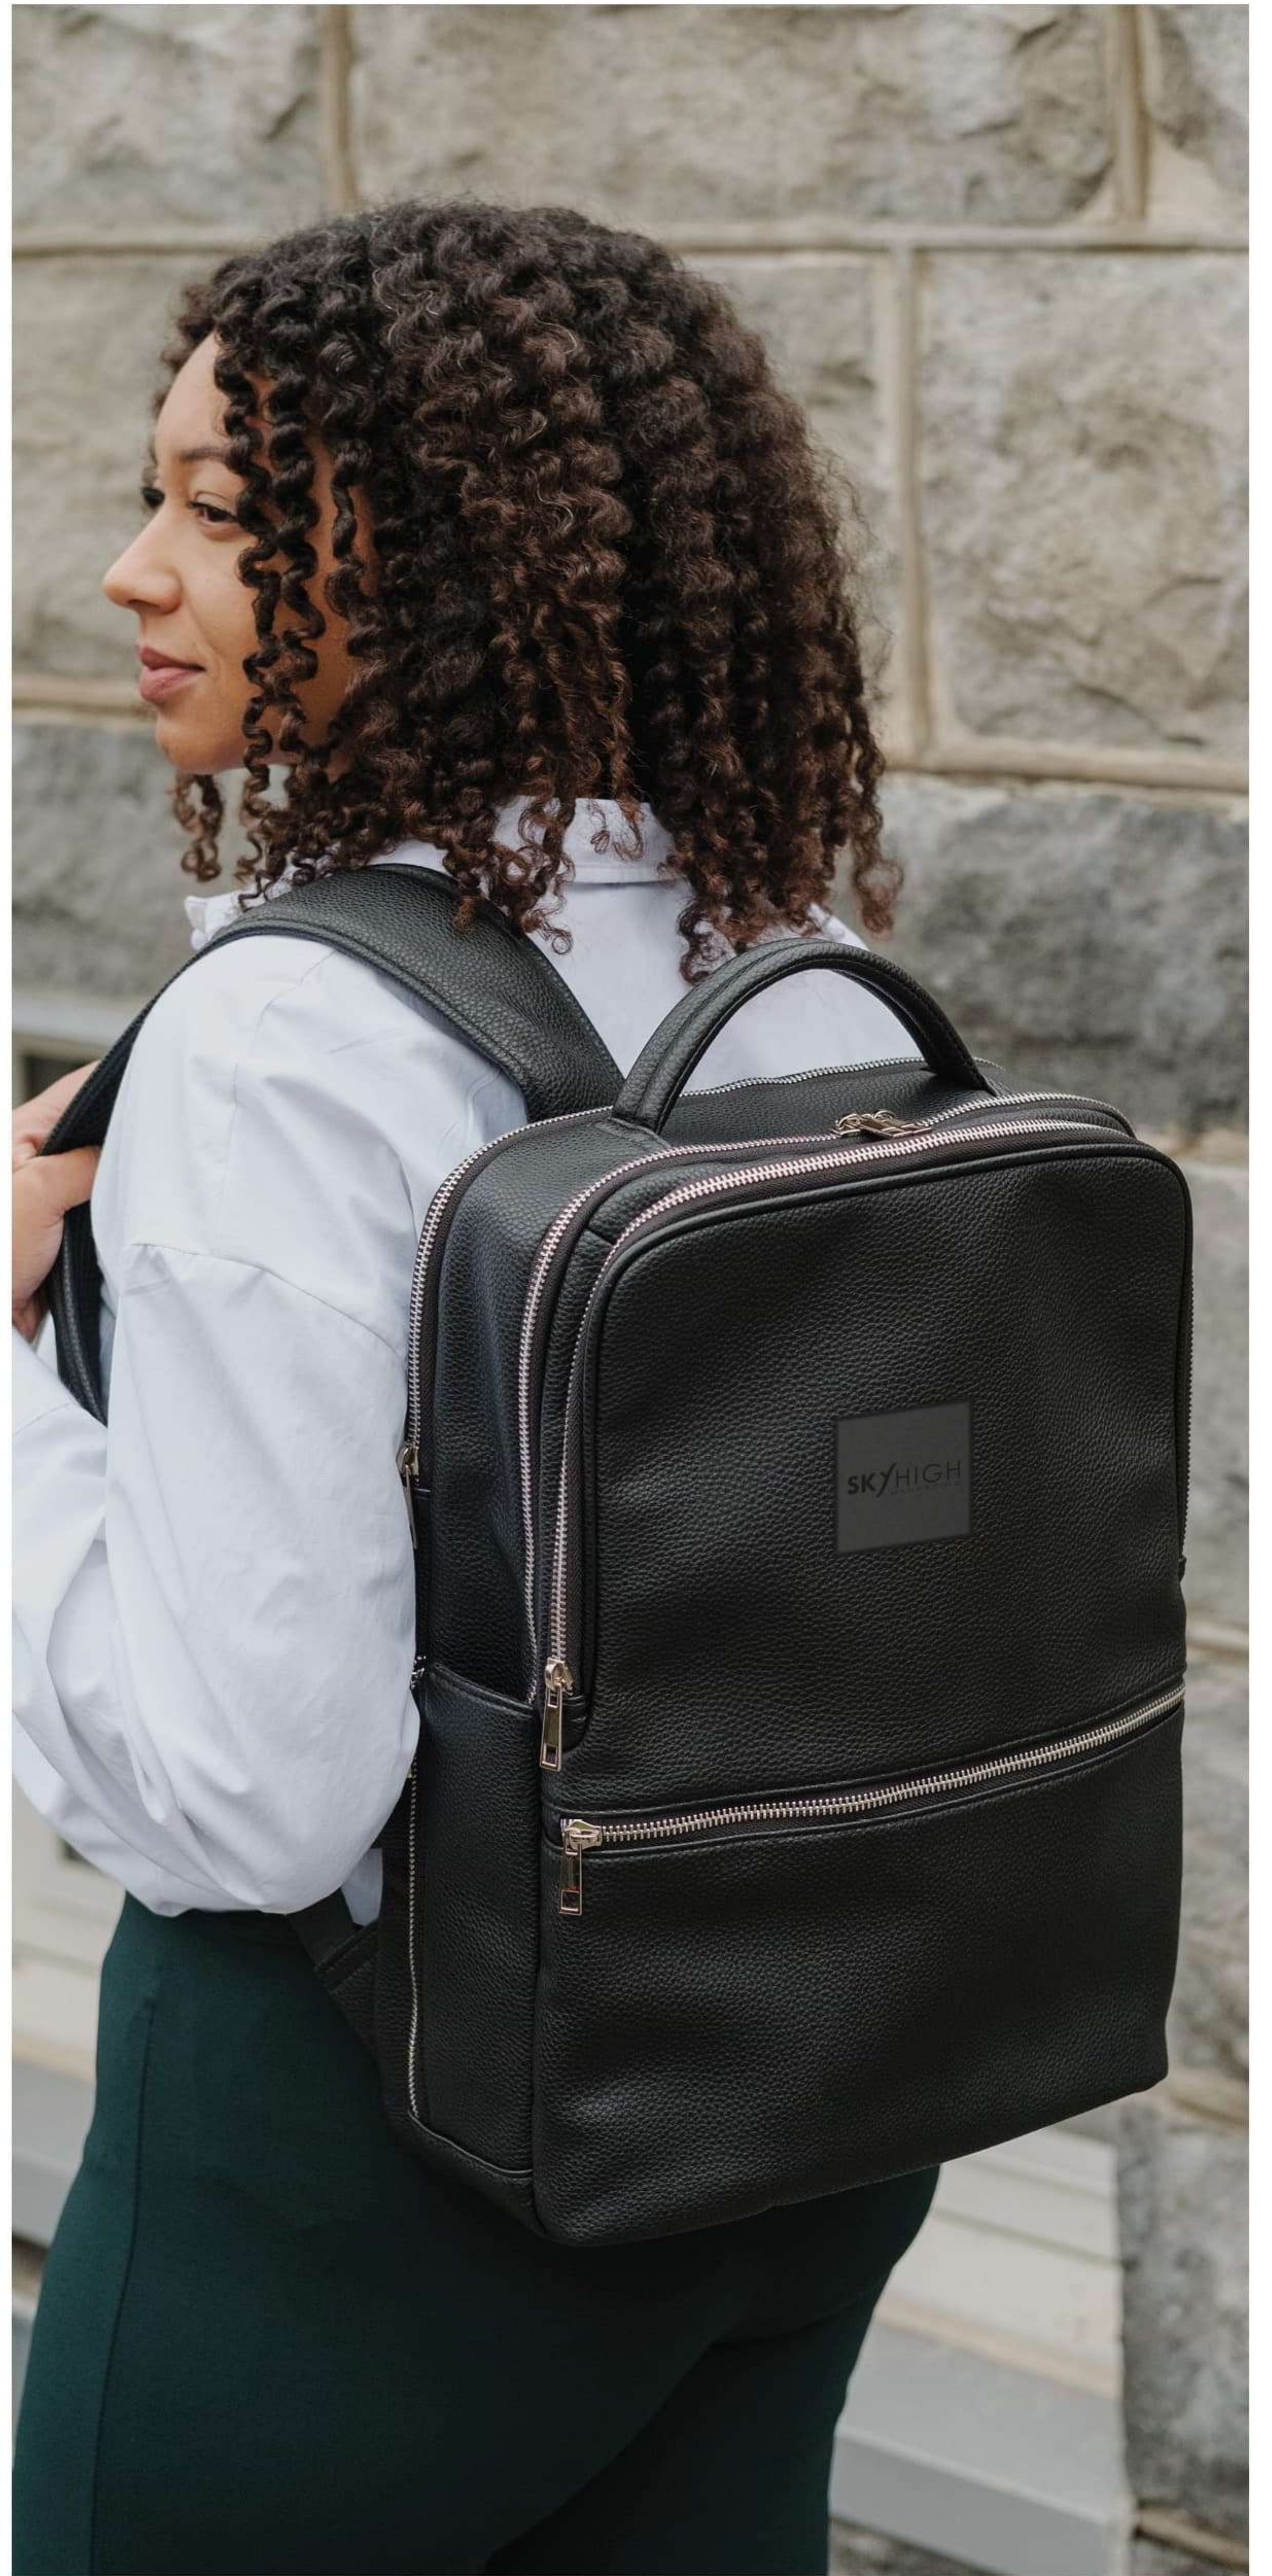

Product dimensions: 11.4" x 17.3" x 6.2"

18.4L capacity

Cushioned Comfort
Straps and Back

Available

Colors

2x Zip Away Bottle Pockets

3x Zippered Storage Zones

Duffle