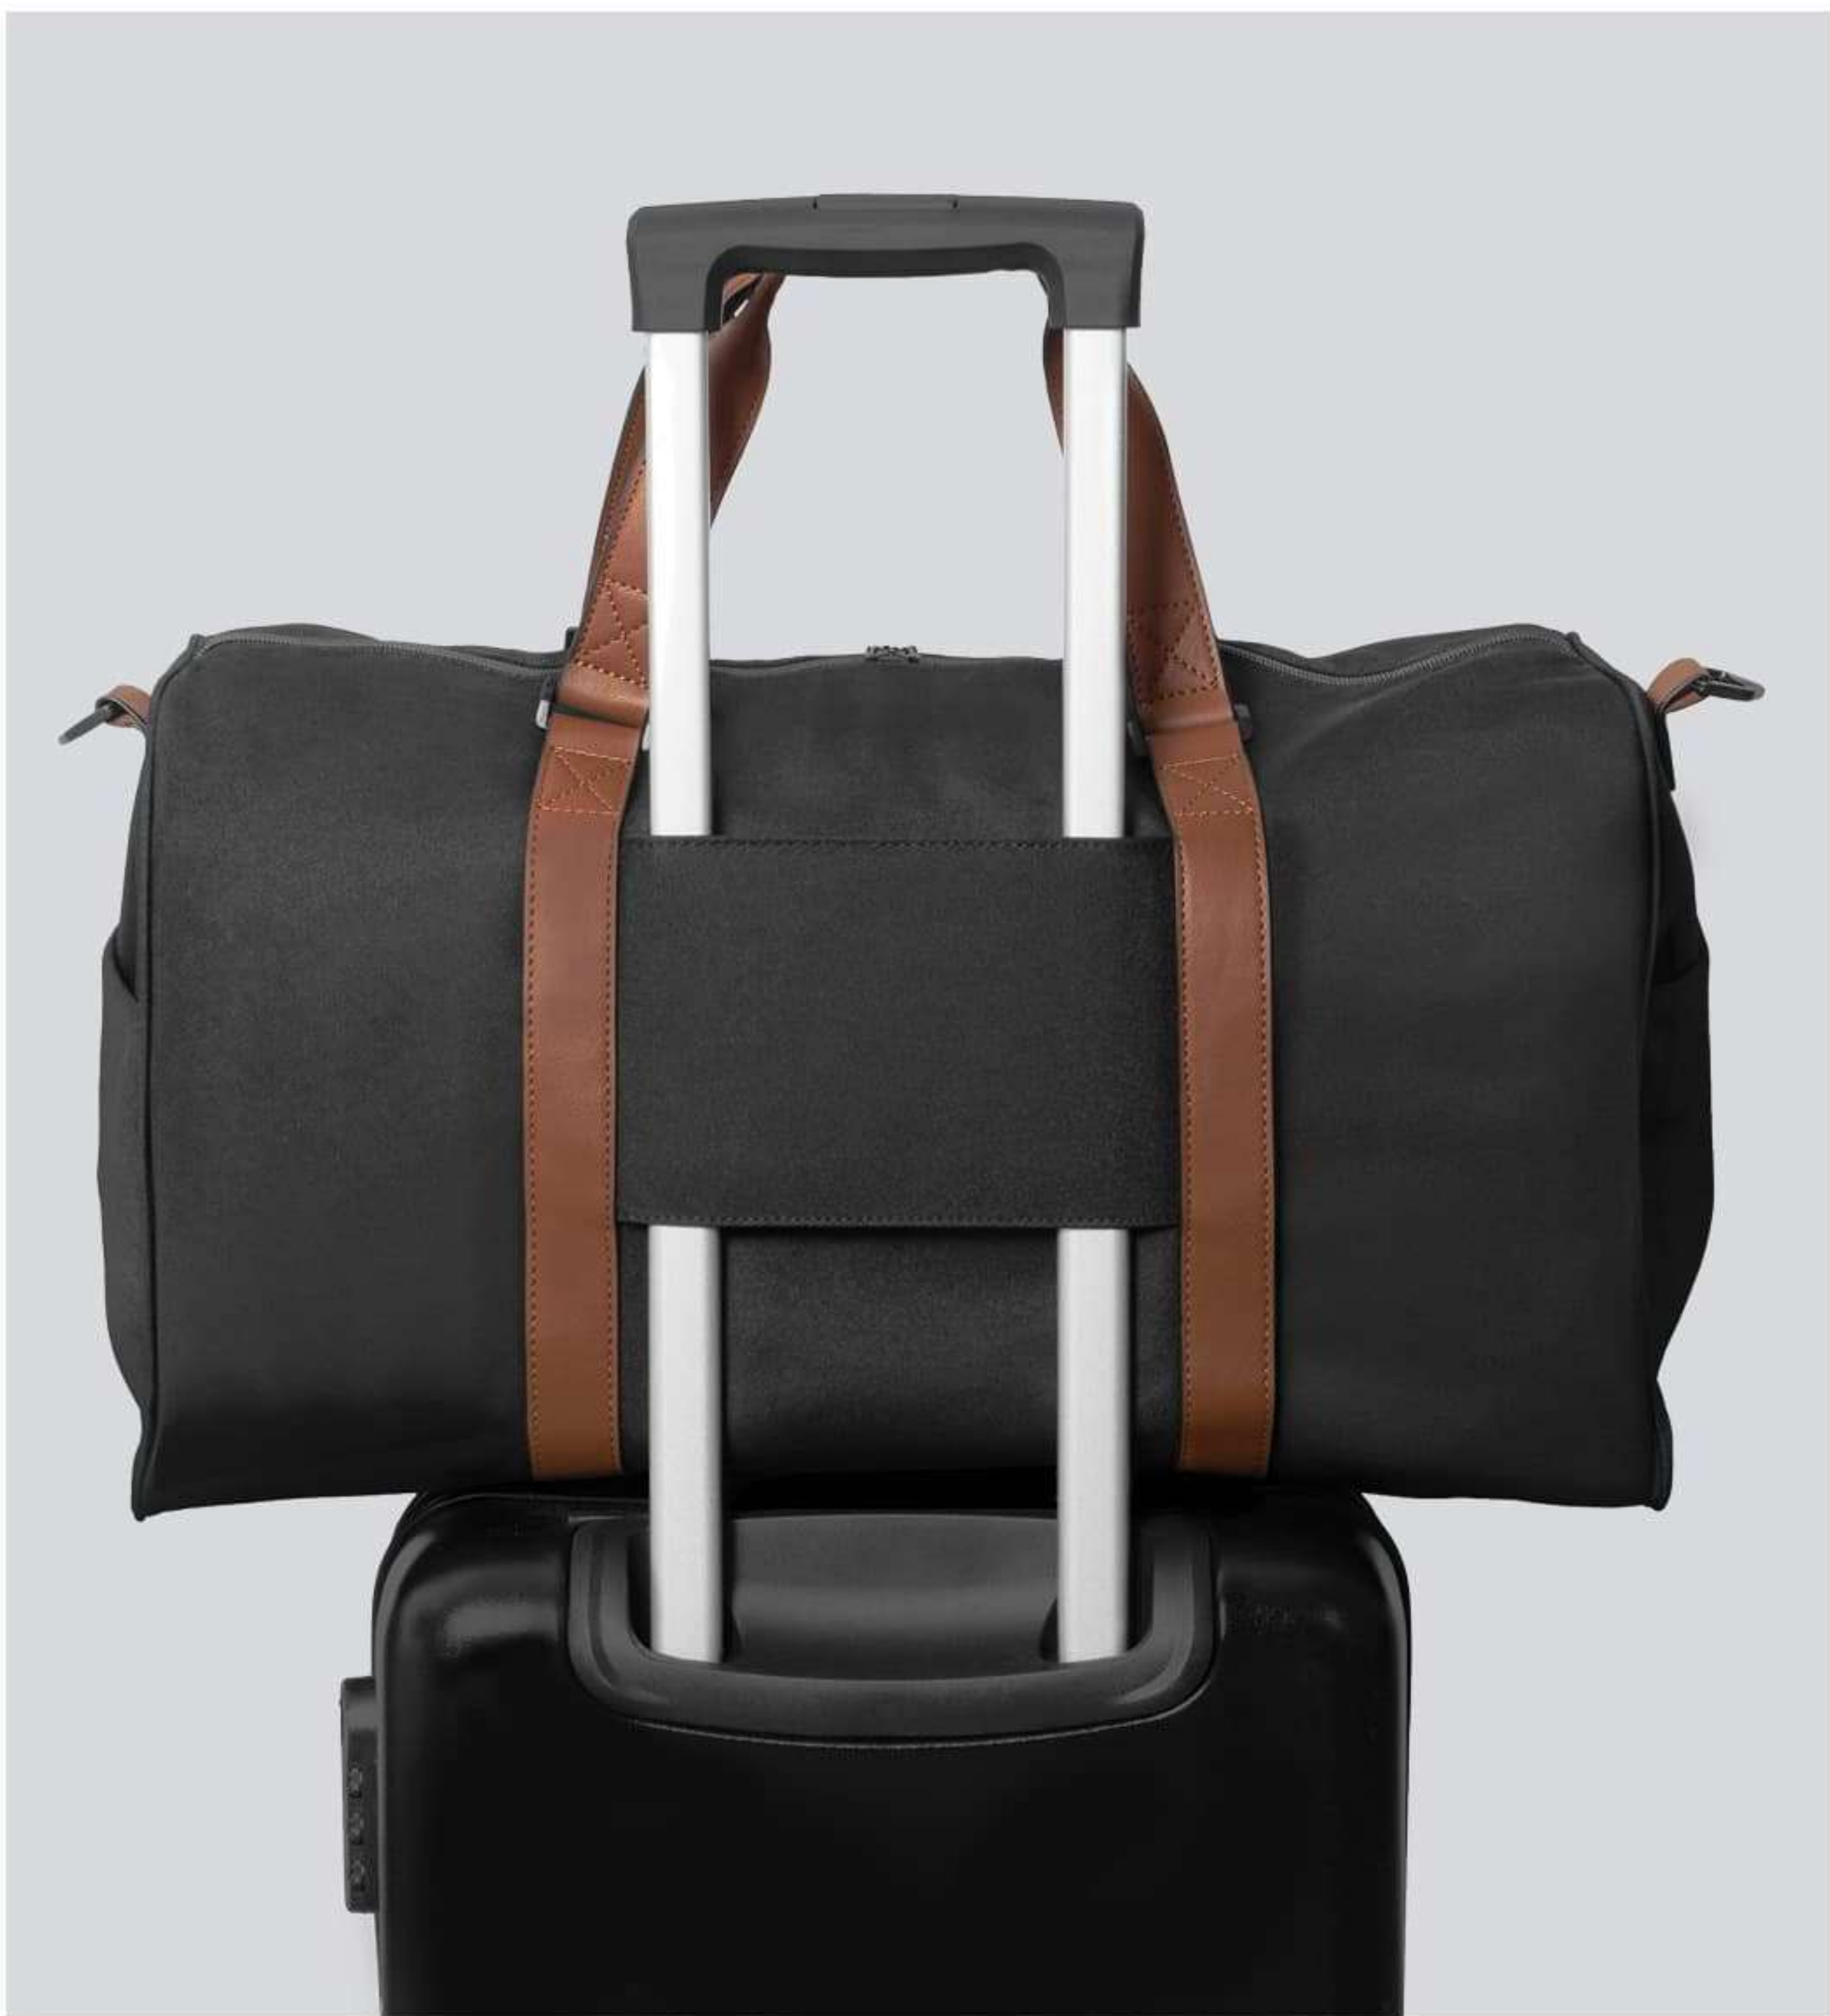

Default branding: Setup \$80

Imprint: Brandpatch

Center on front between straps

Product dimensions: 20"x13"x11"

Perfect for that weekend trip!

Available

Colors

Easy Glide Luggage Strap