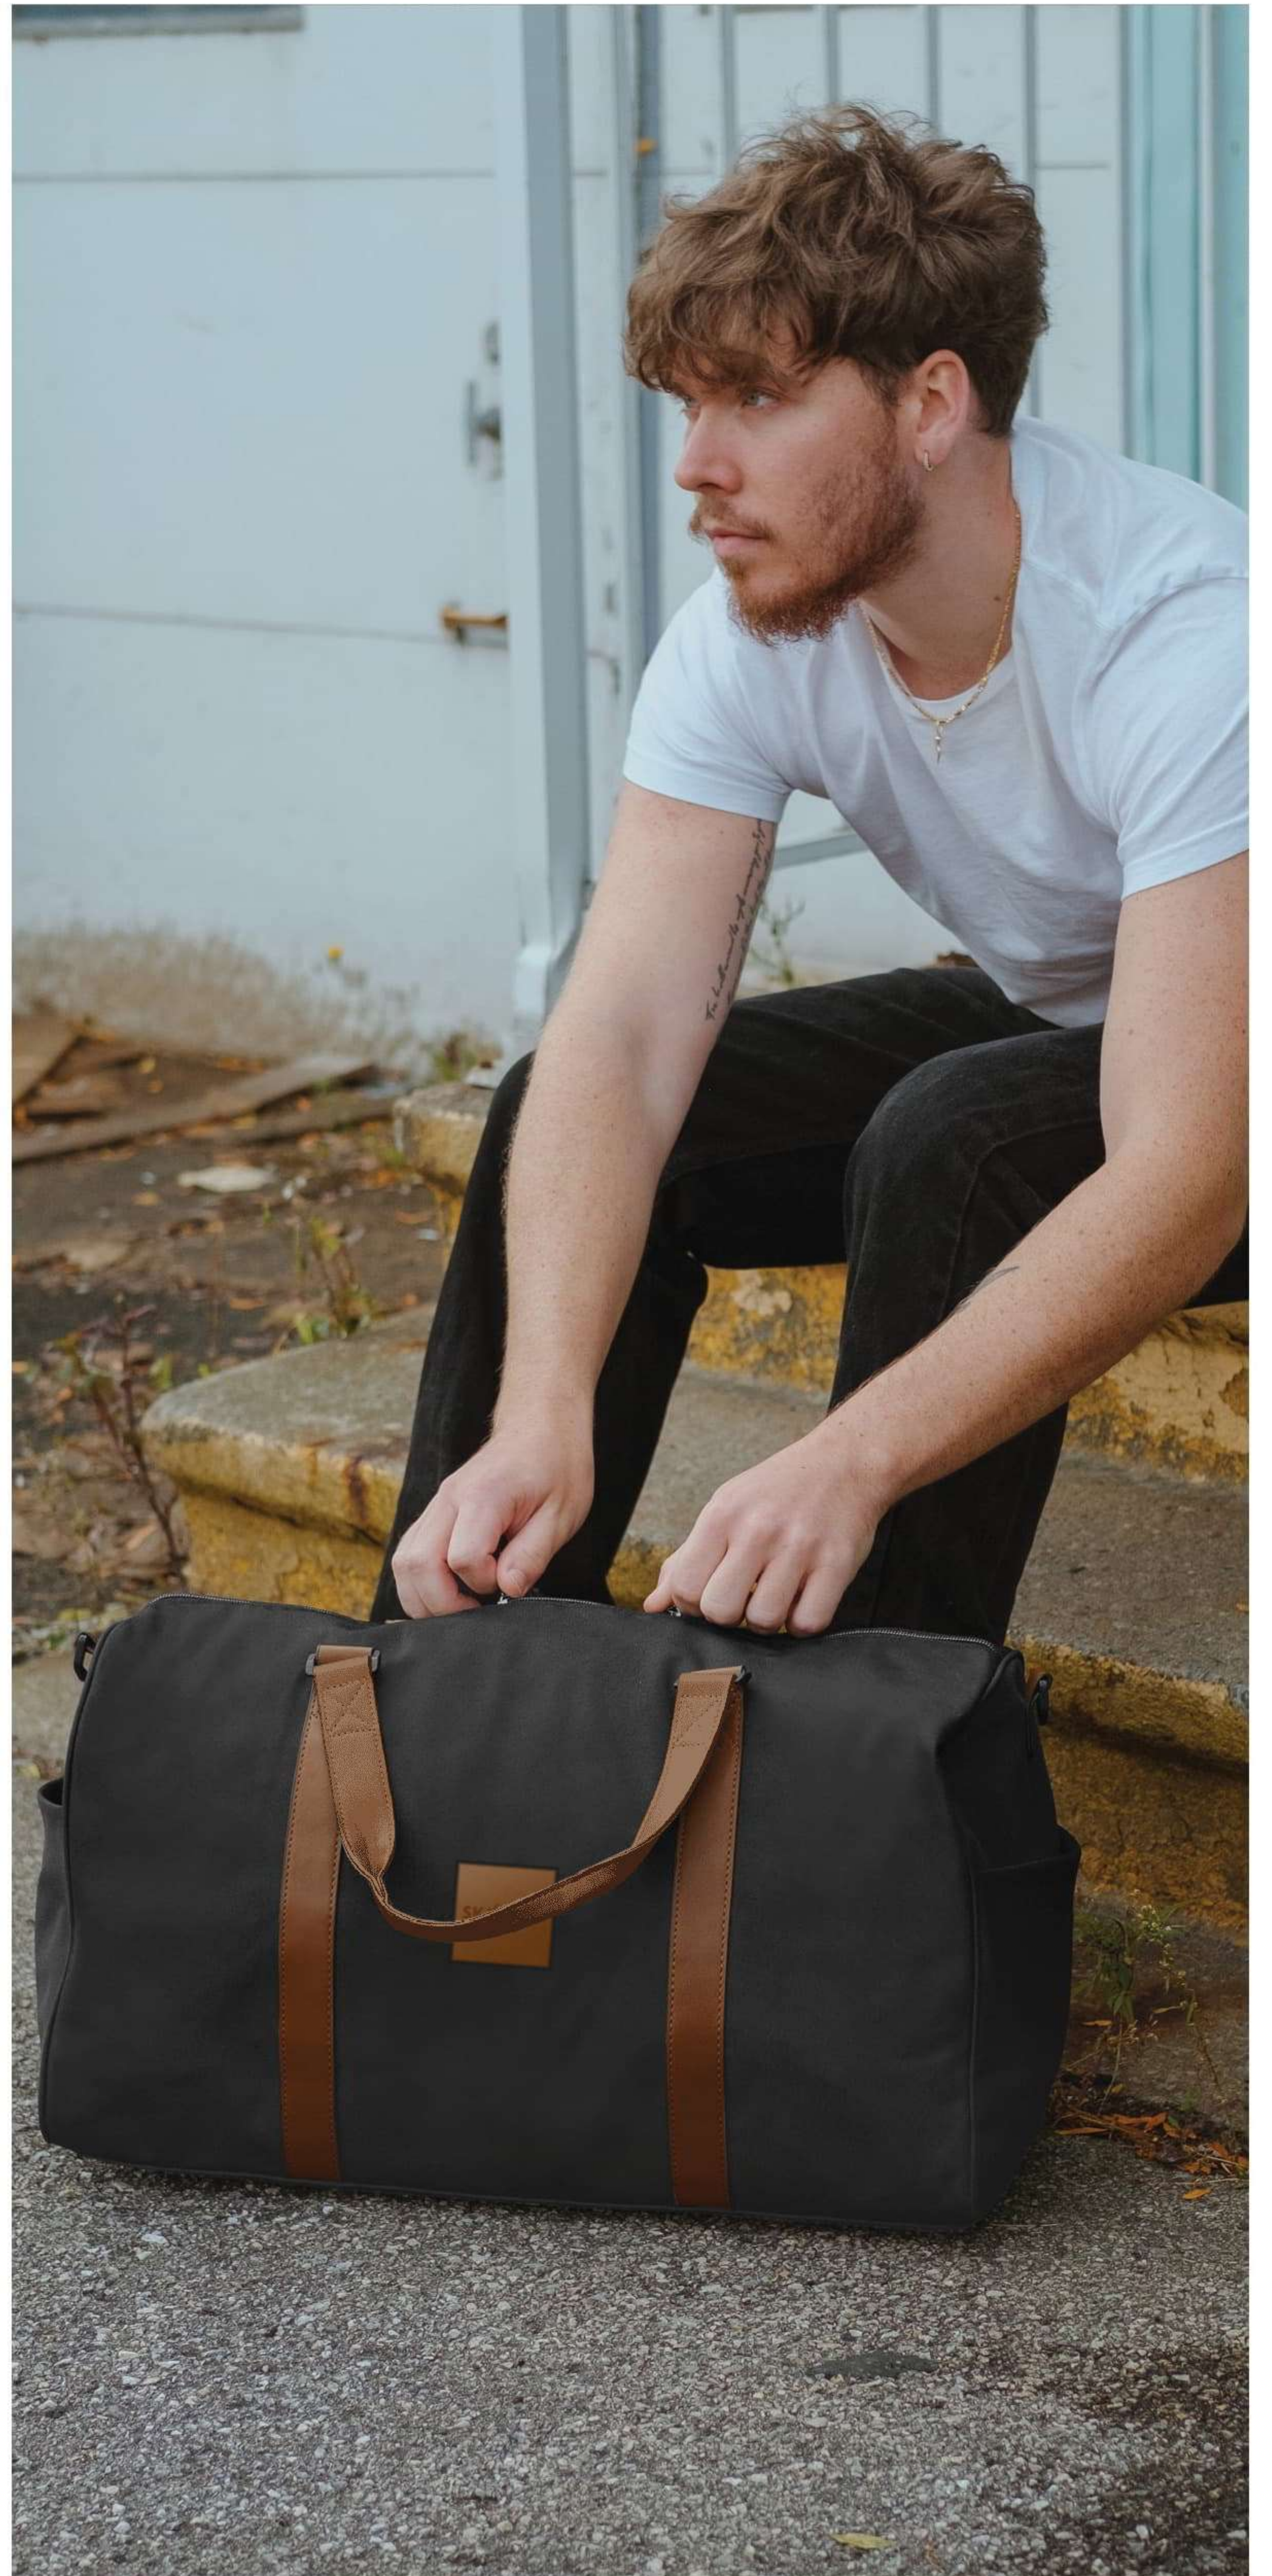

Default branding: Setup \$80

Imprint: Brandpatch

Center on front between straps

Product dimensions: 20"x13"x11"

Perfect for that weekend trip!

Available

Colors

Easy Glide Luggage Strap