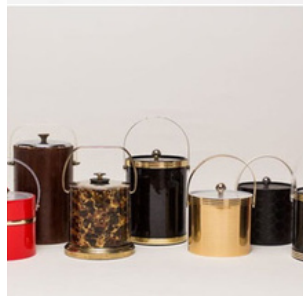

bar accoutrements

Midcentury Coffee Urns - Silver & Gold

20-25 cups

65

2

Ice Buckets

35

20

Shakers/pitchers/decanter

email for pricing
& quantities

Gold Contemporary - dinner knife

2.20/stem

Gold Contemporary - B & B knife

2.20/stem

Gold Contemporary - dinner fork

2.20/stem