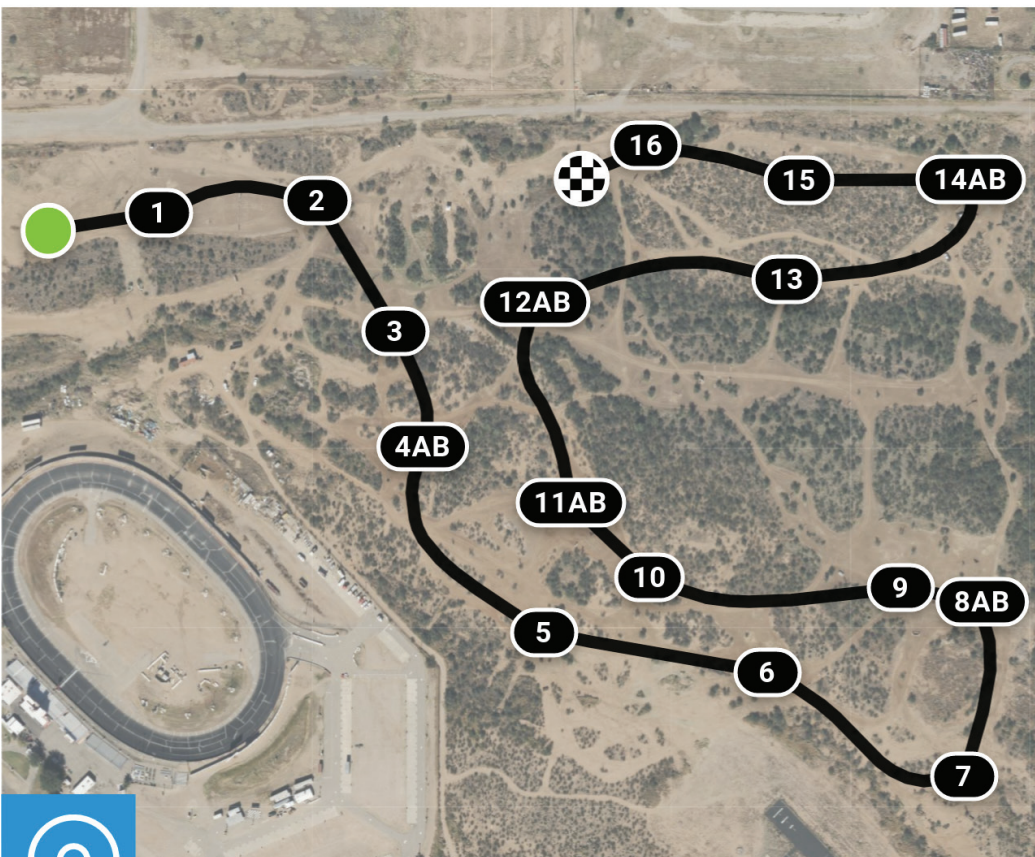

SAZEA Fall Horse Trials 2023 Training

White Number of Black Square

Efforts: 21

Distance: 2215 m

Speed: 450 m/min

Opt. Time: 4m 56s

Time Limit: 9m 52s

Speed Faults: 4m 16s

1 Saguaro Coop
2 Jumping Cholla Box
3 Brush Panel
4AB Ditch, Rolltop

5 Bunker Table
6 Hay Feeder
7 Trakehner
8AB Open Oxer, Drop Bank

9 Corner
10 Peaks Table
11AB Drop into Water, Ramp
12AB Tri-Log, Chevron

13 Southwest Table
14AB Rustic Ramps and Mound
15 Brushed Table
16 The Frame

Made with CrossCountry App (crosscountryapp.com) | © DigitalGlobe © Microsoft