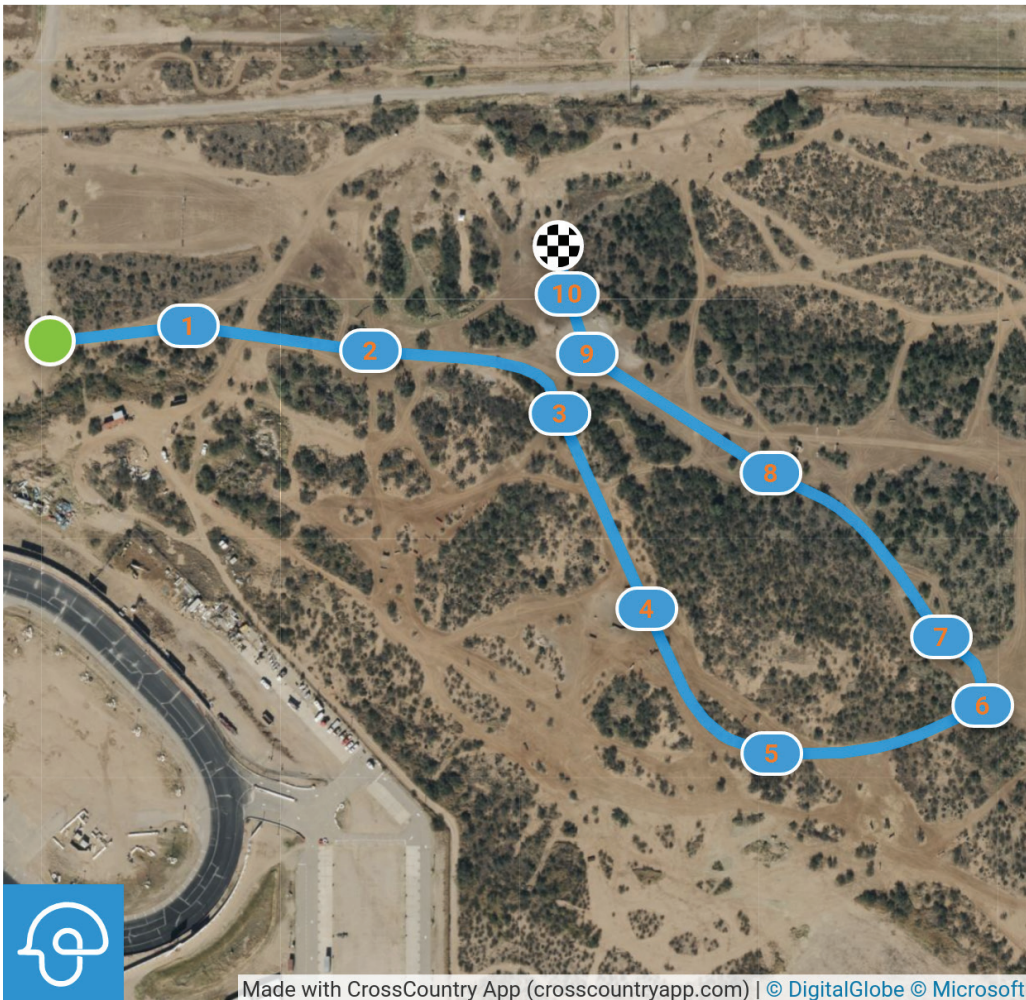

12 Water Option

13 Rail on Mound

14 Box Ramp

SAZEA Fall Horse Trials 2023 Pre-Competition

Efforts: 10
Distance: 1025 m
Speed: 275 m/min

Opt. Time: 3m 44s
Time Limit: 7m 28s

Orange Number on Light Blue Square

1 Log Rail

2 Tele- Pole

3 Mound

4 Log

5 Yucca Ramp

6 Log Bench

7 Coop

8 Bank Option

9 Water Option

10 Box Ramp

LOVE THE HORSE FIRST

BECOME A MEMBER SECOND

THREE PHASES, TWO PARTNERS, ONE GOAL
#BetterTogether | www.useventing.com

USEF Competition Name: SAZEA Fall Horse Trials

USEF#: 339736

Competition Division(s) and Rating(s):