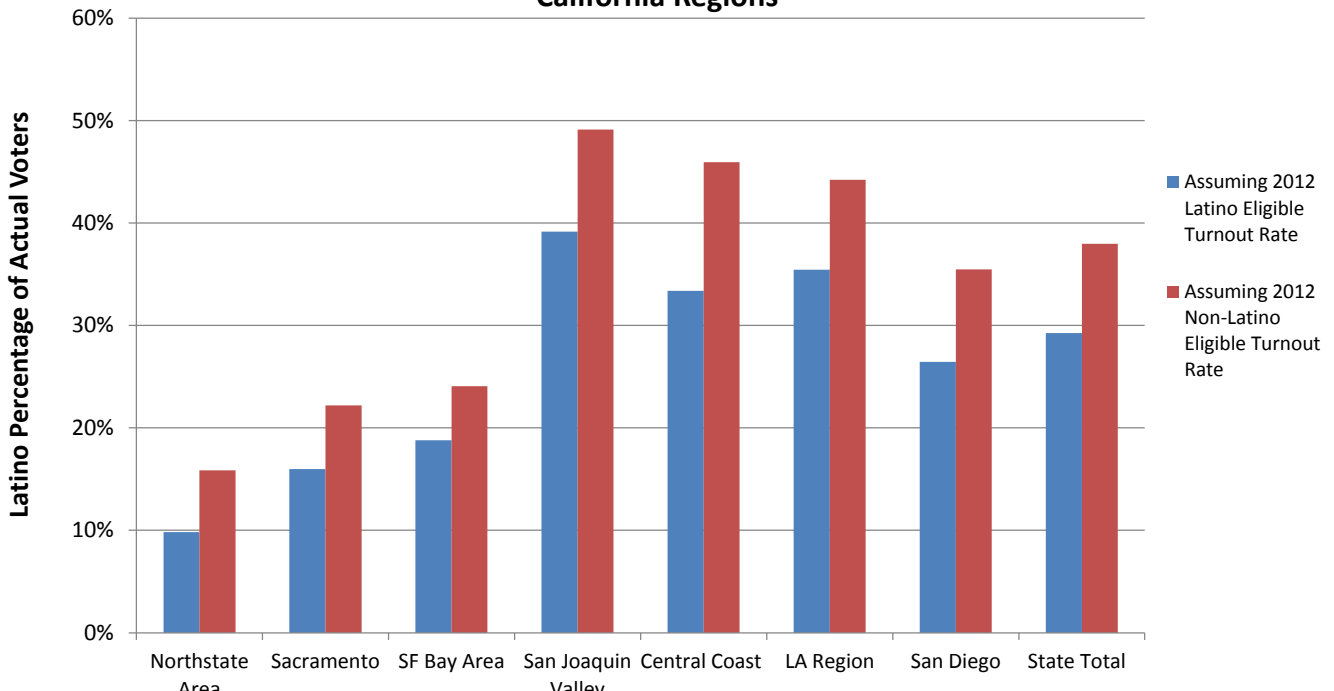

2040 Projected Share of the Vote: Latino California Regions

UC DAVIS
CENTER FOR REGIONAL CHANGE

Data Sources: Statewide Database
California Department of Finance Population Projections
UC Davis California Civic Engagement Project - CCEP