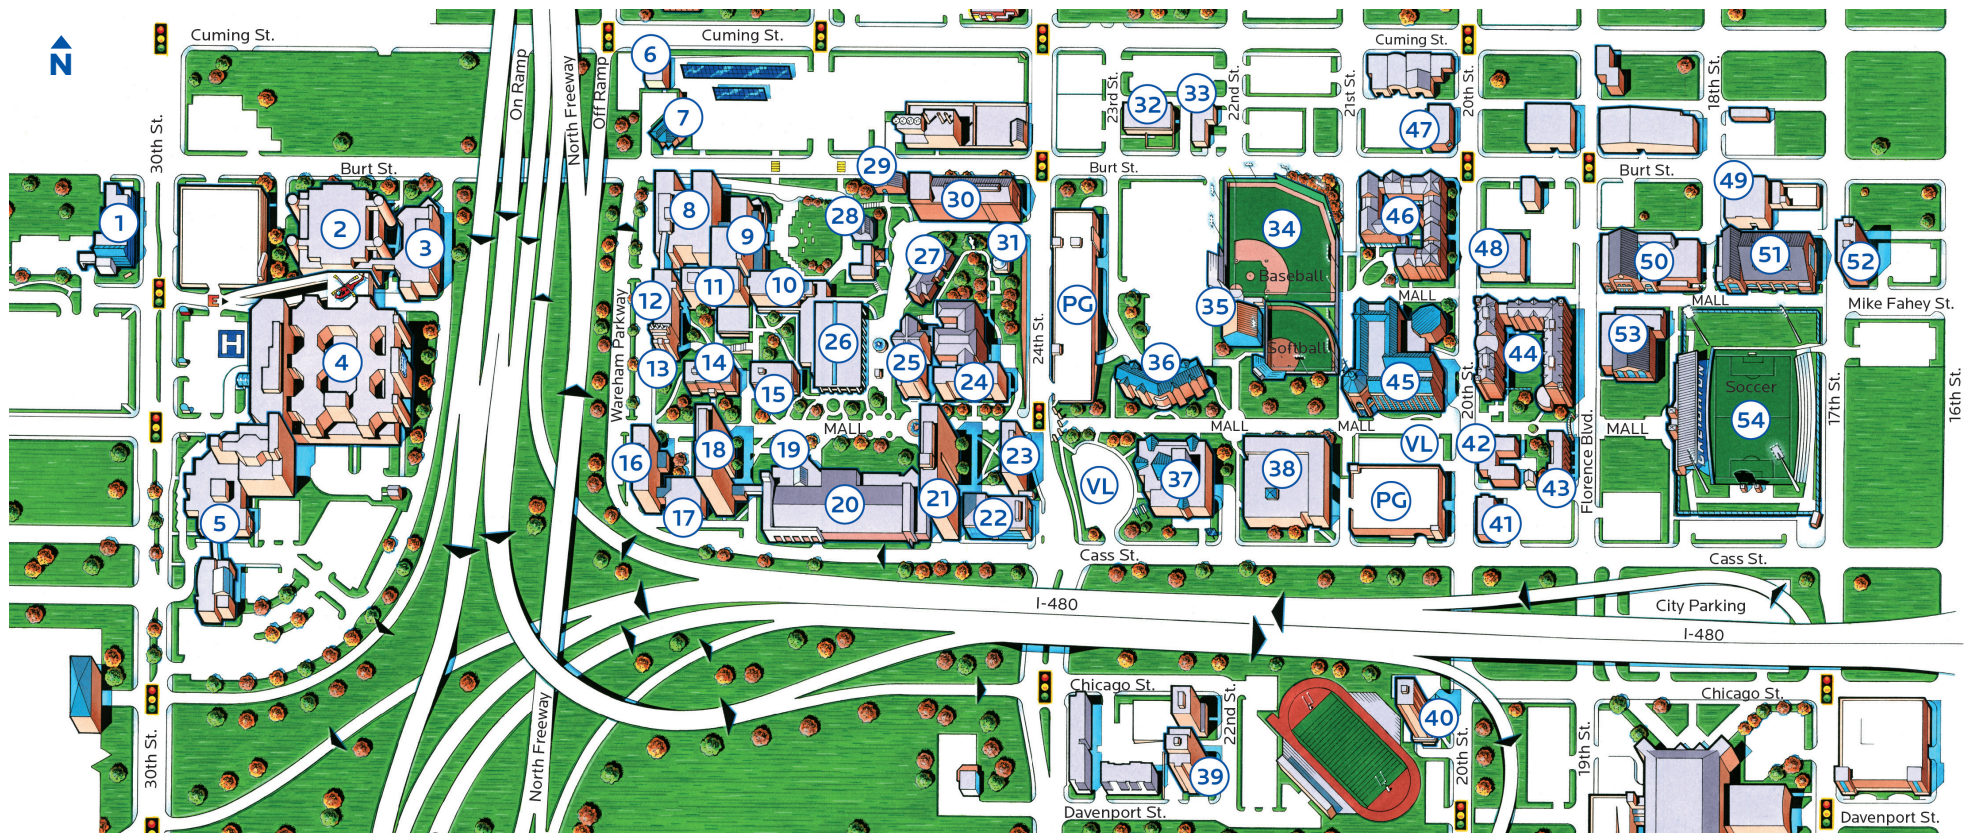

- 18 Kiewit Residence Hall
- 19 Skutt Student Center
- 20 Kiewit Fitness Center
- 21 Swanson Residence Hall
- 22 Brandeis Dining Hall
- 23 Deglman Residence Hall
- 24 Creighton Hall (Administration Building)
- 25 St. John's Church
- 26 Reinert-Alumni Memorial Library
- 27 Ignatius House
- 28 Stuppy Greenhouse
- 29 Markoe Hall
- 30 Vinardi Center (Old Gymnasium)
- 31 Observatory
- 32 Schneider Hall
- 33 Jahn Building
- 34 Sports Complex
- 35 Gaughan Pavillion

- 36 McGloin Residence Hall
- 37 Lied Education Center for the Arts
- 38 Ahmanson Building (School of Law)
- 39 Heider Hall
- 40 Kenefick Hall
- 41 Linn Building
- 42 Labaj Building
- 43 Campion House
- 44 Opus Residence Hall
- 45 Harper Center and the Heider College of Business
- 46 Davis Square (Residence Hall)
- 47 Pittman Building
- 48 Murphy Building
- 49 Jelinek Building
- 50 Ryan Athletic Center/D.J. Sokol Arena
- 51 Rasmussen Fitness and Sports Center
- 52 Wareham Building

- 53 Championship Center
- 54 Morrison Soccer Stadium

- PARKING**
- PG Parking Garage
 - VL Visitors' Lot

- DEPARTMENTS**
- 32 Human Resources
 - 45 Admissions

Creighton University Campus Map

Ahmanson Building (School of Law) - **38**
 Becker Dining Hall - **17**
 Beirne Research Tower - **13**
 Bio-Information Center - **3**
 Boyne Building - **2**
 Boys Town National Research Hospital - **5**
 Brandeis Dining Hall - **22**
 Champion House - **43**
 Cardiac Center - **1**
 Center for Health Policy and Ethics - **7**
 Championship Center - **53**
 CHI Health Creighton University
 Medical Center - **4**
 Creighton Hall (Administration Building) - **24**
 Criss I - **12**
 Criss Health Sciences Building - **8**
 Davis Square (Residence Hall) - **46**
 Deglman Residence Hall - **23**