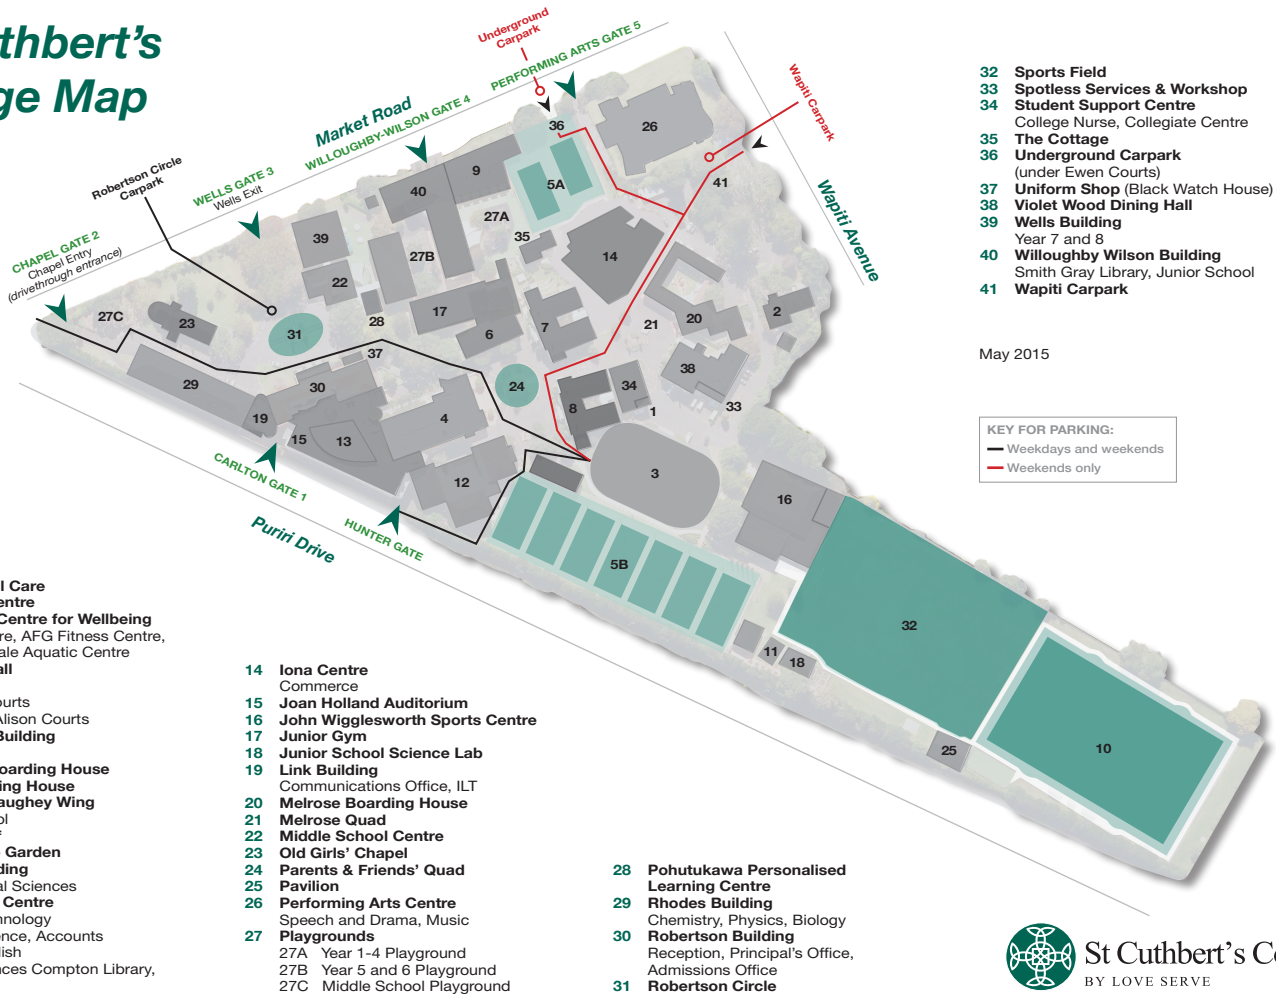

St Cuthbert's College Map

- 32 Sports Field
- 33 Spotless Services & Workshop
- 34 Student Support Centre
College Nurse, Collegiate Centre
- 35 The Cottage
- 36 Underground Carpark
(under Ewen Courts)
- 37 Uniform Shop (Black Watch House)
- 38 Violet Wood Dining Hall
- 39 Wells Building
Year 7 and 8
- 40 Willoughby Wilson Building
Smith Gray Library, Junior School
- 41 Wapiti Carpark

May 2015

KEY FOR PARKING:

- Weekdays and weekends
- Weekends only

- 1 After School Care
- 2 Boarding Centre
- 3 Centennial Centre for Wellbeing
Beattie Centre, AFG Fitness Centre,
Margaret Beale Aquatic Centre
- 4 Clouston Hall
- 5 Courts
5A: Ewen Courts
5B: Harvey Alison Courts
- 6 David Ellis Building
Visual Arts
- 7 Dunblane Boarding House
- 8 Elgin Boarding House
- 9 Elizabeth Caughey Wing
Junior School
- 10 Hockey Turf
- 11 Horticulture Garden
- 12 Hunter Building
Maths, Social Sciences
- 13 Information Centre
Level 1: Technology
Level 2: Science, Accounts
Level 3: English
Level 4: Frances Compton Library,
Archives

- 14 Iona Centre
Commerce
- 15 Joan Holland Auditorium
- 16 John Wigglesworth Sports Centre
- 17 Junior Gym
- 18 Junior School Science Lab
- 19 Link Building
Communications Office, ILT
- 20 Melrose Boarding House
- 21 Melrose Quad
- 22 Middle School Centre
- 23 Old Girls' Chapel
- 24 Parents & Friends' Quad
- 25 Pavillion
- 26 Performing Arts Centre
Speech and Drama, Music
- 27 Playgrounds
27A Year 1-4 Playground
27B Year 5 and 6 Playground
27C Middle School Playground

- 28 Pohutukawa Personalised Learning Centre
- 29 Rhodes Building
Chemistry, Physics, Biology
- 30 Robertson Building
Reception, Principal's Office,
Admissions Office
- 31 Robertson Circle