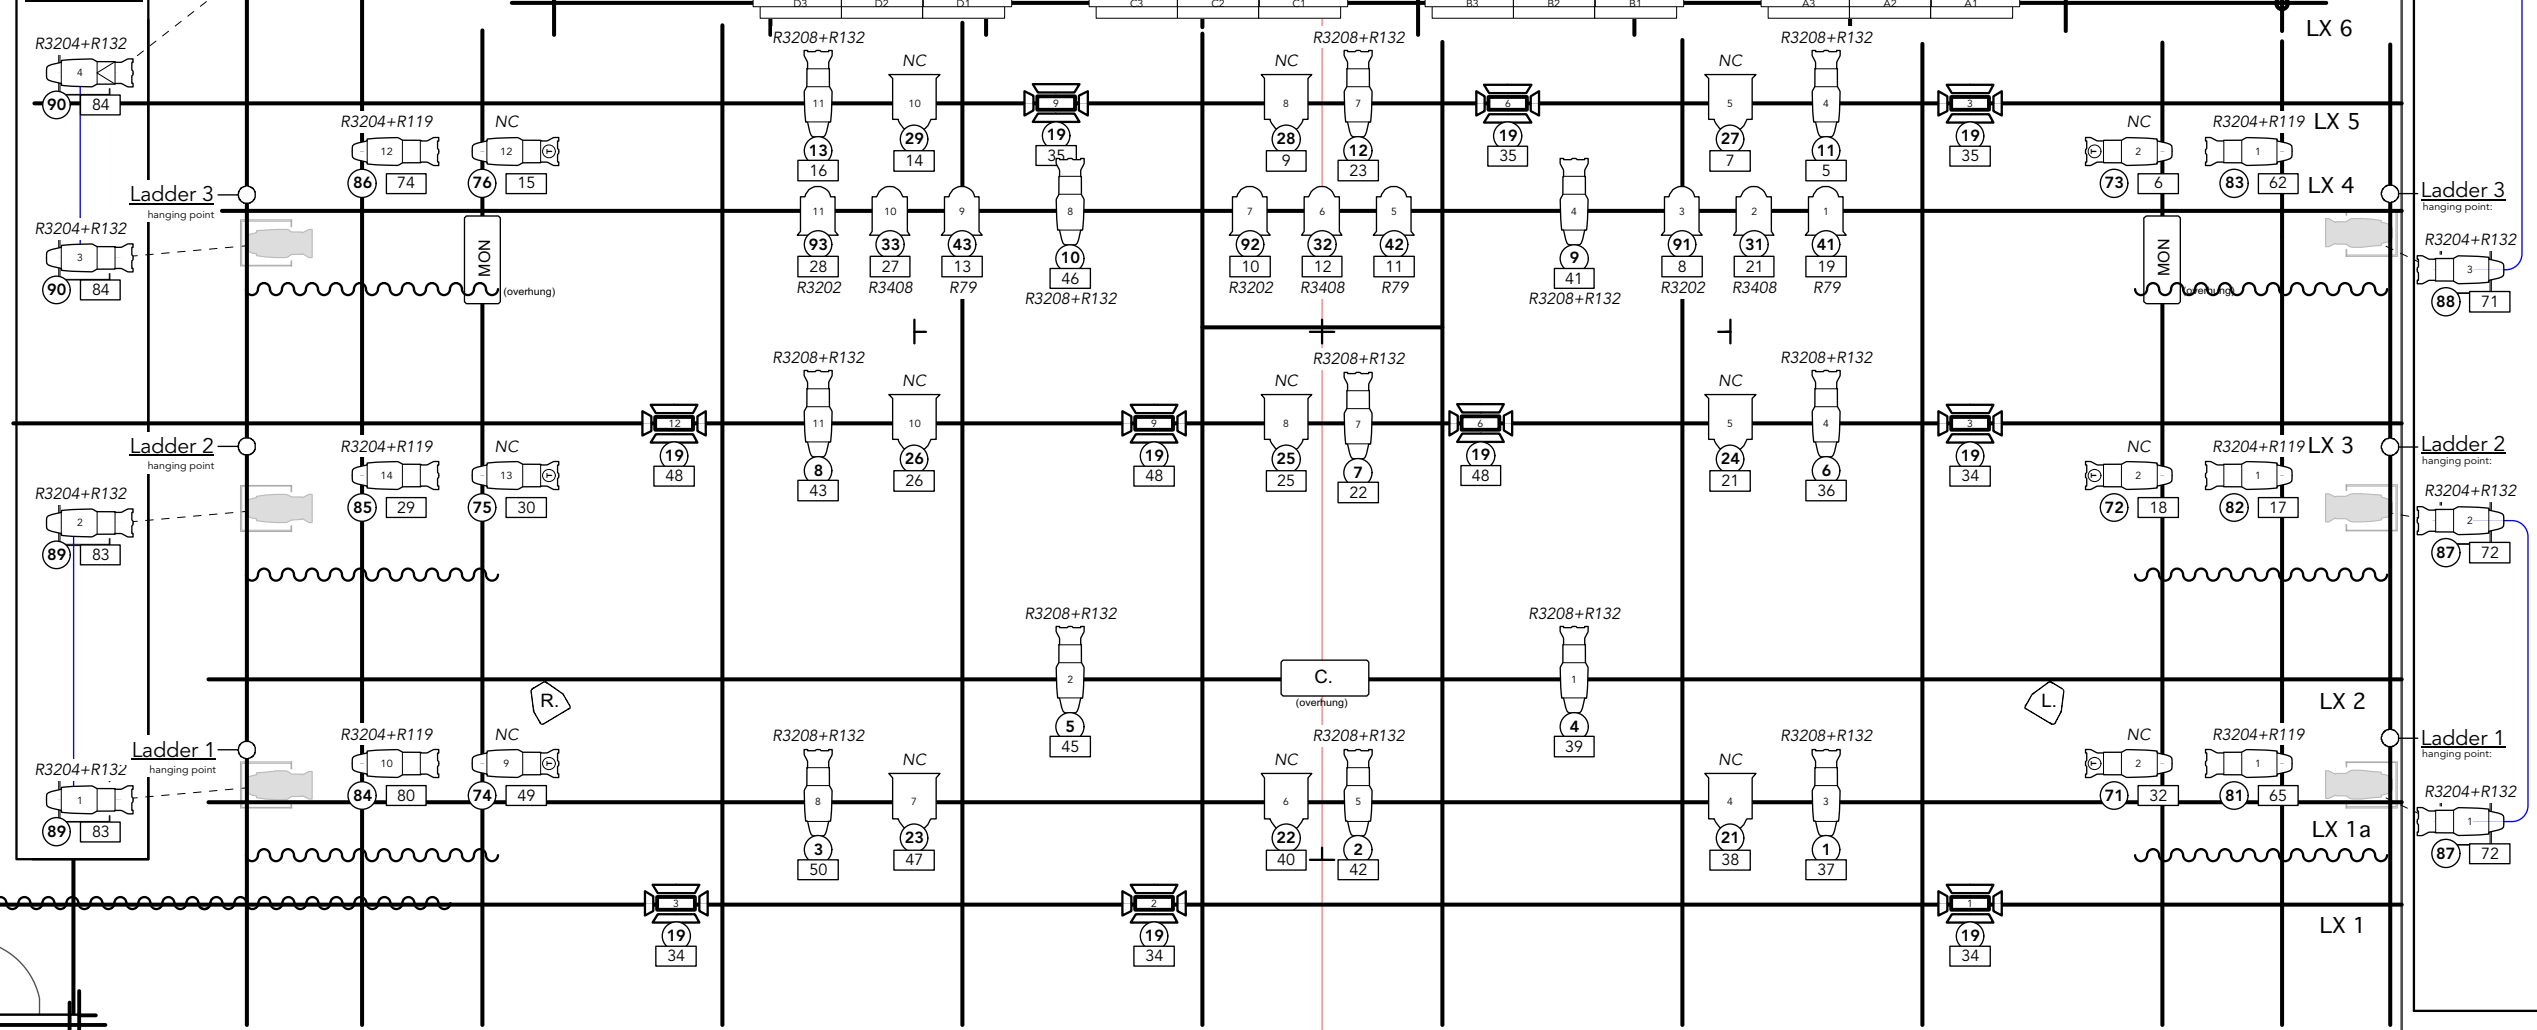

SL Ladders

SR Ladders

Legend for lighting fixtures and components including ETC Source 4 26°, ETC Source-4 36°, ETC Source-4 50°, Strand 6" Fresnelite, Strand Patt 223, Strand 8" Fresnelite, Strand Iris 1, Source4 A Template Holder, Color, Unit Number, Channel, Dimmer.

SR Deck

SL Deck

Winchester Street Theatre  
80 Winchester Street, Toronto, ON

House Lighting Plot 2016

Jess Wilder

Technical Director: theatre@tdt.org

+1-416-967-1365 x38

Scale: 1/4" = 1'-0" @ 11x17 Revised: August 19, 2016