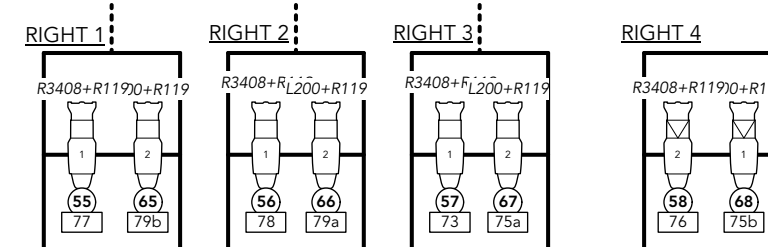

SL Ladders

SR Ladders

Legend for lighting fixtures and components including ETC Source 4 26°, ETC Source-4 36°, ETC Source-4 50°, Strand 6" Fresnelite, Strand Patt 223, Strand 8" Fresnelite, Strand Iris 1, Source4 A Template Holder, Color, Unit Number, Channel, Dimmer.

SR Deck

SL Deck

Winchester Street Theatre  
80 Winchester Street, Toronto, ON

House Lighting Plot 2016

Jess Wilder

Technical Director: theatre@tdt.org

+1-416-967-1365 x38

Scale: 1/4" = 1'-0" @ 11x17 Revised: August 19, 2016