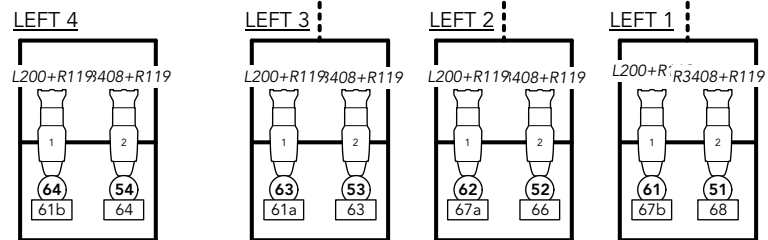

SL Ladders

SR Ladders

Legend for lighting fixtures and components including ETC Source 4 26°, ETC Source-4 36°, ETC Source-4 50°, Strand 6" Fresnelite, Strand Patt 223, Strand 8" Fresnelite, Strand Iris 1, Source4 A Template Holder, Color, Unit Number, Channel, Dimmer.

SR Deck

SL Deck

Winchester Street Theatre  
80 Winchester Street, Toronto, ON

House Lighting Plot 2016

Jess Wilder

Technical Director: theatre@tdt.org

+1-416-967-1365 x38

Scale: 1/4" = 1'-0" @ 11x17 Revised: August 19, 2016