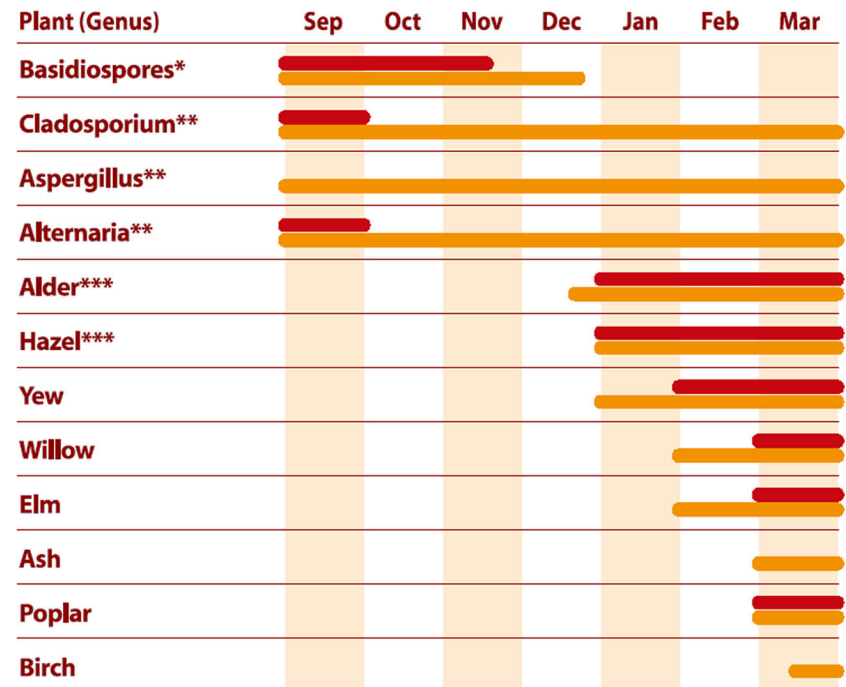

Generalised UK pollen & fungal spores calendar

The calendars below show the general pattern of allergenic pollen and fungal spore release in the UK. The exact timing and severity of pollen and spore seasons will vary from year to year depending on the weather, and also regionally depending on geographical location.

Summer

█ Peak period of pollen release
 █ Pollen season

Winter

█ Peak period of pollen/spore release
 █ Pollen/spore season

* Basidiospores (spores from mushrooms, toadstools etc)

** Common fungus/mould with airbourne spores