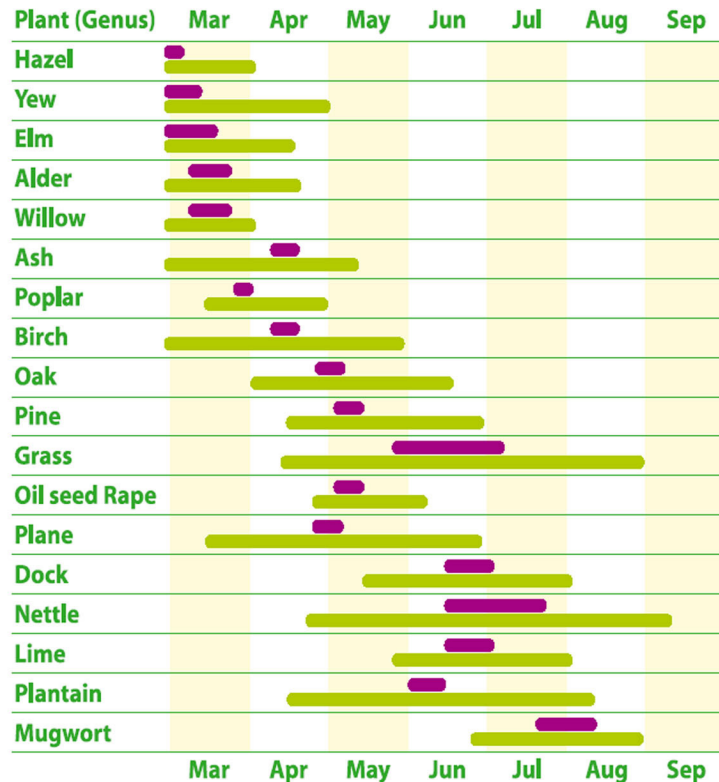

Generalised UK pollen & fungal spores calendar

The calendars below show the general pattern of allergenic pollen and fungal spore release in the UK. The exact timing and severity of pollen and spore seasons will vary from year to year depending on the weather, and also regionally depending on geographical location.

Summer

█ Peak period of pollen release
 █ Pollen season

Winter

█ Peak period of pollen/spore release
 █ Pollen/spore season

* Basidiospores (spores from mushrooms, toadstools etc)

** Common fungus/mould with airbourne spores

*** Alder and hazel cross react with birch

For an up to date pollen forecast in your area consult our on-line pollen forecasting service at www.zirtek.co.uk between the months of April and September