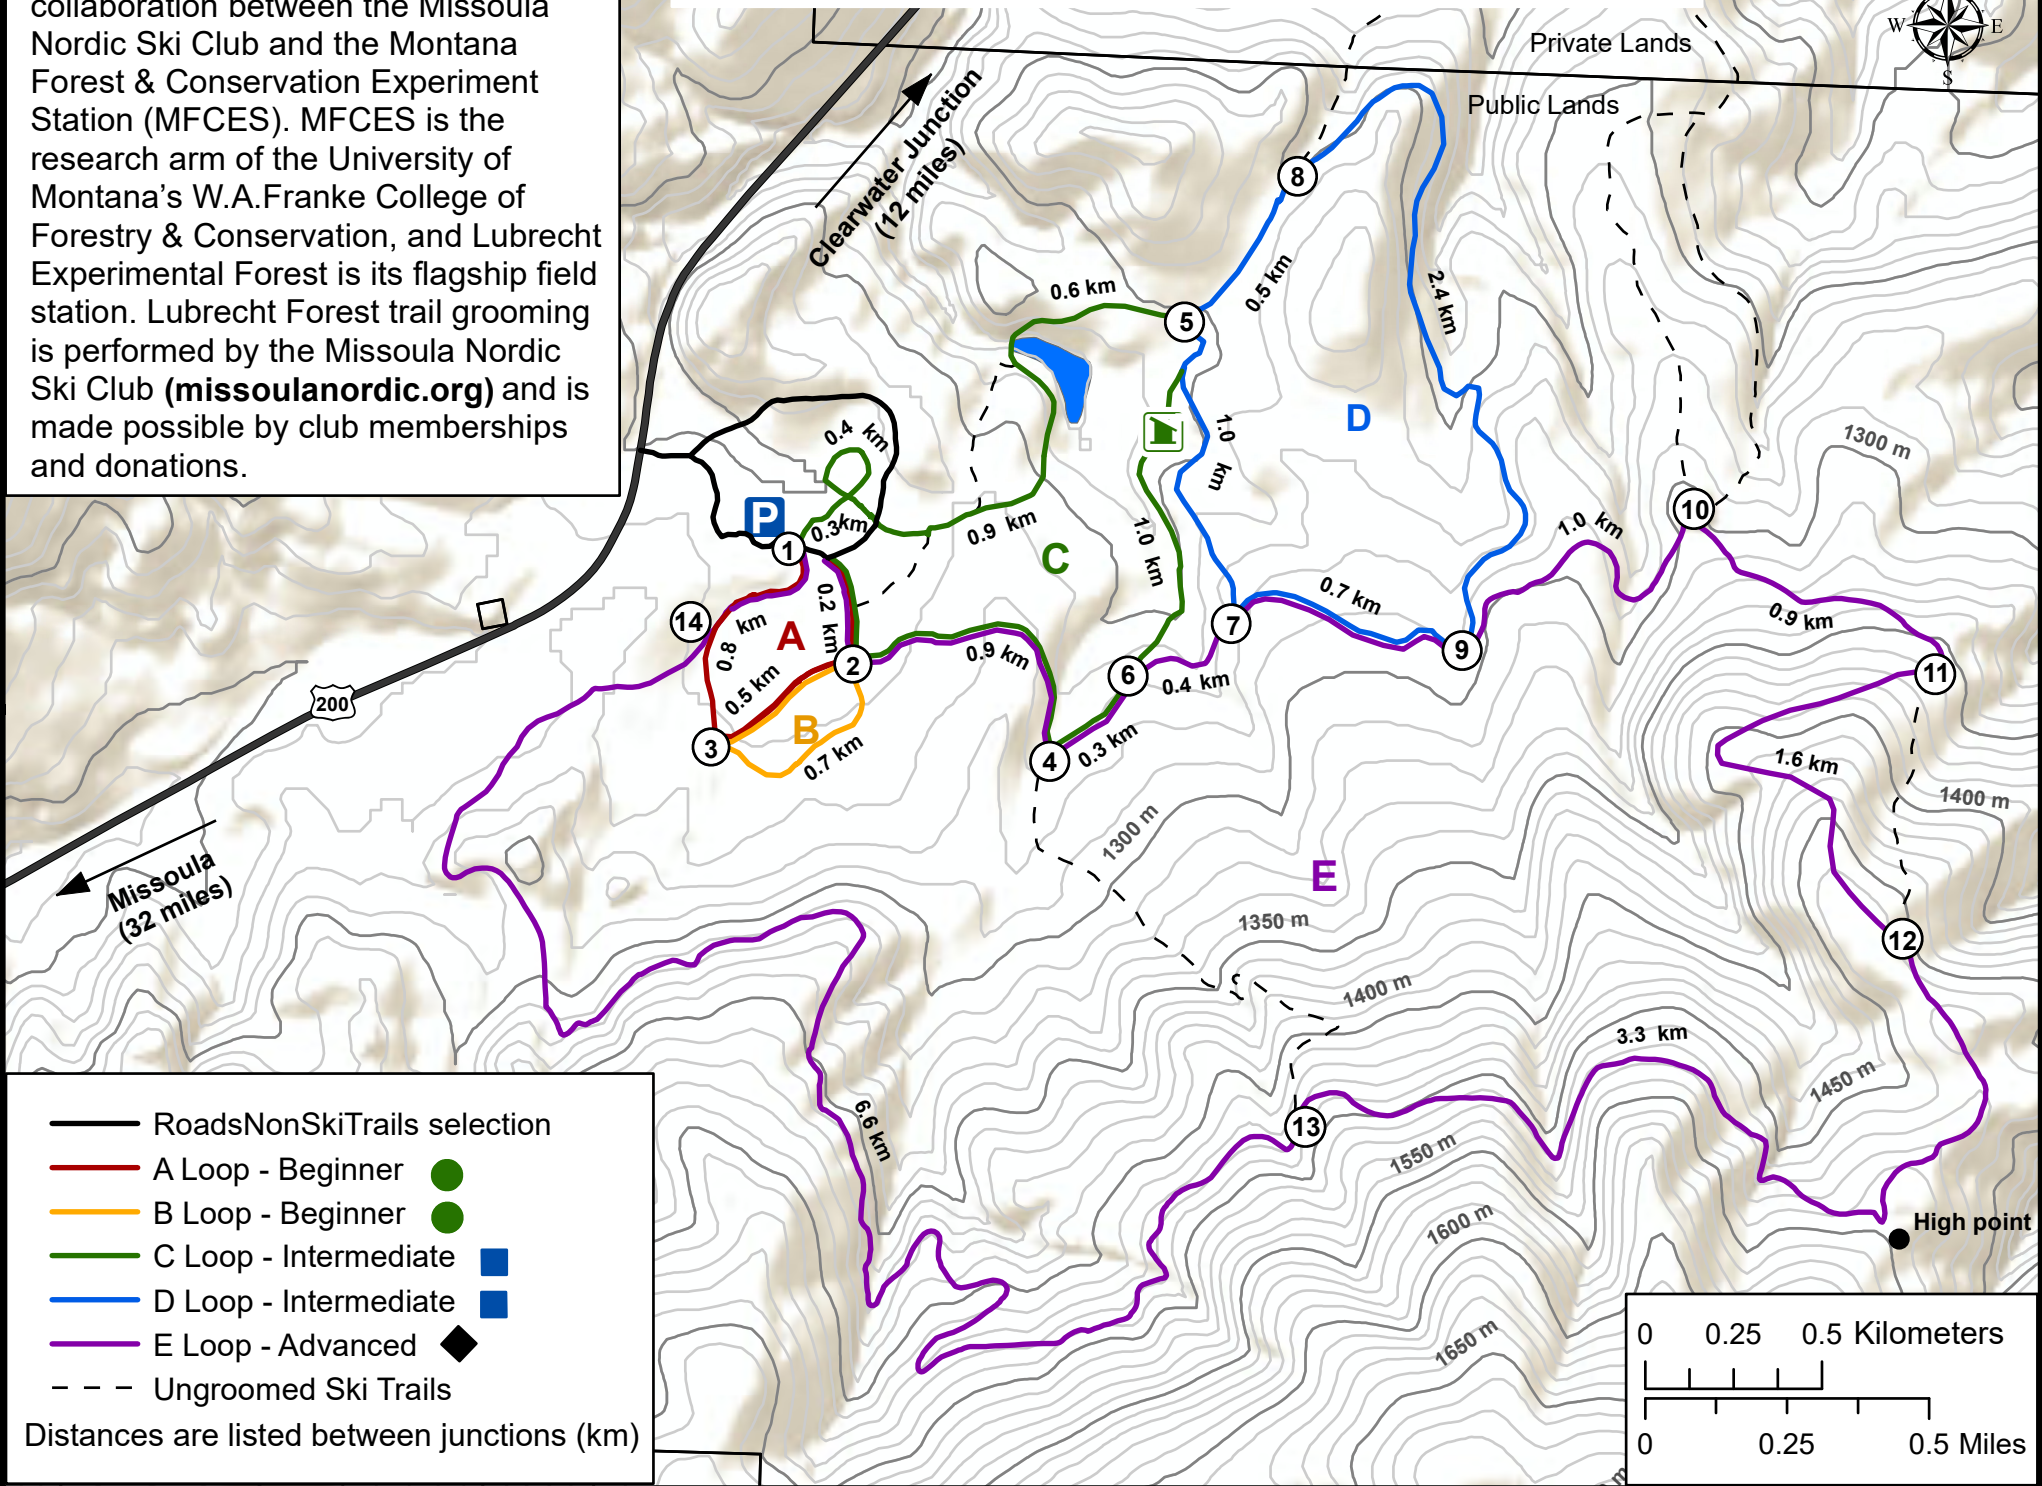

Lubrecht Experimental Forest Ski Trails

This ski facility is made possible by a collaboration between the Missoula Nordic Ski Club and the Montana Forest & Conservation Experiment Station (MFCES). MFCES is the research arm of the University of Montana's W.A. Franke College of Forestry & Conservation, and Lubrecht Experimental Forest is its flagship field station. Lubrecht Forest trail grooming is performed by the Missoula Nordic Ski Club (missoulanordic.org) and is made possible by club memberships and donations.

- Roads Non Ski Trails selection
- A Loop - Beginner ●
- B Loop - Beginner ●
- C Loop - Intermediate ■
- D Loop - Intermediate ■
- E Loop - Advanced ◆
- - - Ungroomed Ski Trails

Distances are listed between junctions (km)