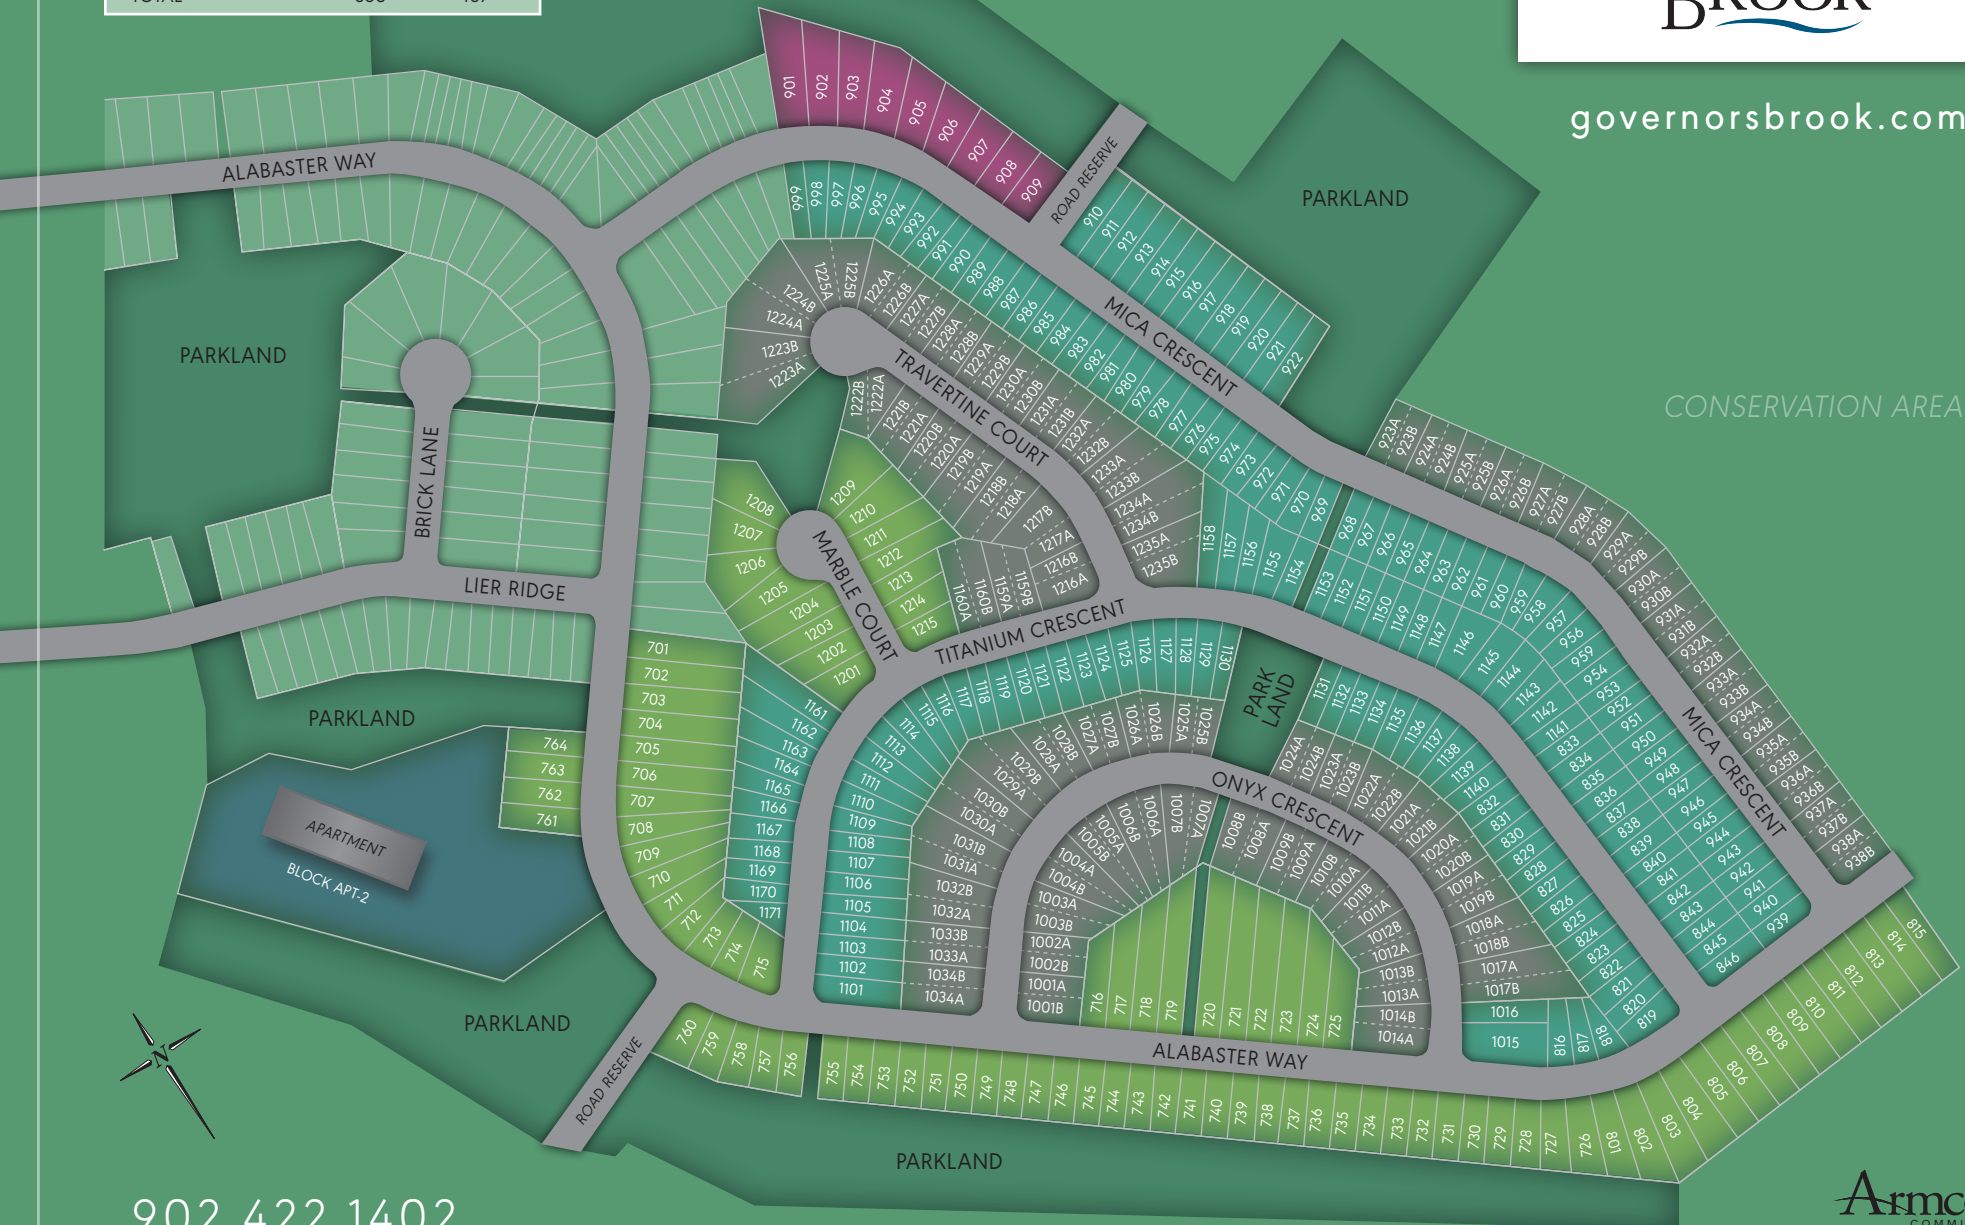

HOUSING STYLE	LOTS	UNITS
64' SEMI-DETACHED	70	140
32' SINGLE FAMILY	176	176
40' SINGLE FAMILY	94	94
50' SINGLE FAMILY	9	9
MULTI-FAMILY	1	48
TOTAL	350	467

governorsbrook.com

902.422.1402