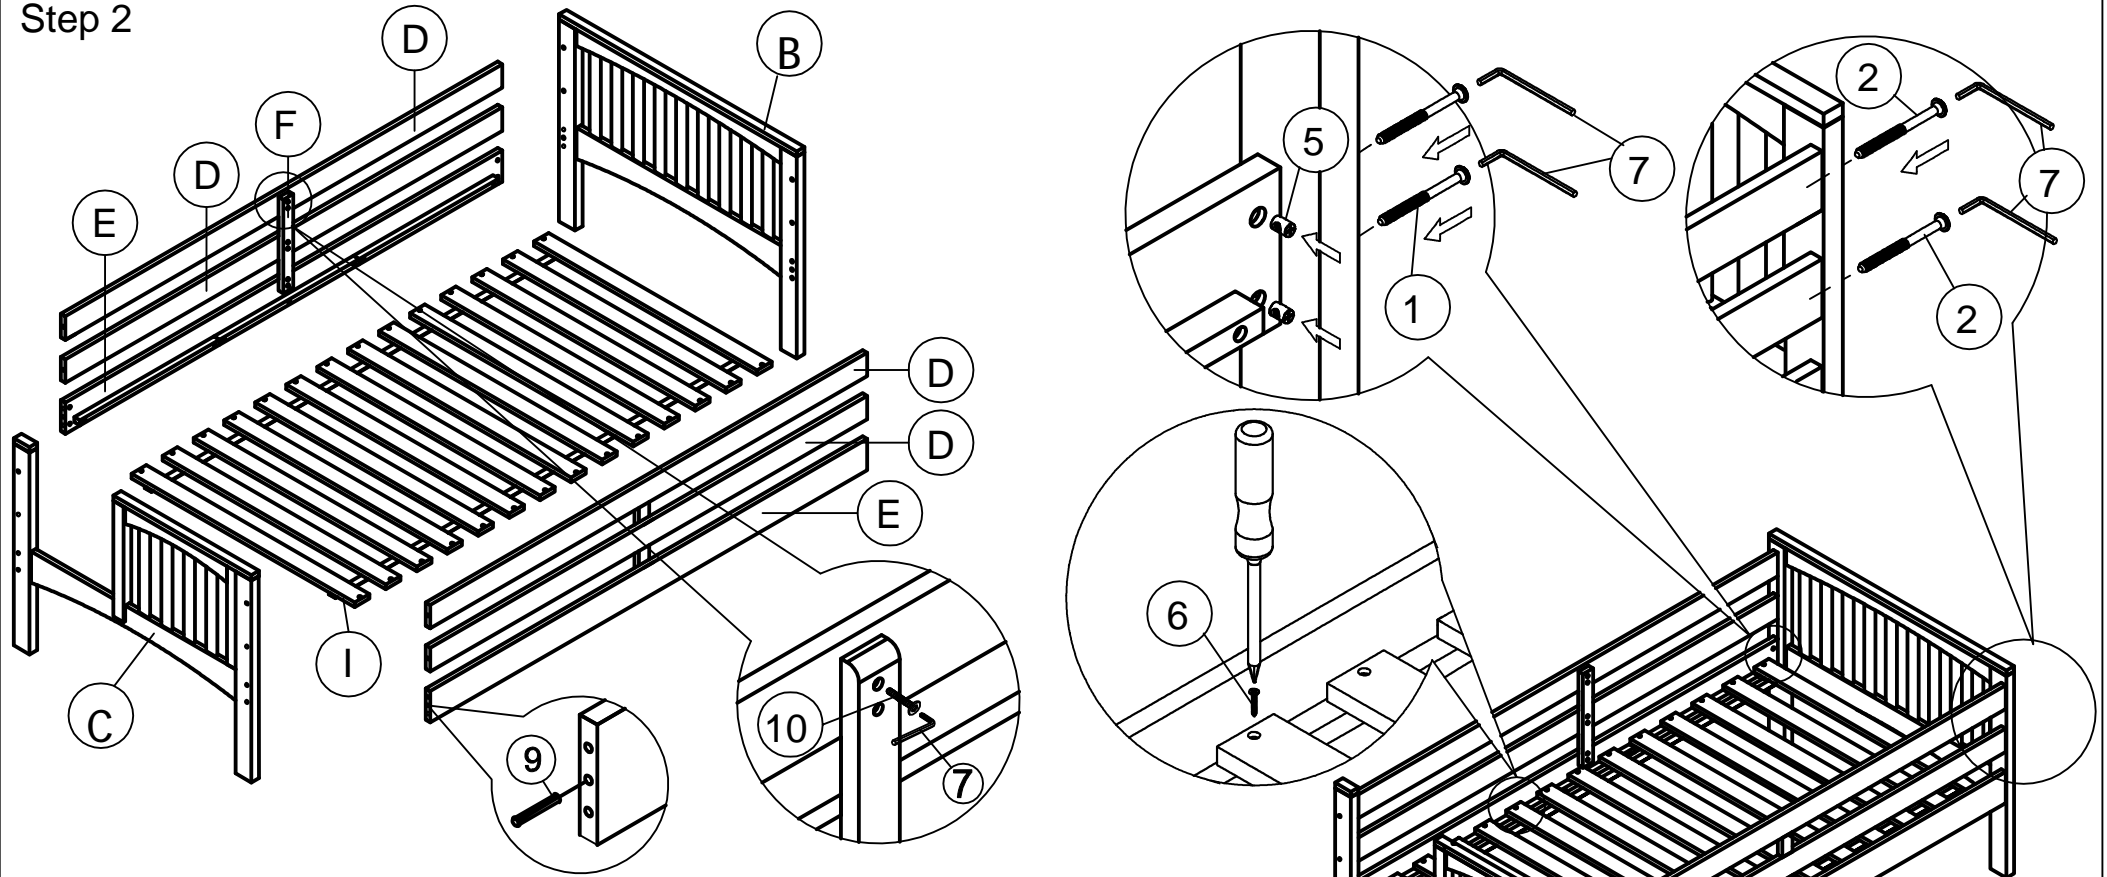

Step 2

2 8 pcs Allen head bolt M6x60mm Allen head boulon	9 4 pcs Wood dowel (10x40)	10 12 pcs Allen head bolt M6x40mm Allen head boulon

1 8 pcs Allen head bolt M6x80mm Allen head boulon	5 8 pcs Barrel nut (M6x13) DeCanon2	6 28 pcs Wood screw #8x1" Visa bois	7 1 pc Allen key Clés Allen