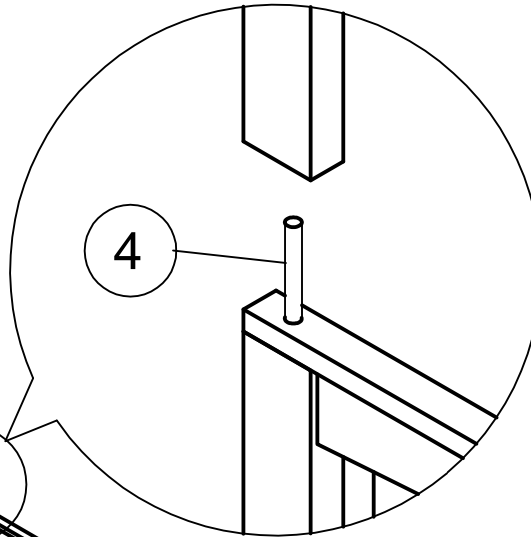

Step 3

4

4 pcs

Metal pin D12x100mm
Brochete'taux