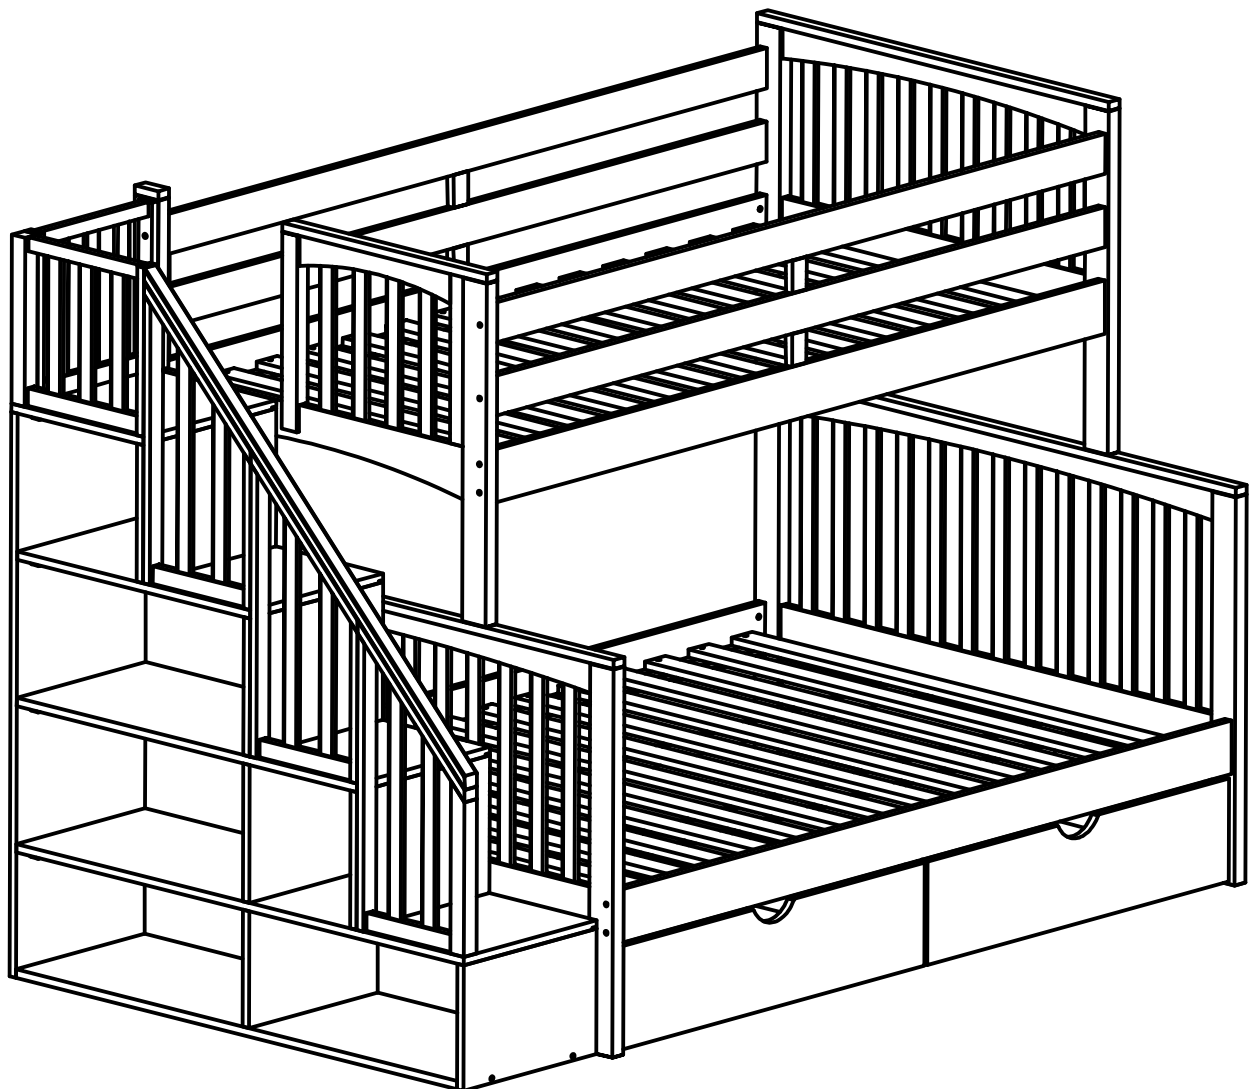

caramia

furniture

baby • kids • adult

DARREN BUNK BED
DARREN LIT SUPERPOSÉ
ASSEMBLY INSTRUCTIONS
INSTRUCTIONS D'ASSEMBLAGE

839 Central Parkway West, Mississauga, Ontario, Canada
L5C 2V9, Phone: 905 361-1970 Fax: 905 361-1969
Toll Free: 1-877-728-0342
www.caramiafurniture.com