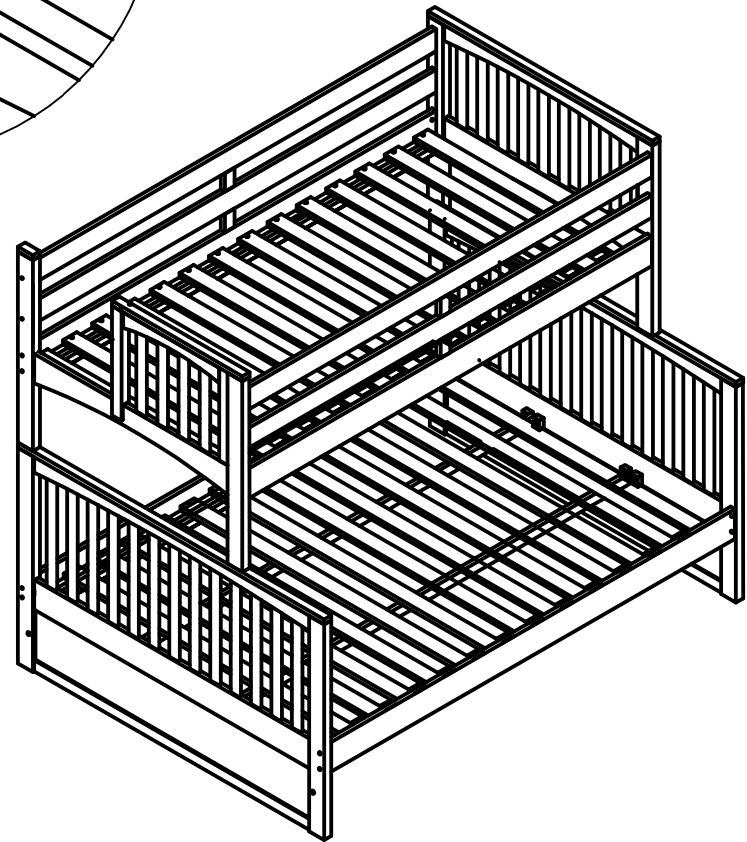

Step 3

4

4 pcs

Metal pin D12x100mm
Brochete'taux