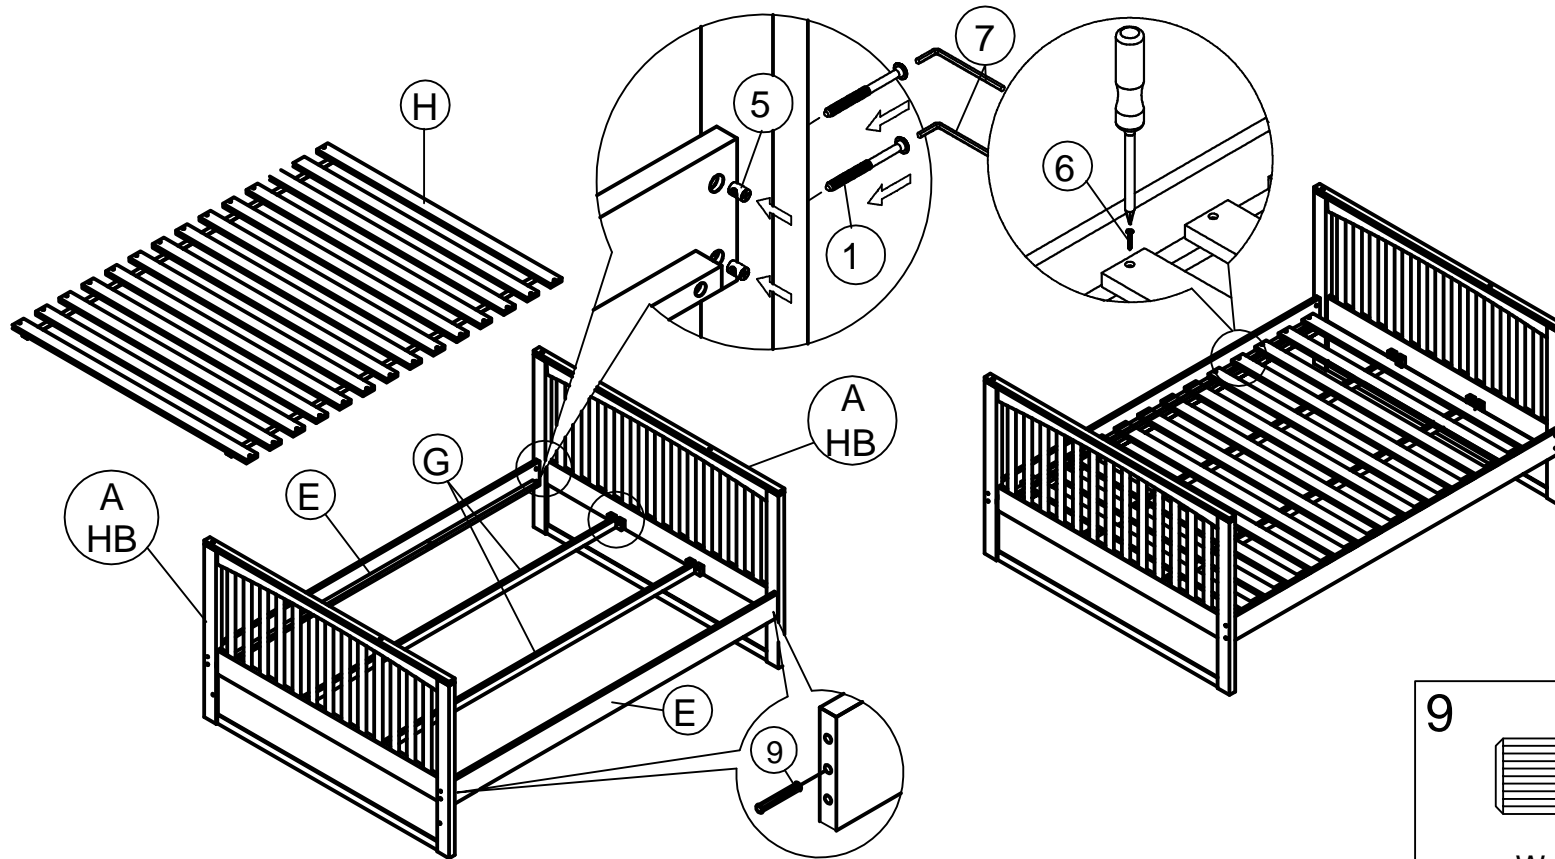

DARREN BUNK BED Assembly Instructions

Step 1