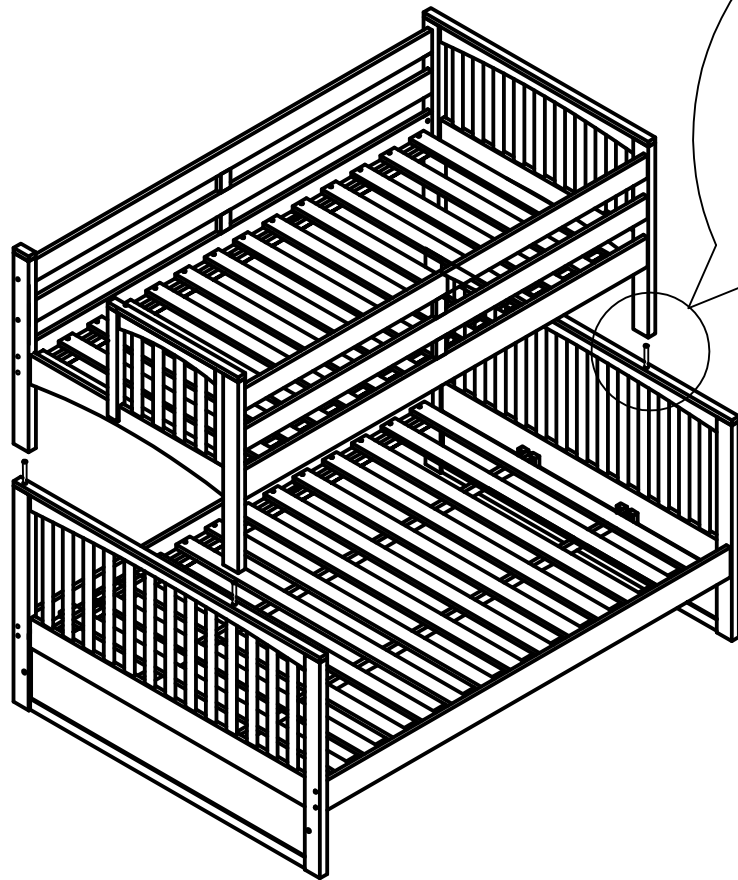

Step 3

4

4 pcs

Metal pin D12x100mm
Brochete'taux