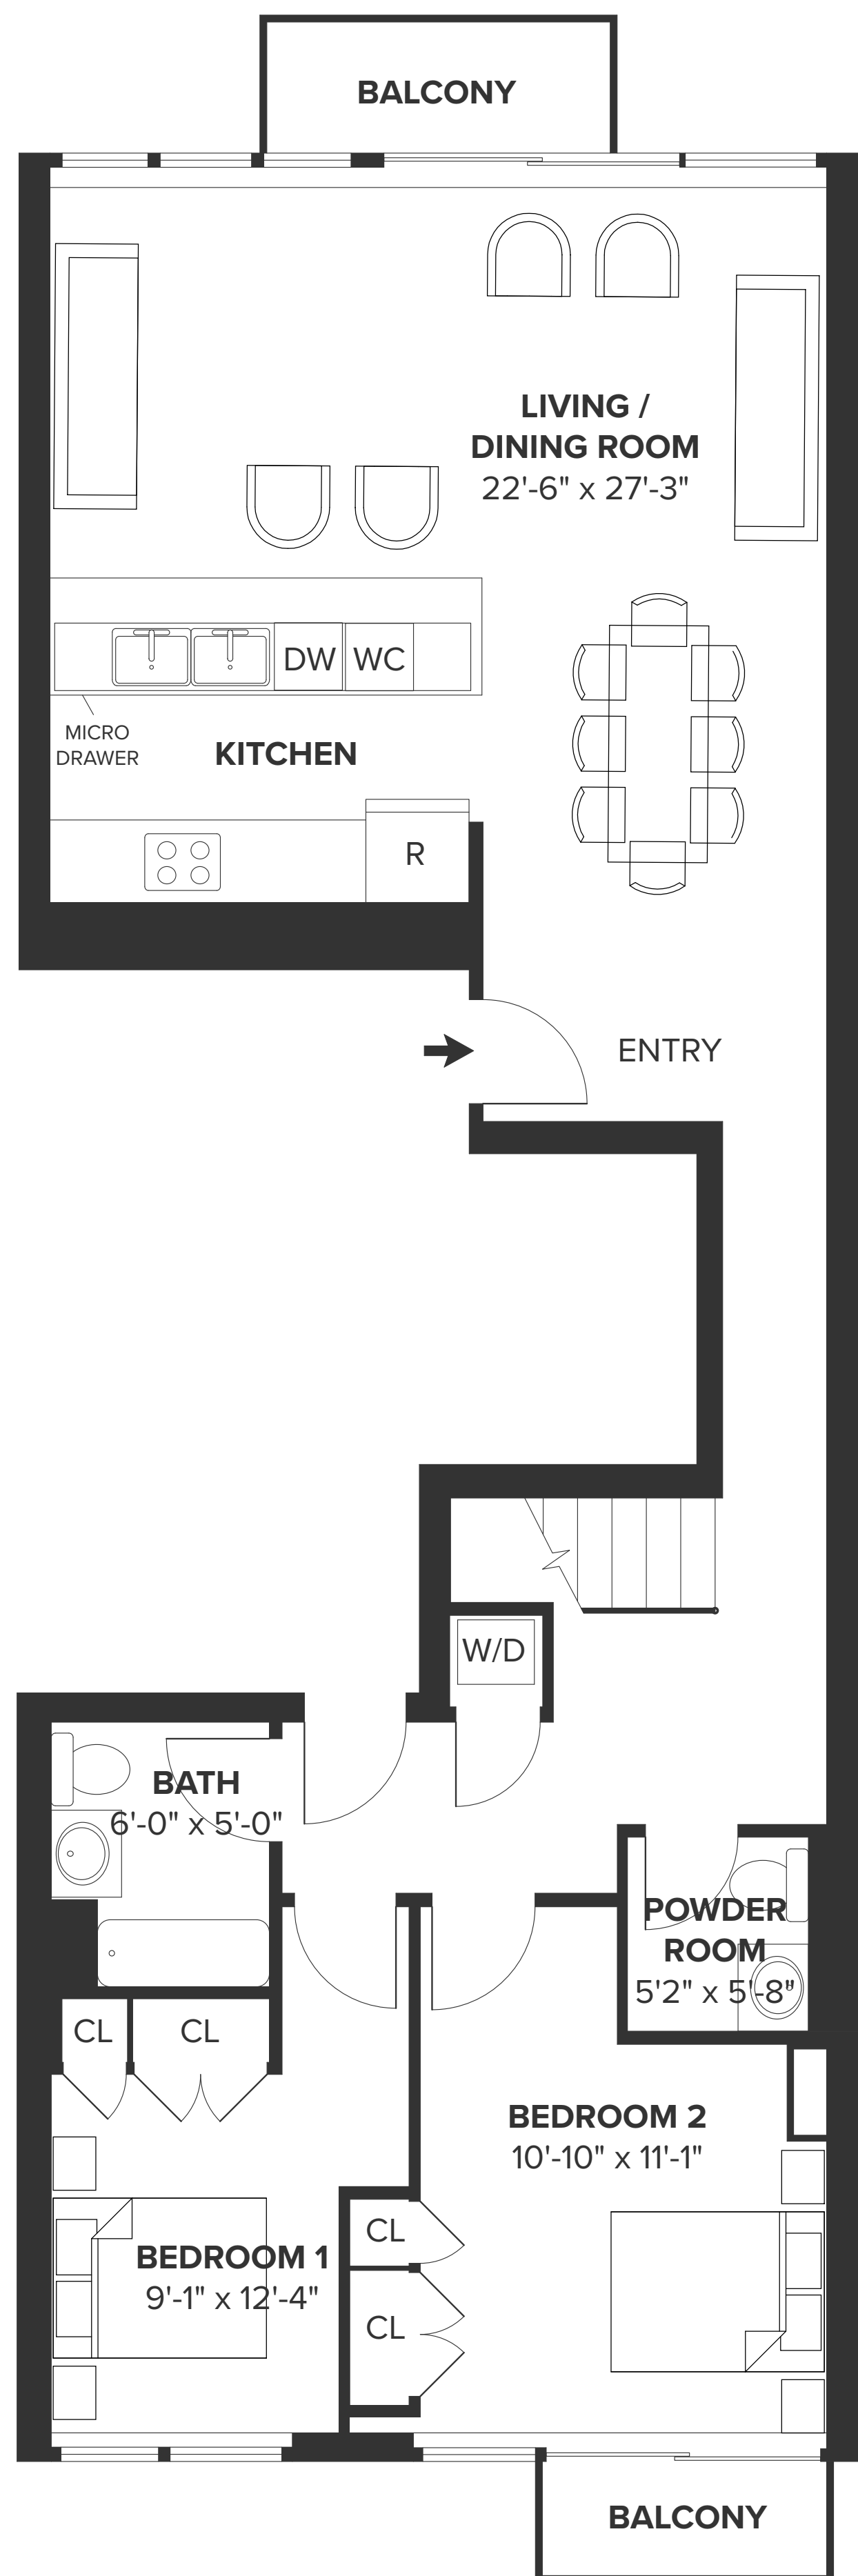

UNIT 8 - DUPLEX PENTHOUSE

3 Bedrooms
 2.5 Bathrooms
 2,169 Sq ft (~202 Sq M)
 194 Sq ft (~18 Sq M) Terrace
 71 Sq ft (~7 Sq M) Balconies

LOWER LEVEL

UPPER LEVEL