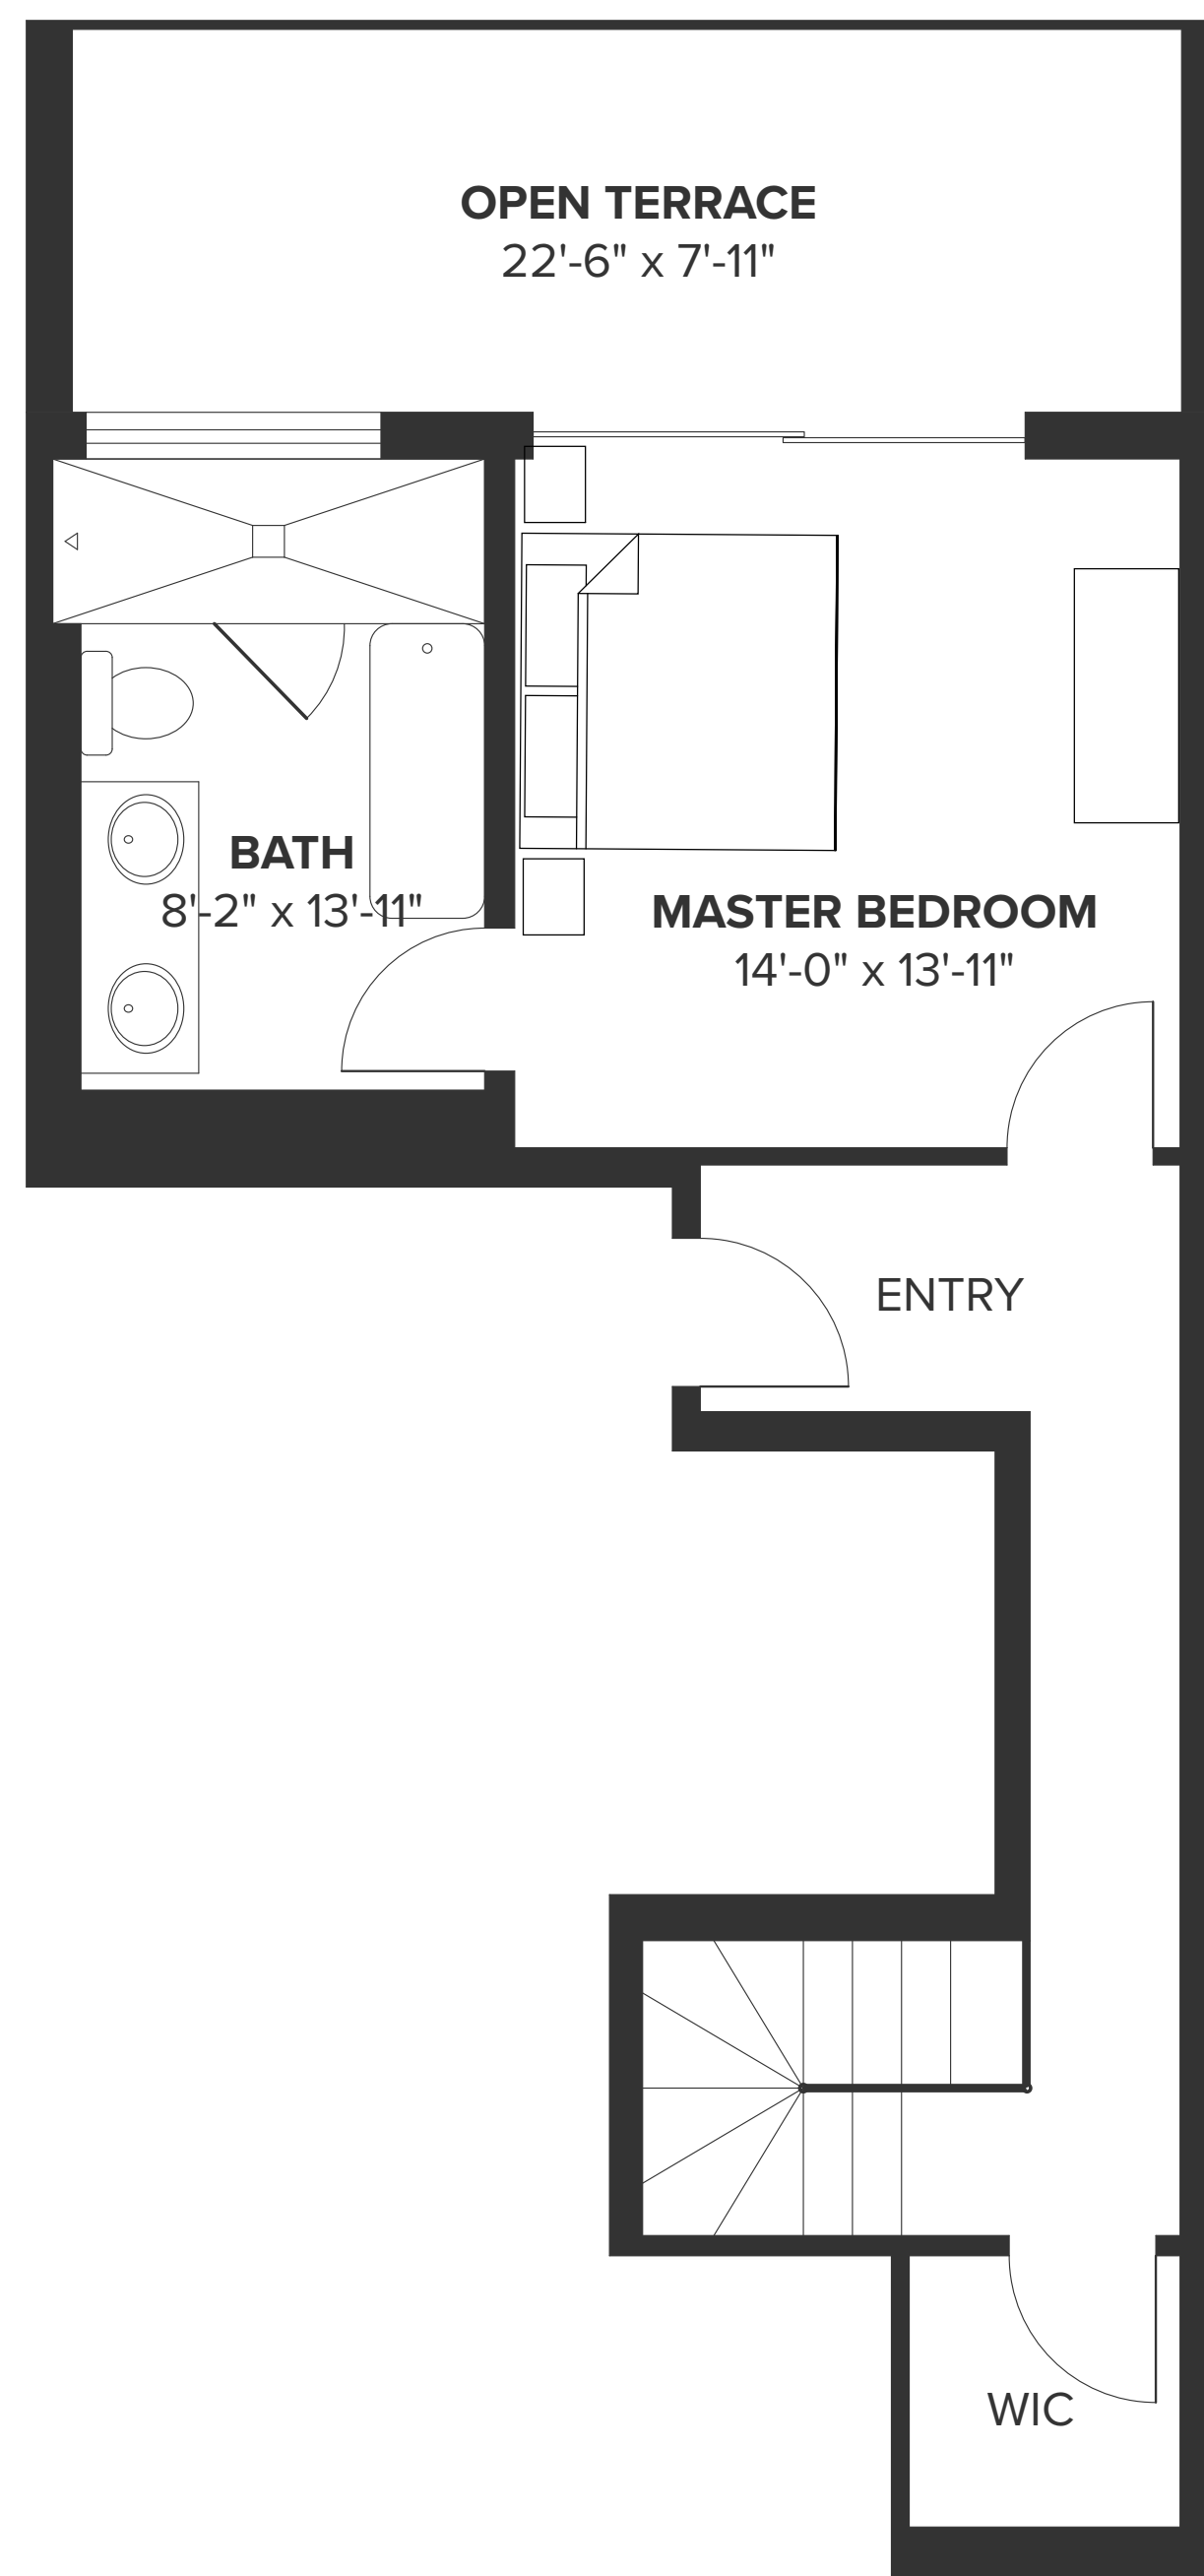

UNIT 8 - DUPLEX PENTHOUSE

3 Bedrooms
 2.5 Bathrooms
 2,169 Sq ft (~202 Sq M)
 194 Sq ft (~18 Sq M) Terrace
 71 Sq ft (~7 Sq M) Balconies

LOWER LEVEL

UPPER LEVEL