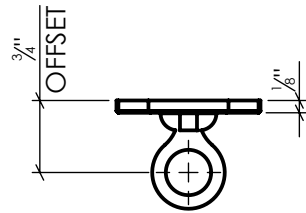

EHPSS075

Rounded Pintle - 3/4" Offset
304 Stainless Steel, Black Powder Coated

Info@LynnCove.com

(800) 975-7089

SCALE: 1:2

Do not scale drawing. All dimensions are nominal (+/- 1/8") and for reference only. Specifications and dimensions are subject to change without notice. 7/15/2014