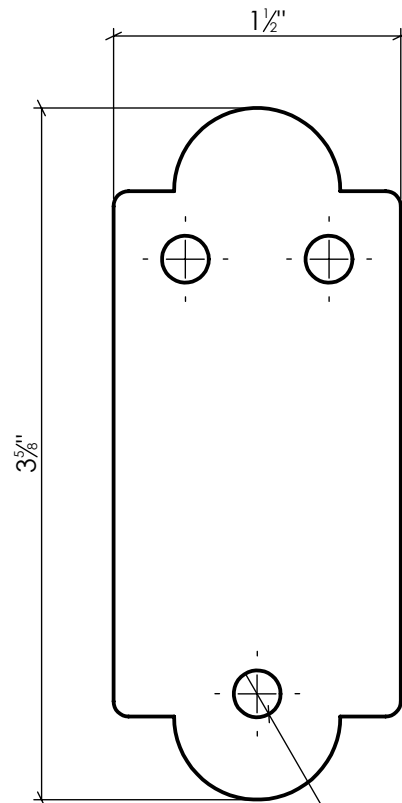

EHPSHIM

Solid Plastic Shim for Rounded Pintles
ABS, As Moulded

Info@LynnCove.com

(800) 975-7089

SCALE: 1:1

Do not scale drawing. All dimensions are nominal (+/- 1/8") and for reference only. Specifications and dimensions are subject to change without notice. 2/13/2015

Sold As Shown

3 x \varnothing 1/4" THRU ALL