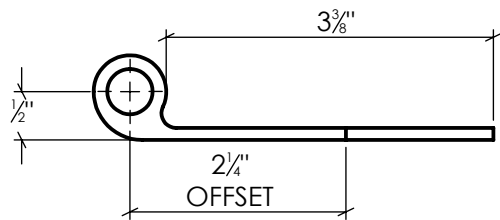

LB2SS

Leaf Pintle - 2 1/4" Offset
Stainless Steel, Black Powder Coated

Info@LynnCove.com

(800) 975-7089

SCALE: 1:2

Do not scale drawing. All dimensions are nominal (+/- 1/8") and for reference only. Specifications and dimensions are subject to change without notice. 8/11/2015