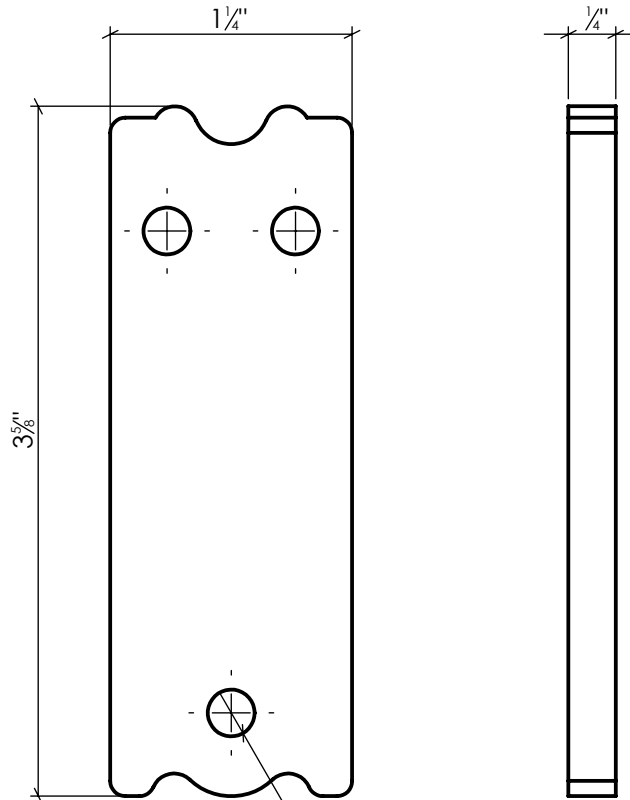

EHNYSHIM

Solid Plastic Shim for NY Style Pintles
ABS, As Moulded

Info@LynnCove.com

(800) 975-7089

SCALE: 1:1

Do not scale drawing. All dimensions are nominal (+/- 1/8") and for reference only. Specifications and dimensions are subject to change without notice. 2/13/2015

3 x ϕ $\frac{1}{4}$ " THRU ALL

Sold As Shown