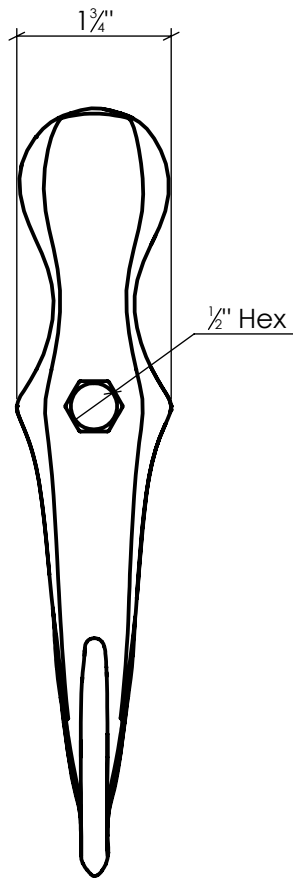

RT1PSS

Protruding Rat Tail Stay
Cast Aluminum, Black Powder Coated

Info@LynnCove.com

(800) 975-7089

SCALE: 1:2

Do not scale drawing. All dimensions are nominal (+/- 1/8") and for reference only. Specifications and dimensions are subject to change without notice. 9/14/2015

SCALE 1 : 4
Sold As Shown