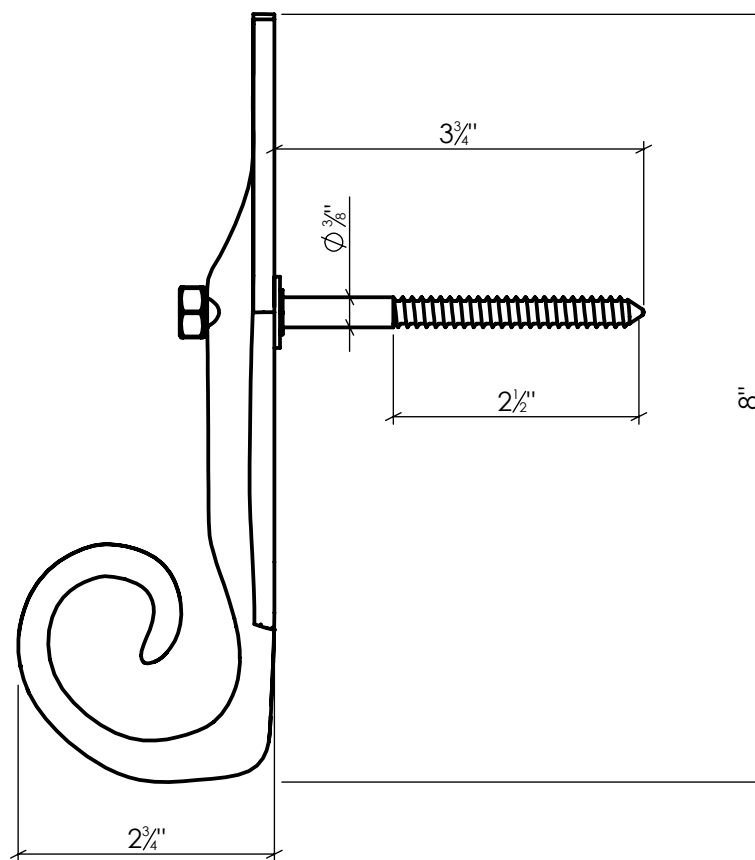

RT1PSS

Protruding Rat Tail Stay
Cast Aluminum, Black Powder Coated

Info@LynnCove.com

(800) 975-7089

SCALE: 1:2

Do not scale drawing. All dimensions are nominal (+/- 1/8") and for reference only. Specifications and dimensions are subject to change without notice. 9/14/2015

SCALE 1 : 4
Sold As Shown