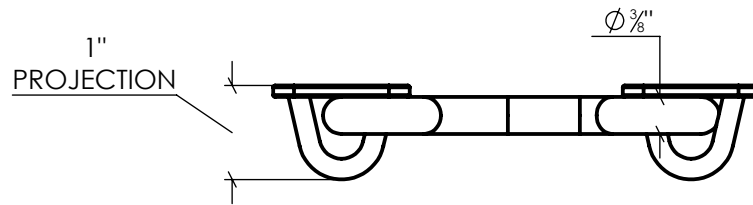

KSBH04

4" Stainless steel hook complete with two Plate Receivers
Stainless Steel, Black Powder Coated

Info@LynnCove.com

(800) 975-7089

SCALE: 1:2

Do not scale drawing. All dimensions are nominal (+/- 1/8") and for reference only. Specifications and dimensions are subject to change without notice. 9/9/2015