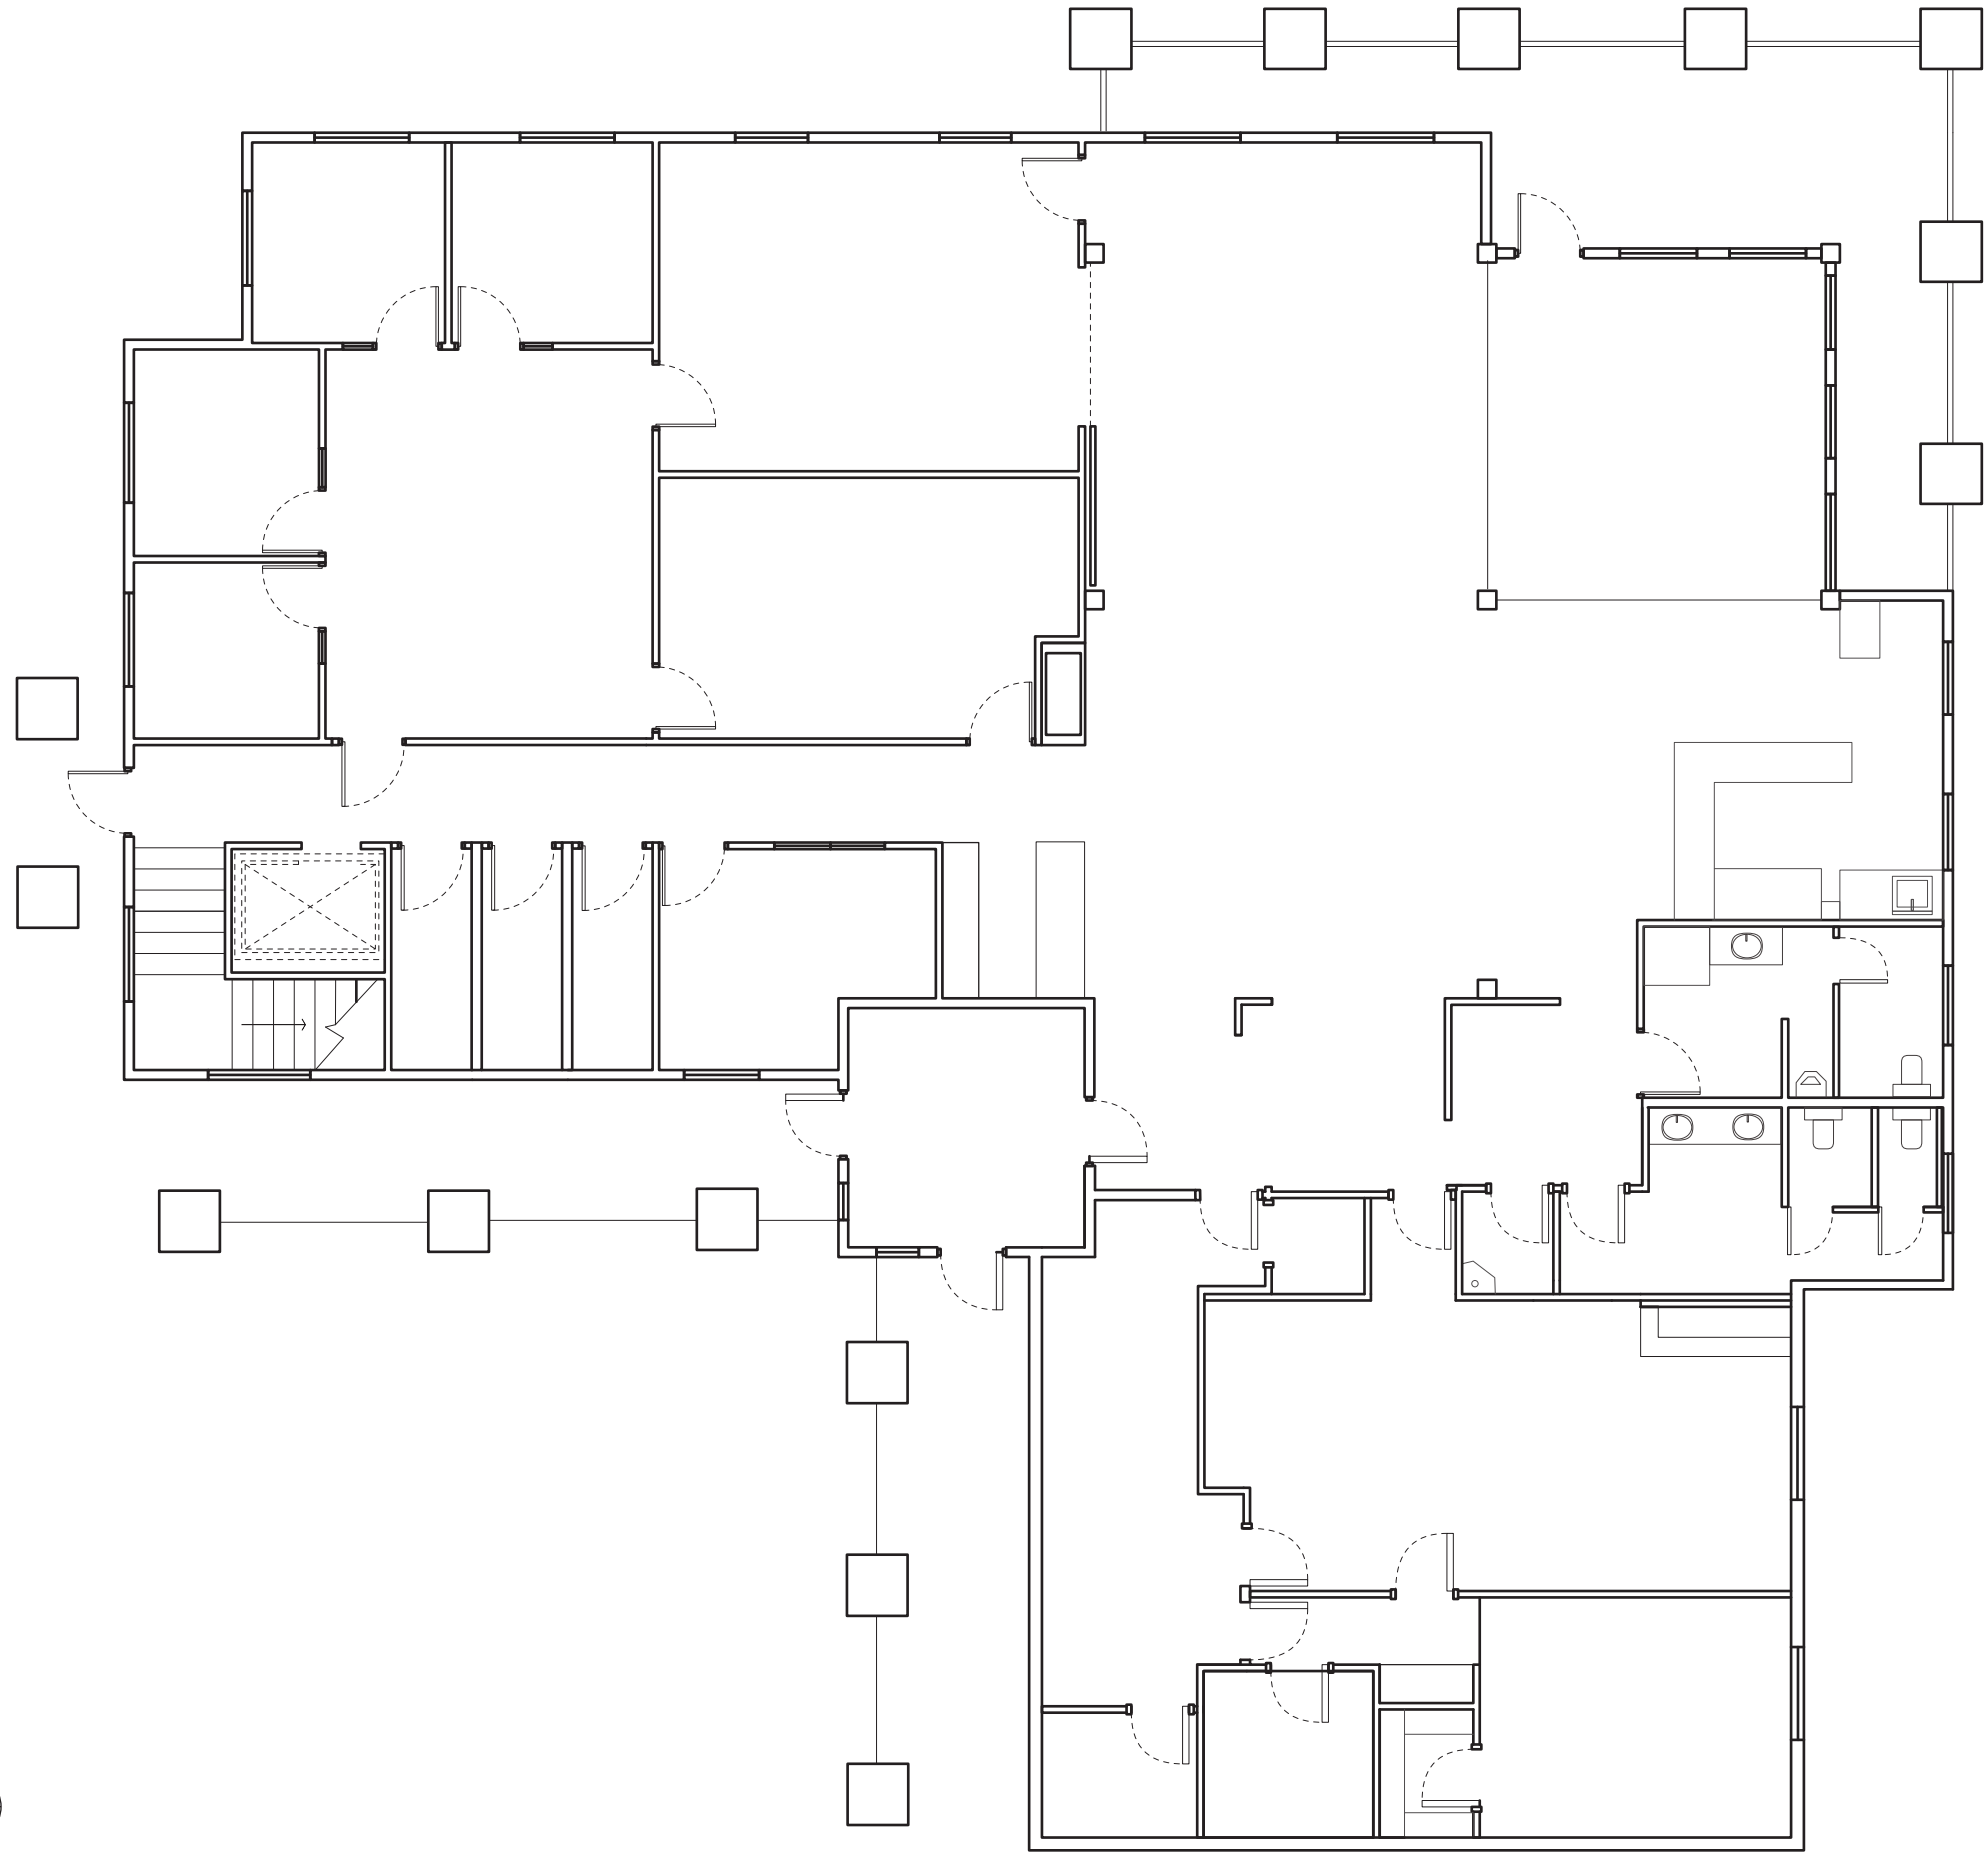

FLOOR PLAN
SCALE: 1" = 10'

VALLEY LODGE
TOP FLOOR PLAN

SUMMIT
POWDER MOUNTAIN