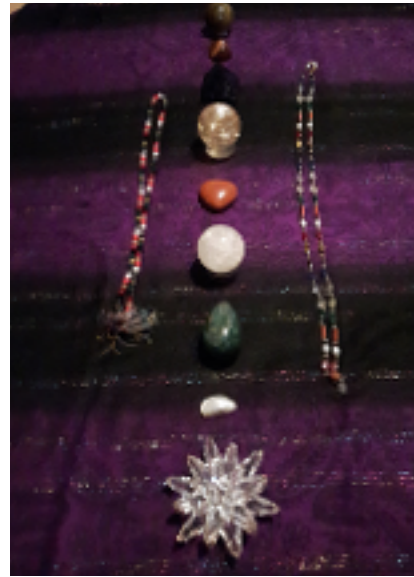

**A WEEKEND TO EXPLORE THE
CELESTIAL MYSTERIES THROUGH
YOGA, ASTROLOGY, MEDITATION,
CRYSTALS, AND THE POWER OF
MANTRA**

- Daily yoga practices: Sunrise and Starlight for personal growth or to upgrade your professional yoga credentials. (Minimum of 6 hours)
- Learn how to create your own mala or prayer beads set.
- Increase your knowledge of astrology and its benefits for conscious, mindful living.
- Bring your energy to a New Moon Ceremony to assist with raising the Earth's vibration for healing and revising a more loving world.
- Renew in nature and starlight.