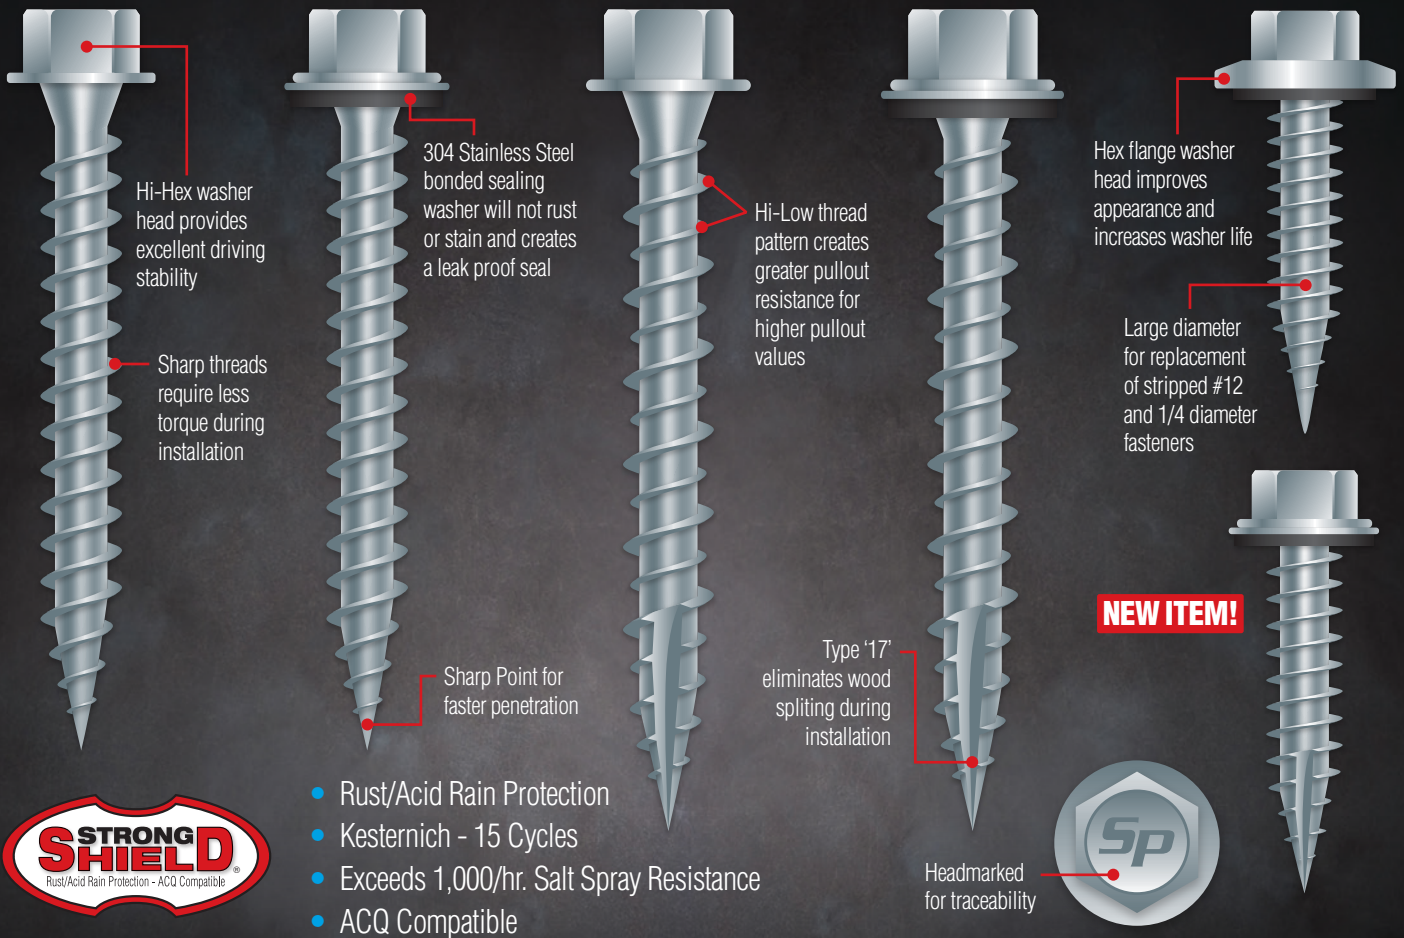

# —STRONG-POINT— PoleGripper™

STRONG-POINT®

## For Post Frame Metal to Wood Applications

Attach metal to wood in roofing and siding applications with confidence, using **Professional-Grade** Pole Gripper screws

**MUDGE**  
FASTENERS, INC.

3050 Palisades Dr.  
Corona, CA 92880

### Unslotted Indented Hi-Hex Washer Head w/Shoulder, Type S, Strong-Shield Coated

- High degree of corrosion resistance
- Exceeds 1,000/hr. salt spray resistance
- ACQ Compatible
- Rust/Acid Rain Protection