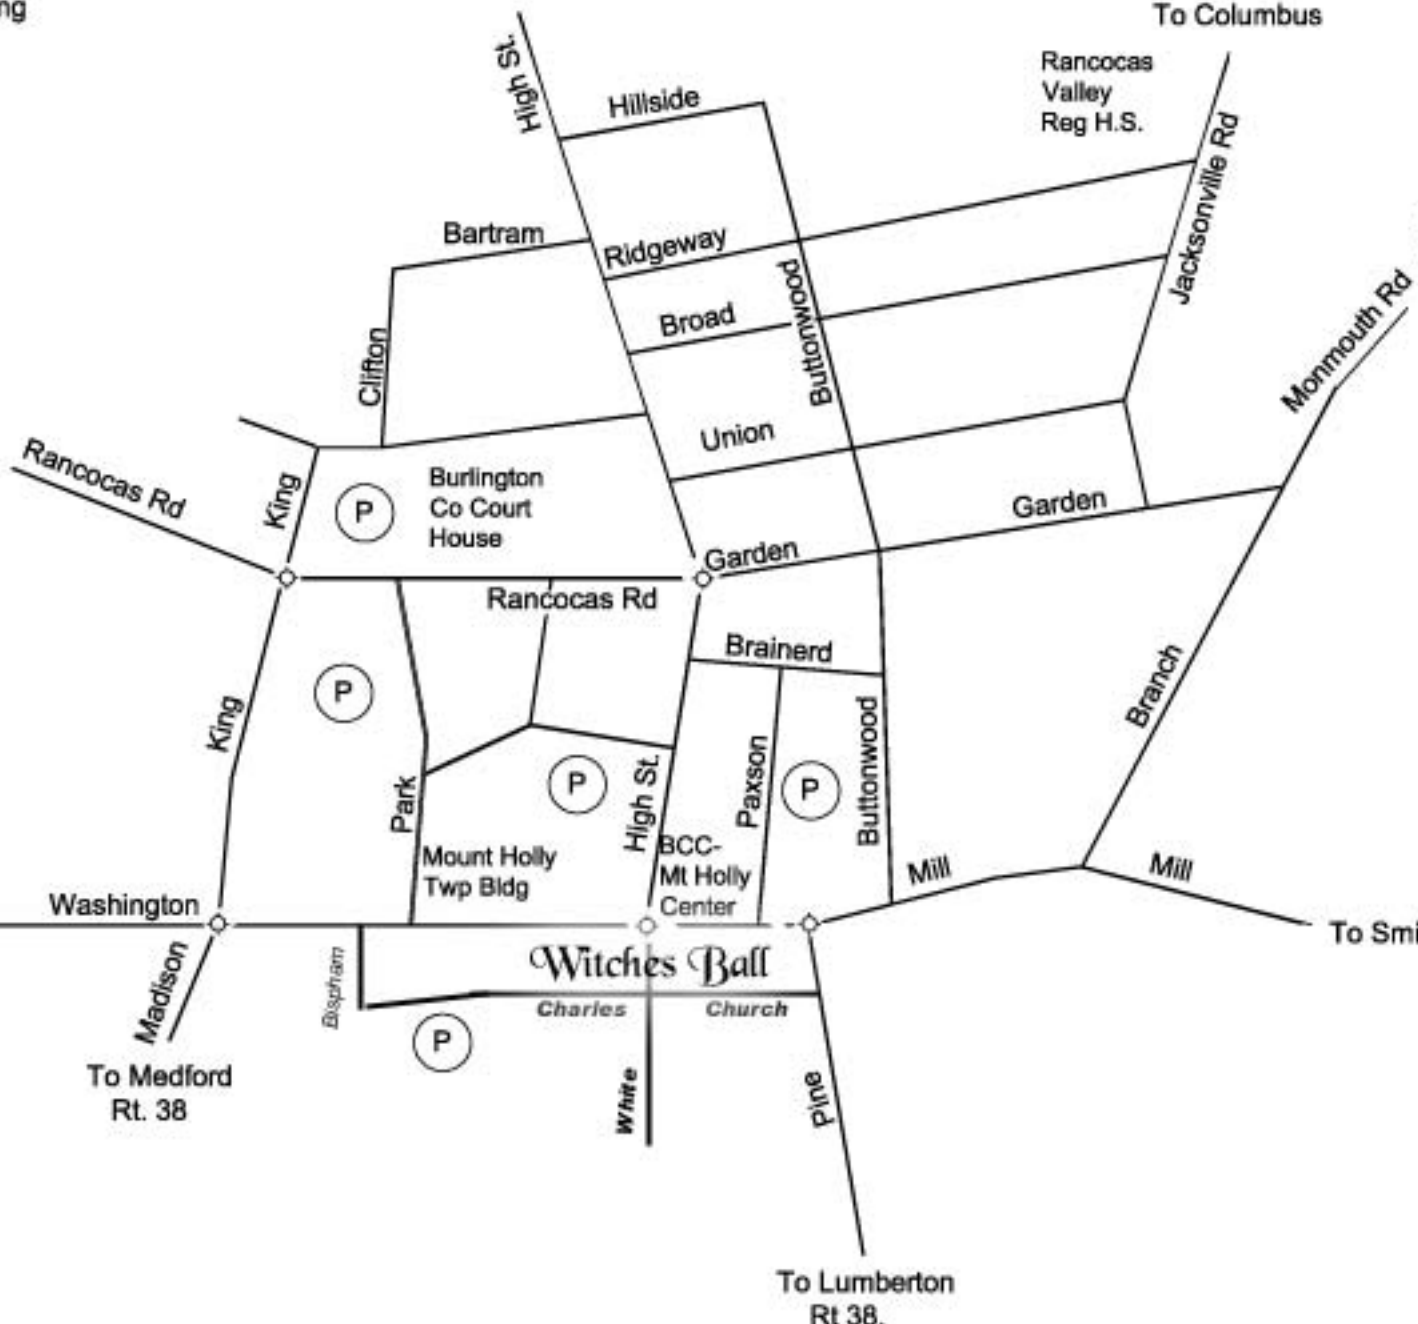

Public Parking Areas

To Burlington (Rt. 541)  
NJ Turnpike

To Columbus

Rancocas Valley Reg H.S.

To Fort Dix / McGuire

To Willingboro I-295

To Moorestown

To Medford Rt. 38

To Lumberton Rt. 38.

To Smithville