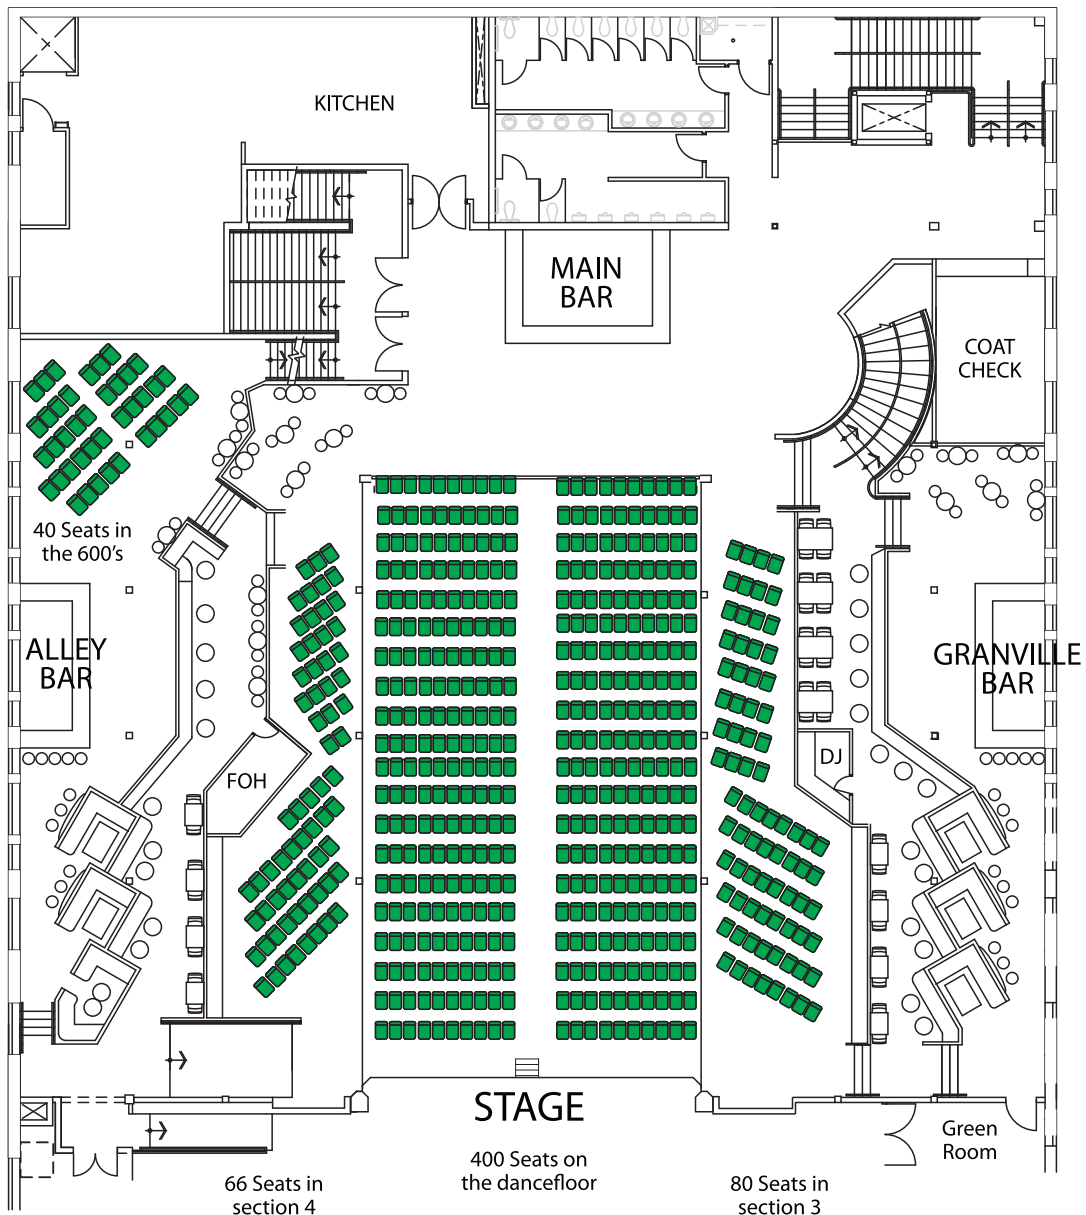

750 Guest Theatre Style Seating

SECOND FLOOR / MEZZANINE LEVEL

MAIN FLOOR

Seating arrangements can be built based on your specific needs