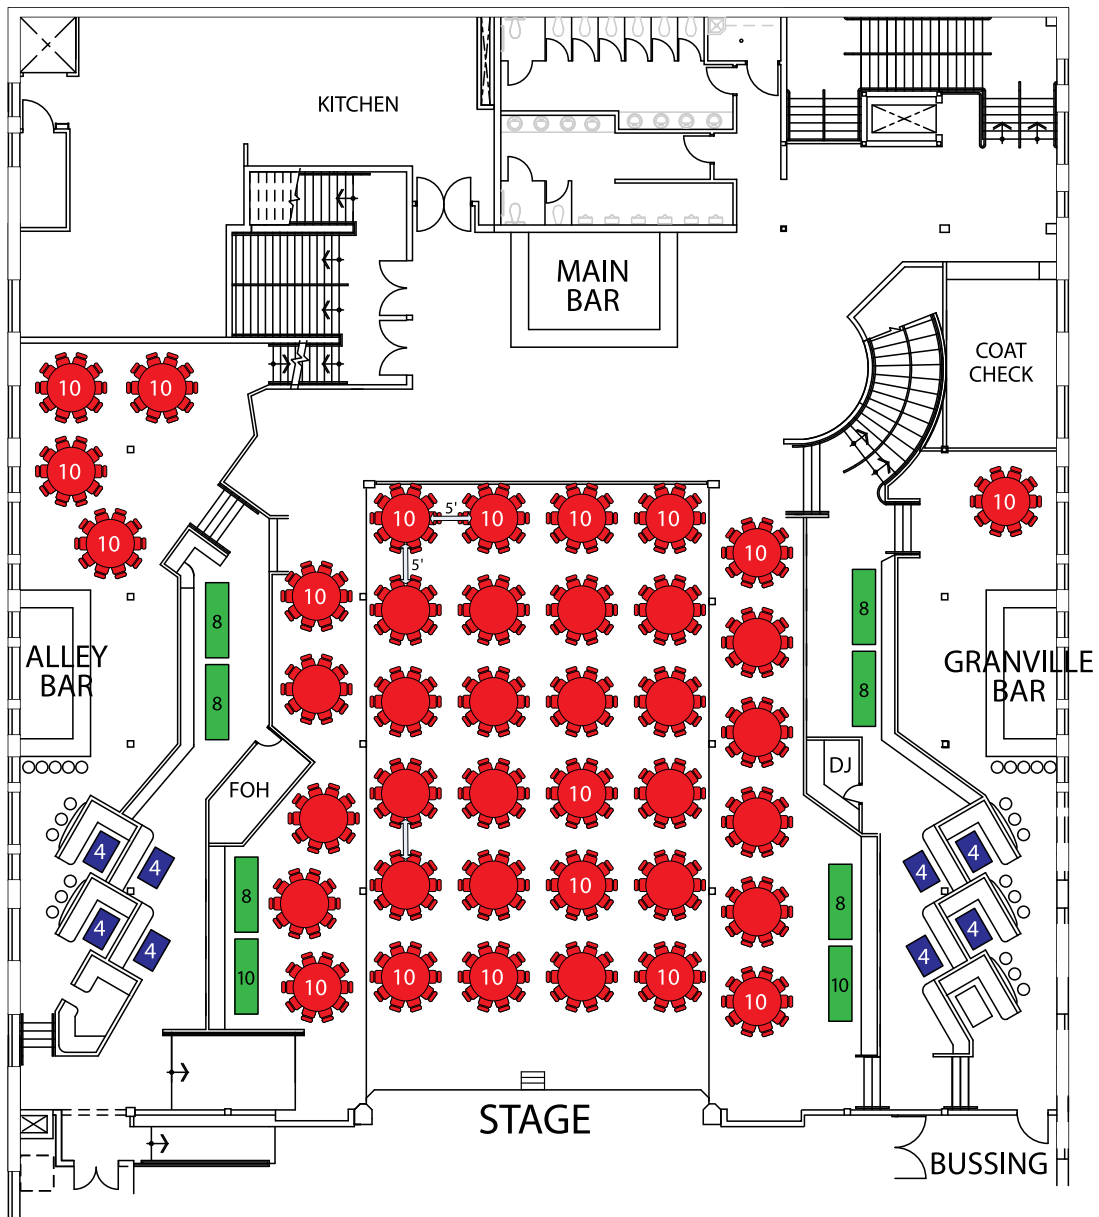

600 Guest Sit-Down Event

SECOND FLOOR / MEZZANINE LEVEL

MAIN FLOOR

Seating arrangements can be built based on your specific needs