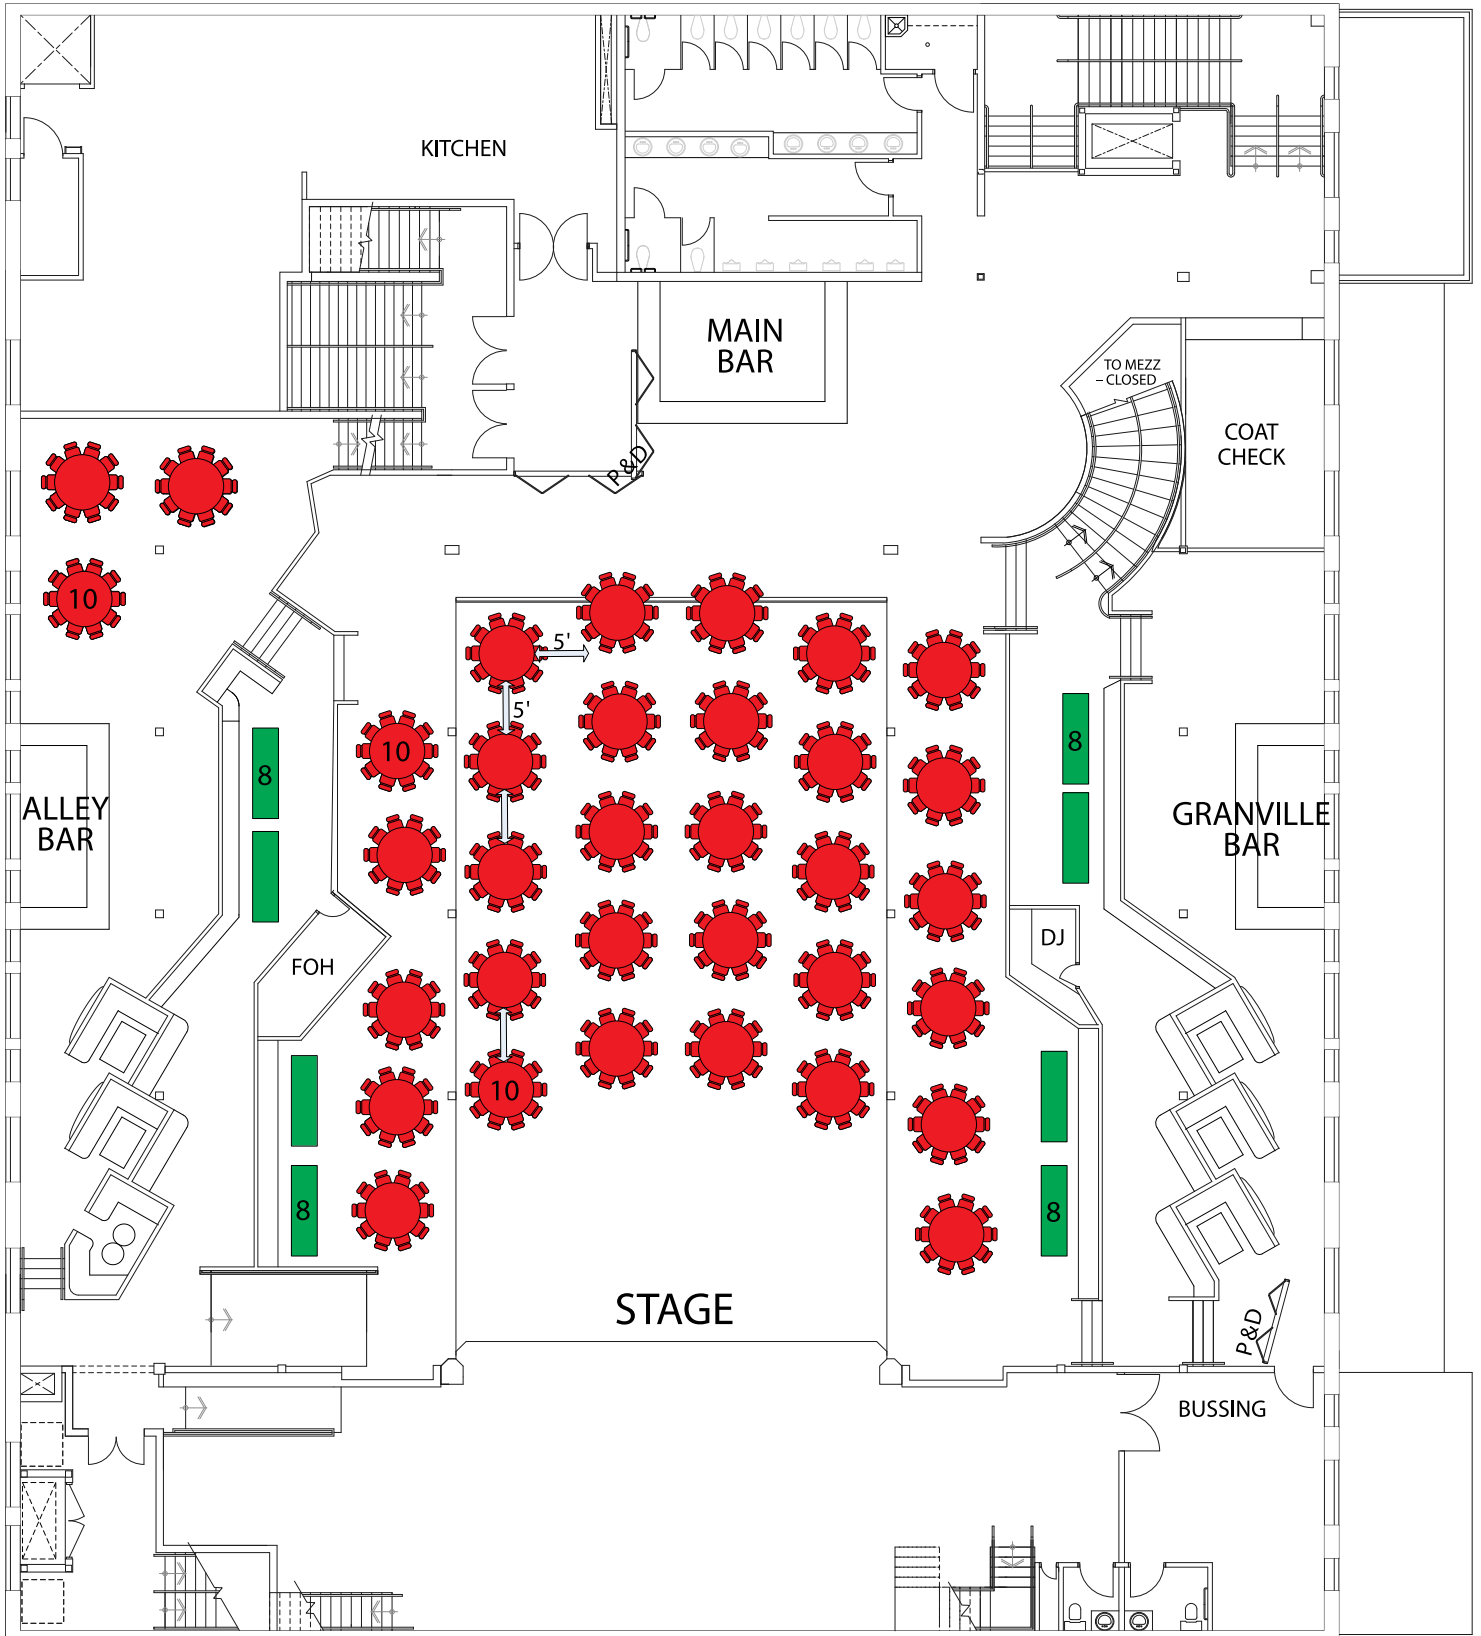

400 Guest Sit-Down with dance floor space

MAIN FLOOR

Seating arrangements can be built based on your specific needs