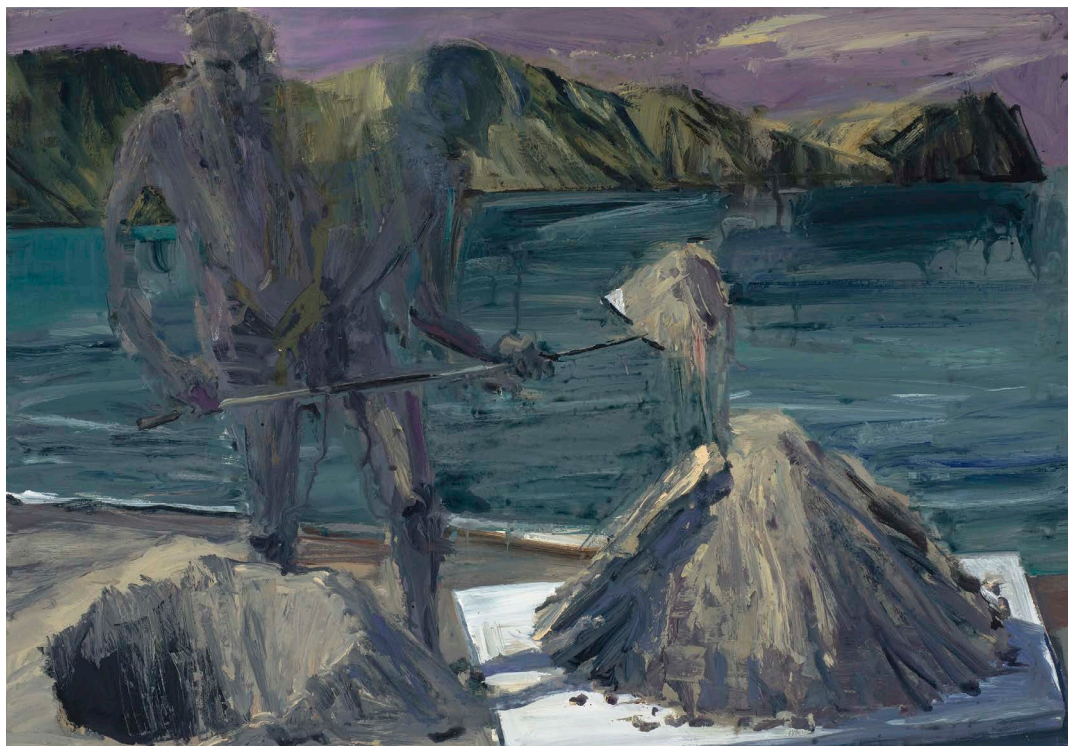

Digging Lyttelton Harbour
2012

Oil and acrylic on polyester
84 x 120cm

Price (including GST): $16,000