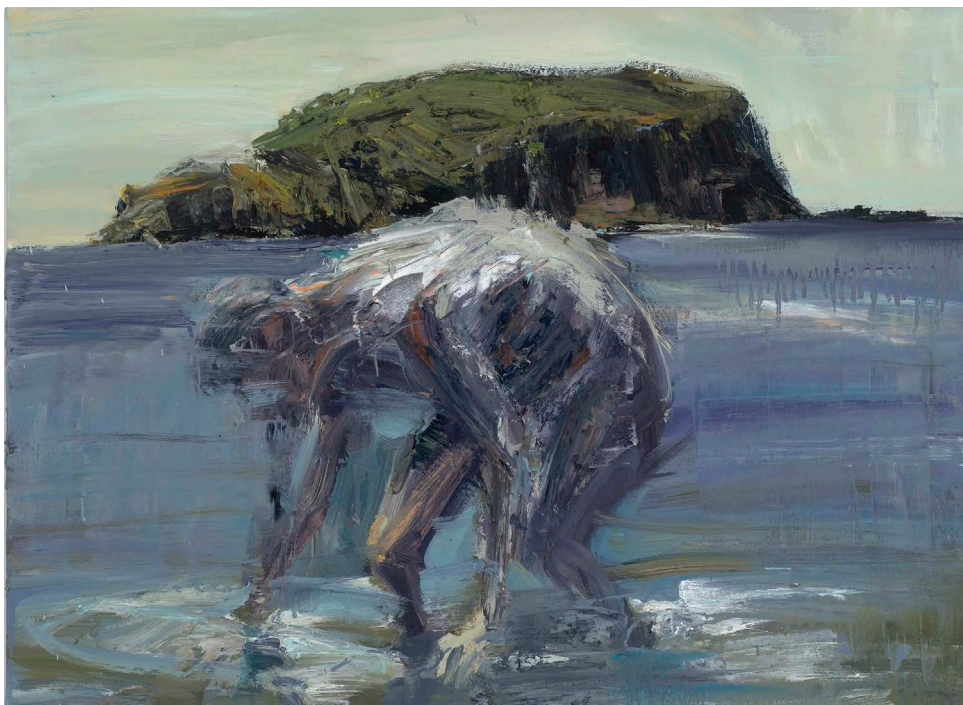

Coffs Harbour (Turtle)
2016

Acrylic on polyester
56 x 76.5cm

Price (including GST): $7,500