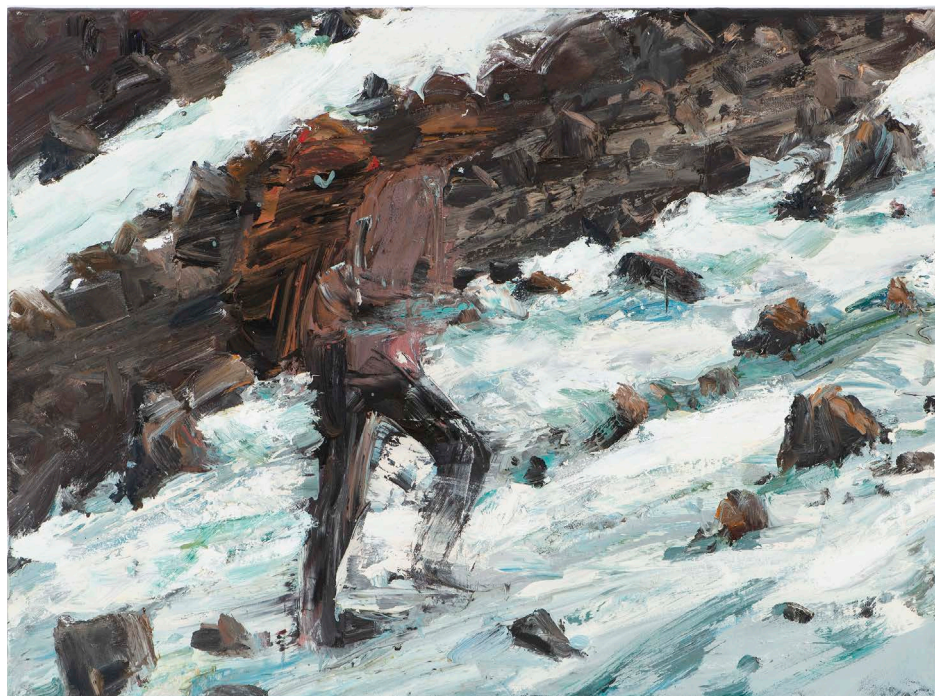

Climbing Glacier
2012

Oil and acrylic on polyester
56 x 76cm

Price (including GST): $7,500