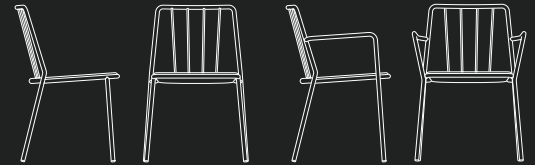

Think of Winnie™ as the cool cousin of the classic Windsor chair. Effortlessly chic, and easy to stack, and stack, and stack — it makes the rest of the family real envious.

Height Options	Café
Seat Options	White Oak Arm & Armless
Design	Samuel Pettersen