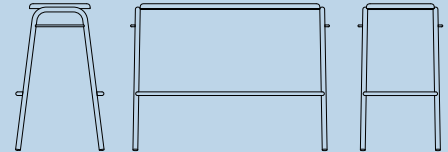

Height Options	Café
Seat Options	White Oak Arm & Armless
Design	Samuel Pettersen

Not your typical tube frame, Wedge adds a serious sense of intrigue to every space. With its deep seat, and elegant curve, it's a chair you want to learn more about. What is its past? Where did it come from? What are its hopes and dreams?

Height Options	Café
Seat Options	White Oak & Upholstered
Design	Geof Lilge

Every room needs a little attitude. Brat™ brings it with a curved backrest that lets you sit backwards and rest your arms on it like the 80s teen sitcom rebel you always wanted to be.

Height Options	Café
Seat Options	White Oak & Upholstered
Design	Geof Lilge

Tables and benches and stools, oh my! Hectic™ thrives in the most chaotic spaces. Its durable pieces can be easily mixed, matched, and moved in the most dire moments — like when George found out Martin was the one who kept parking in his reserved spot and they could NOT sit beside each other anymore.

Height Options	Café, Counter & Bar
Seat Options	White Oak & Upholstered
Table Top Options	32 x 66" & 32 x 90" Laminate & White Oak
Design	Geof Lilge

With its cushy seat and clean lines, Daytrip™ is superbly simple. Like, vanilla ice cream simple. It's got everything you need and nothing you don't. Even the story behind its name is simple...we just liked it.