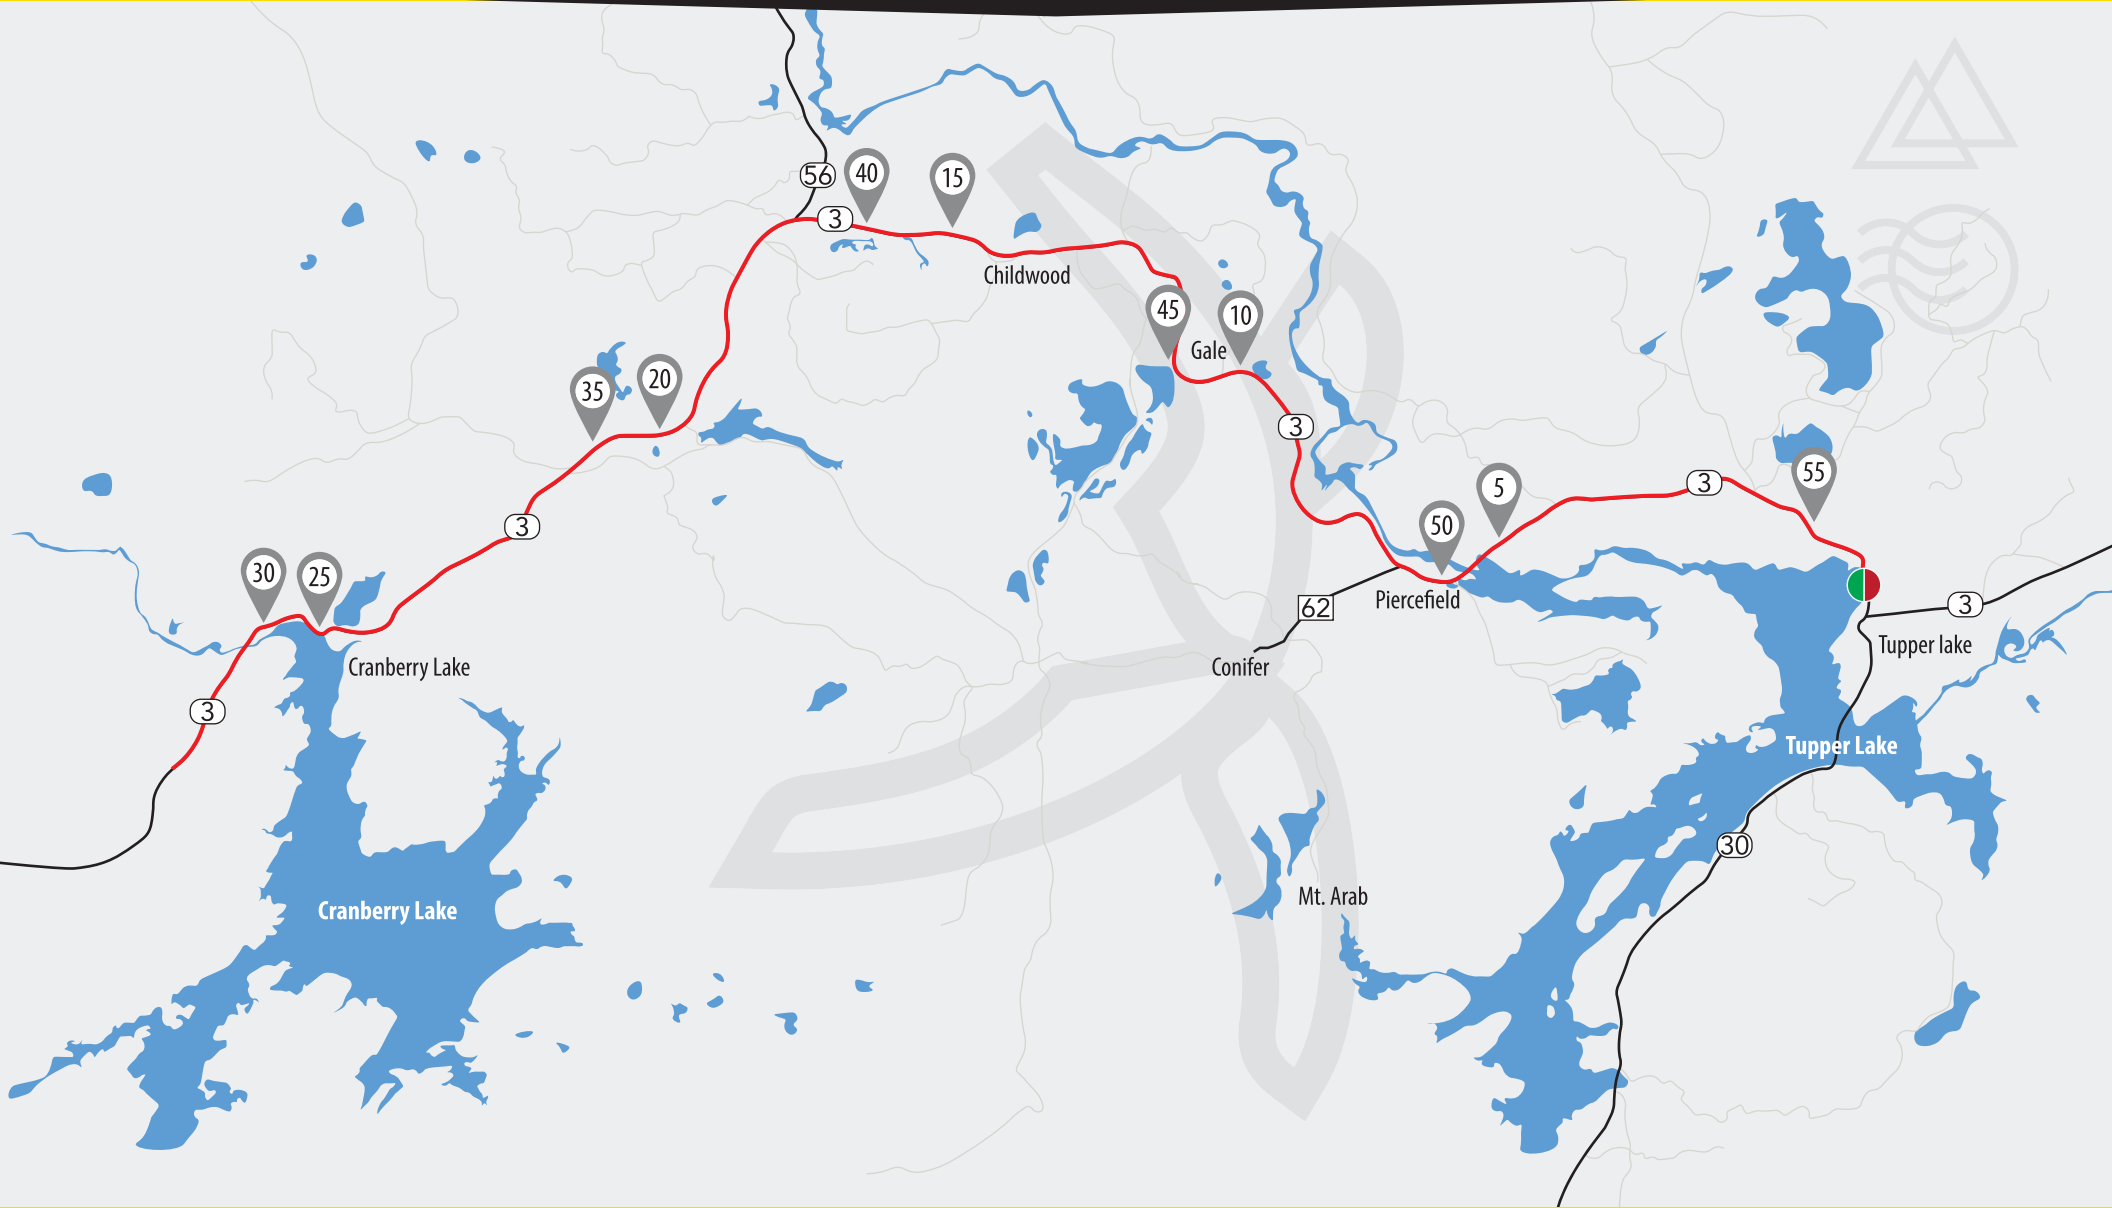

# Tinman Swim

TINMAN - Half Iron 70.3 - Swim: 1.2 mile / Bike: 56 mile / Run: 13.1 mile  
AQUABIKE - Swim: 1.2 mile / Bike: 56 mile • RELAY - Swim: 1.2 mile / Bike: 56 mile / Run: 13.1 mile

# Tinman Bike

TINMAN - Half Iron 70.3 - Swim: 1.2 mile / Bike: 56 mile / Run: 13.1 mile

AQUABIKE - Swim: 1.2 mile / Bike: 56 mile • RELAY - Swim: 1.2 mile / Bike: 56 mile / Run: 13.1 mile

# Tinman Run

TINMAN - Half Iron 70.3 - Swim: 1.2 mile / Bike: 56 mile / Run: 13.1 mile  
RELAY - Swim: 1.2 mile / Bike: 56 mile / Run: 13.1 mile