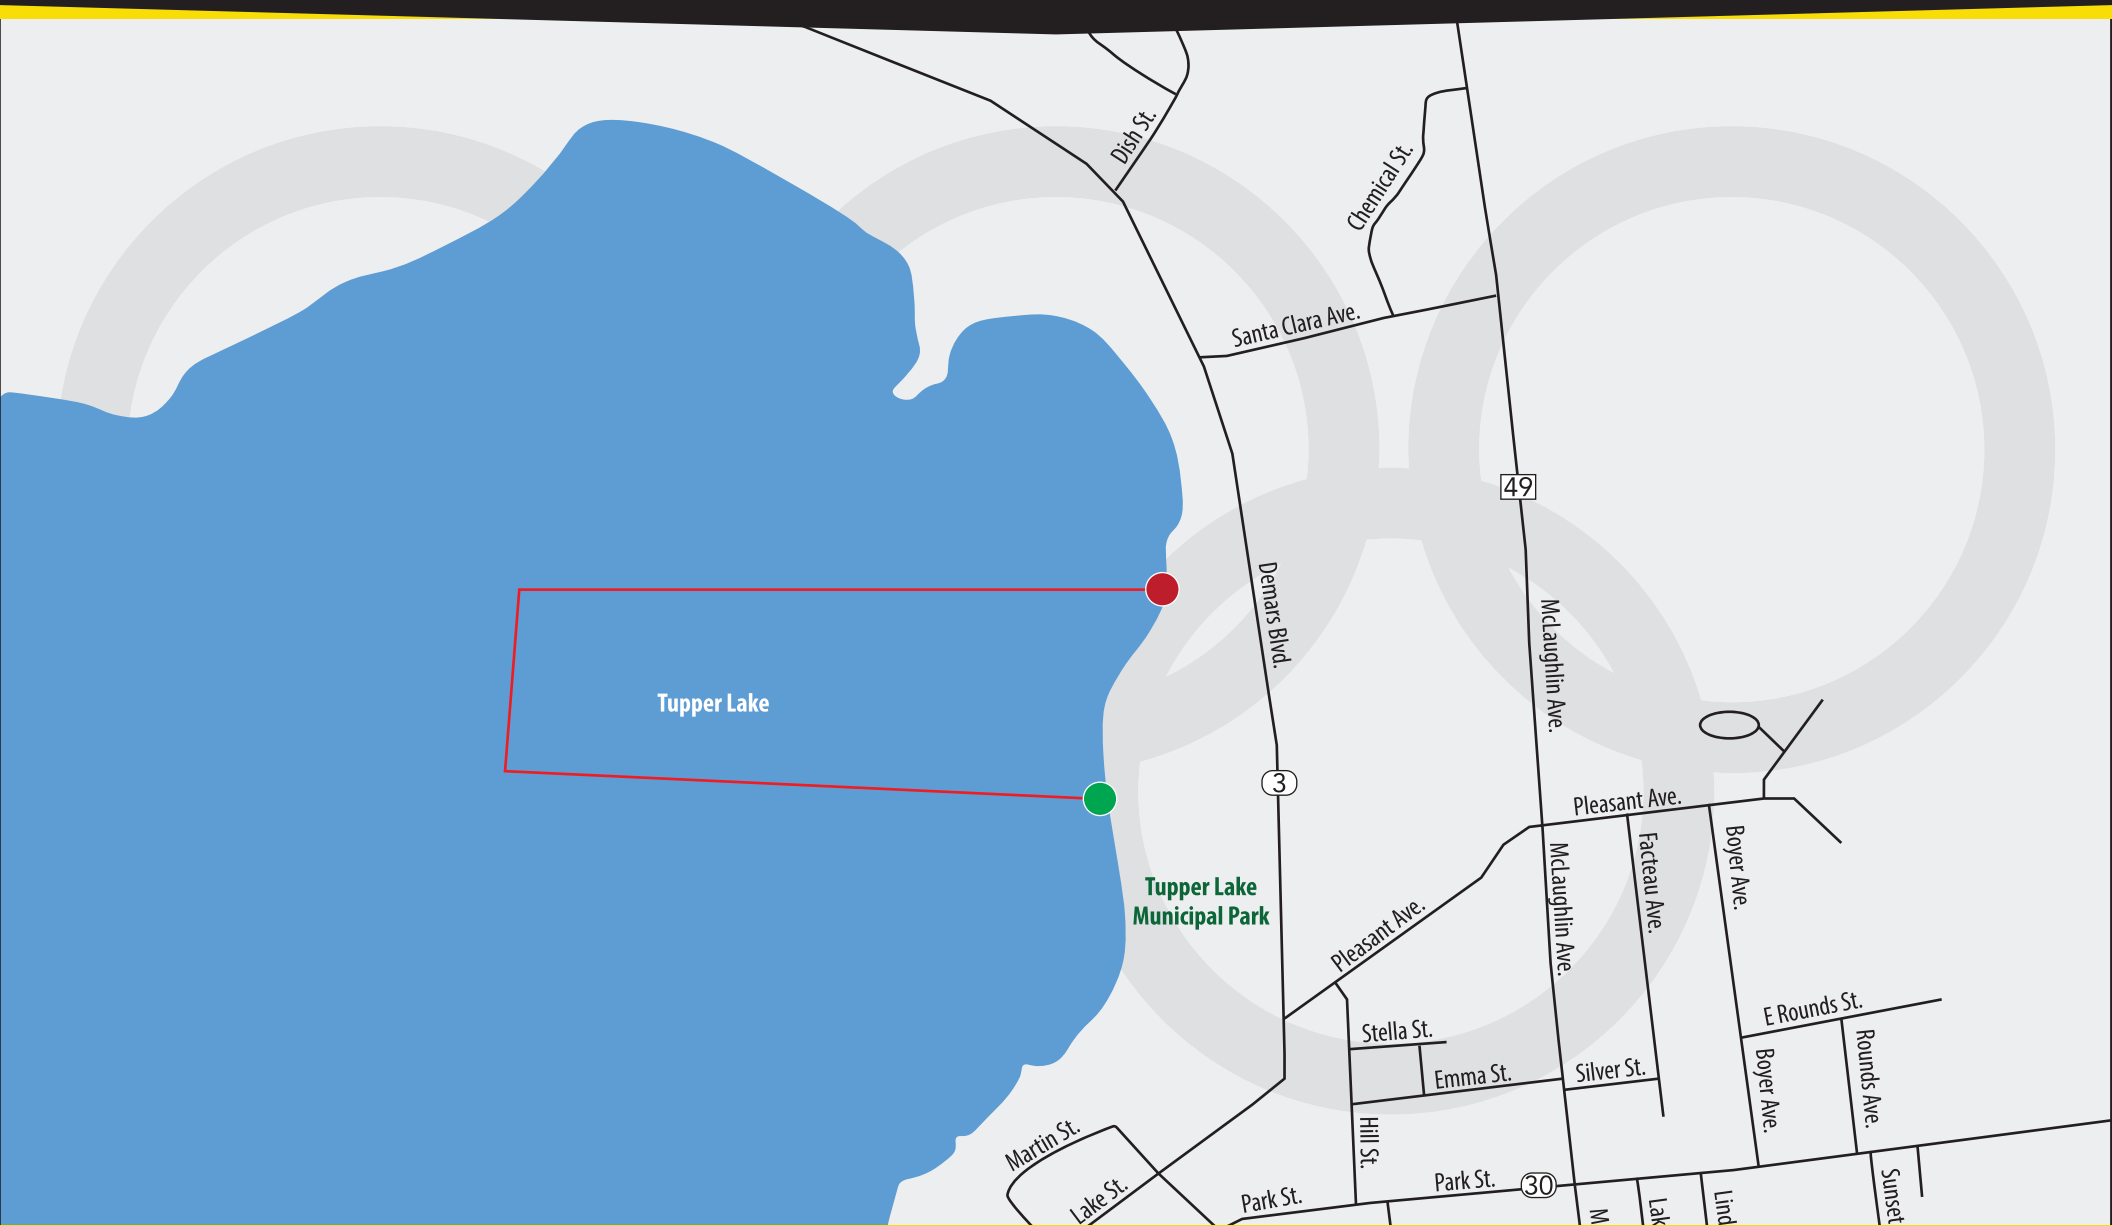

# Olympic Swim

OLYMPIC - Swim: .93 mile / Bike: 26 mile / Run: 6.2 mile

SWIM

# Olympic Bike

OLYMPIC - Swim: .93 mile / Bike: 26 mile / Run: 6.2 mile

BIKE

# Olympic Run

OLYMPIC - Swim: .93 mile / Bike: 26 mile / Run: 6.2 mile