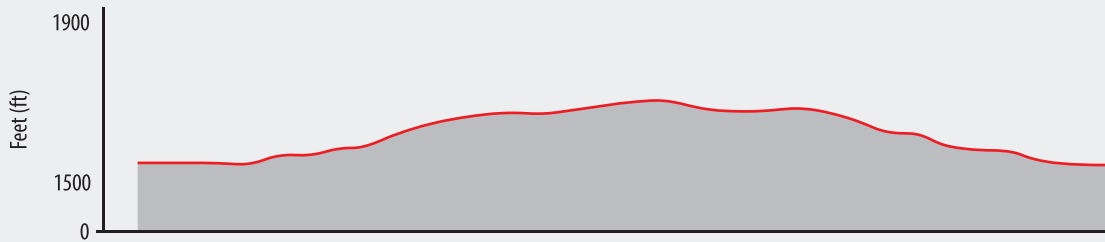

Course Elevation

Run: Tinman - Relay

Distance
13.10 mi

Sprint Run

Distance
3.16 mi

Olympic Run

Distance
6.20 mi