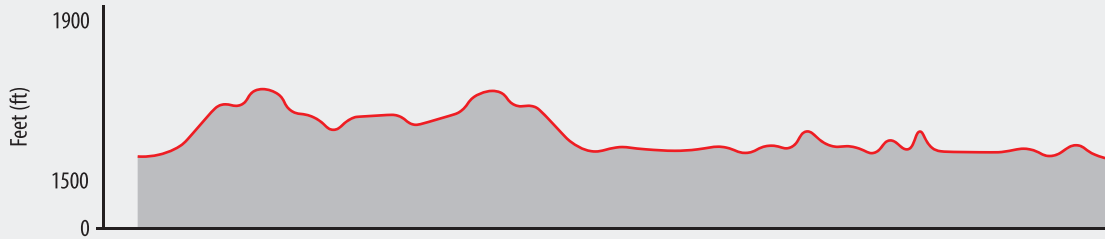

# Course Elevation

## Run: Tinman - Relay

Distance  
13.10 mi

## Sprint Run

Distance  
3.16 mi

## Olympic Run

Distance  
6.20 mi