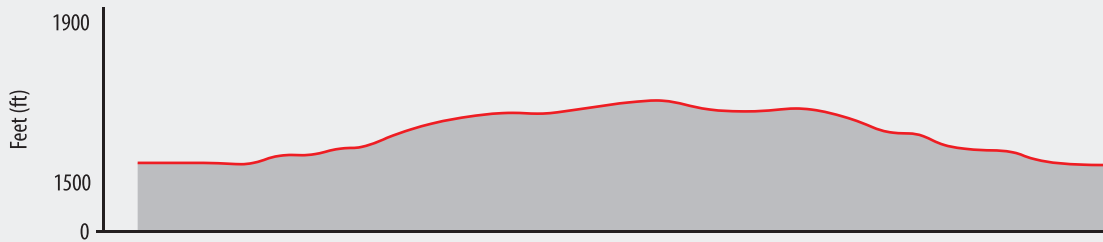

Course Elevation

Run: Tinman - Relay

Distance
13.10 mi

Sprint Run

Distance
3.16 mi

Olympic Run

Distance
6.20 mi