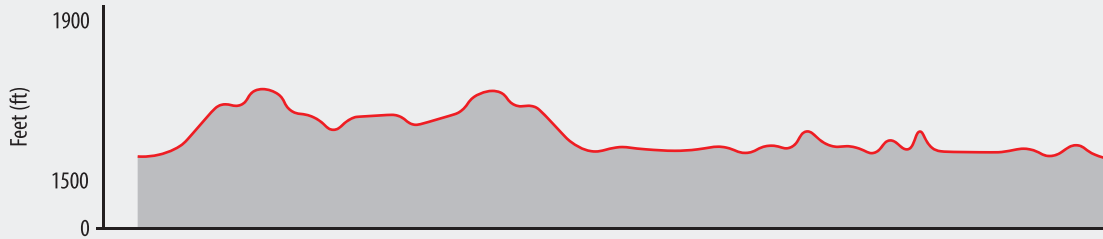

# Course Elevation

## Run: Tinman - Relay

Distance  
13.10 mi

## Olympic Run

Distance  
6.20 mi