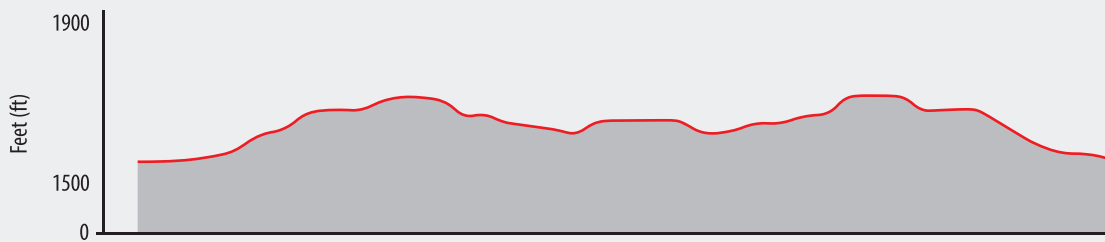

# Course Elevation

## Run: Tinman - Relay

Distance  
13.10 mi

## Olympic Run

Distance  
6.20 mi