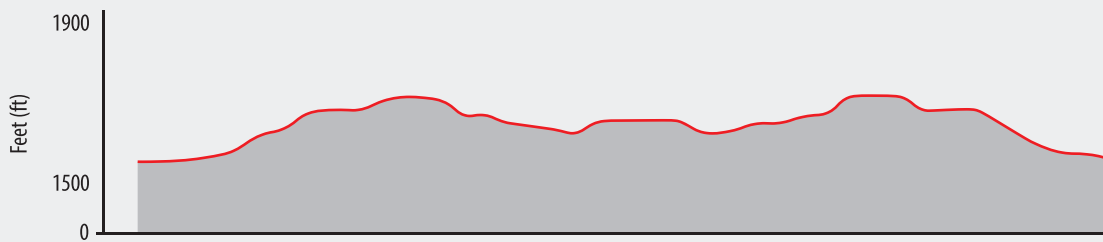

# Course Elevation

## Run: Tinman - Relay

Distance  
13.10 mi

## Olympic Run

Distance  
6.20 mi