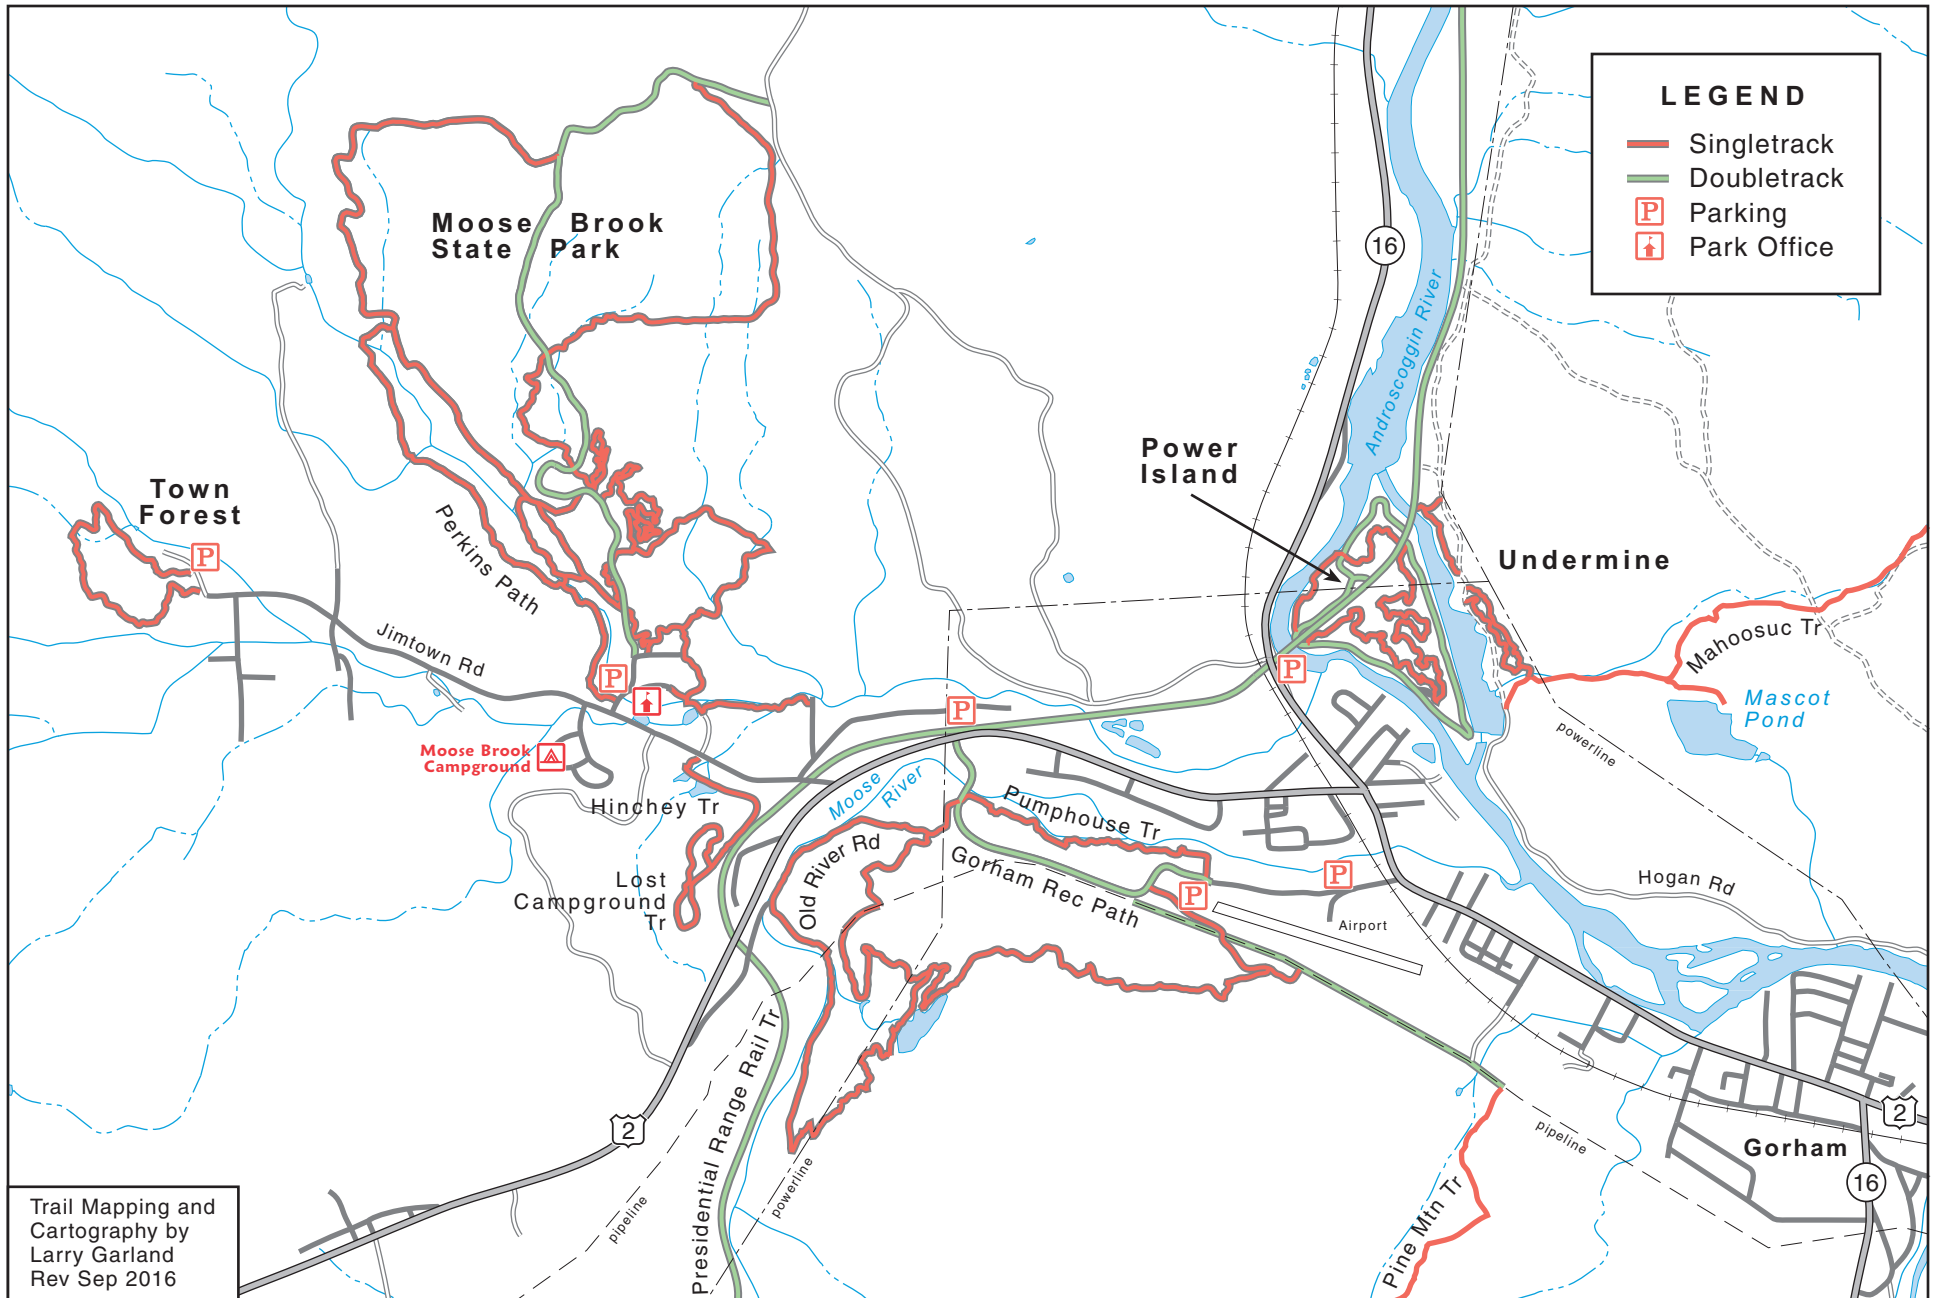

Gorham Trails

Coos Cycling Club

Trail Mapping and
Cartography by
Larry Garland
Rev Sep 2016