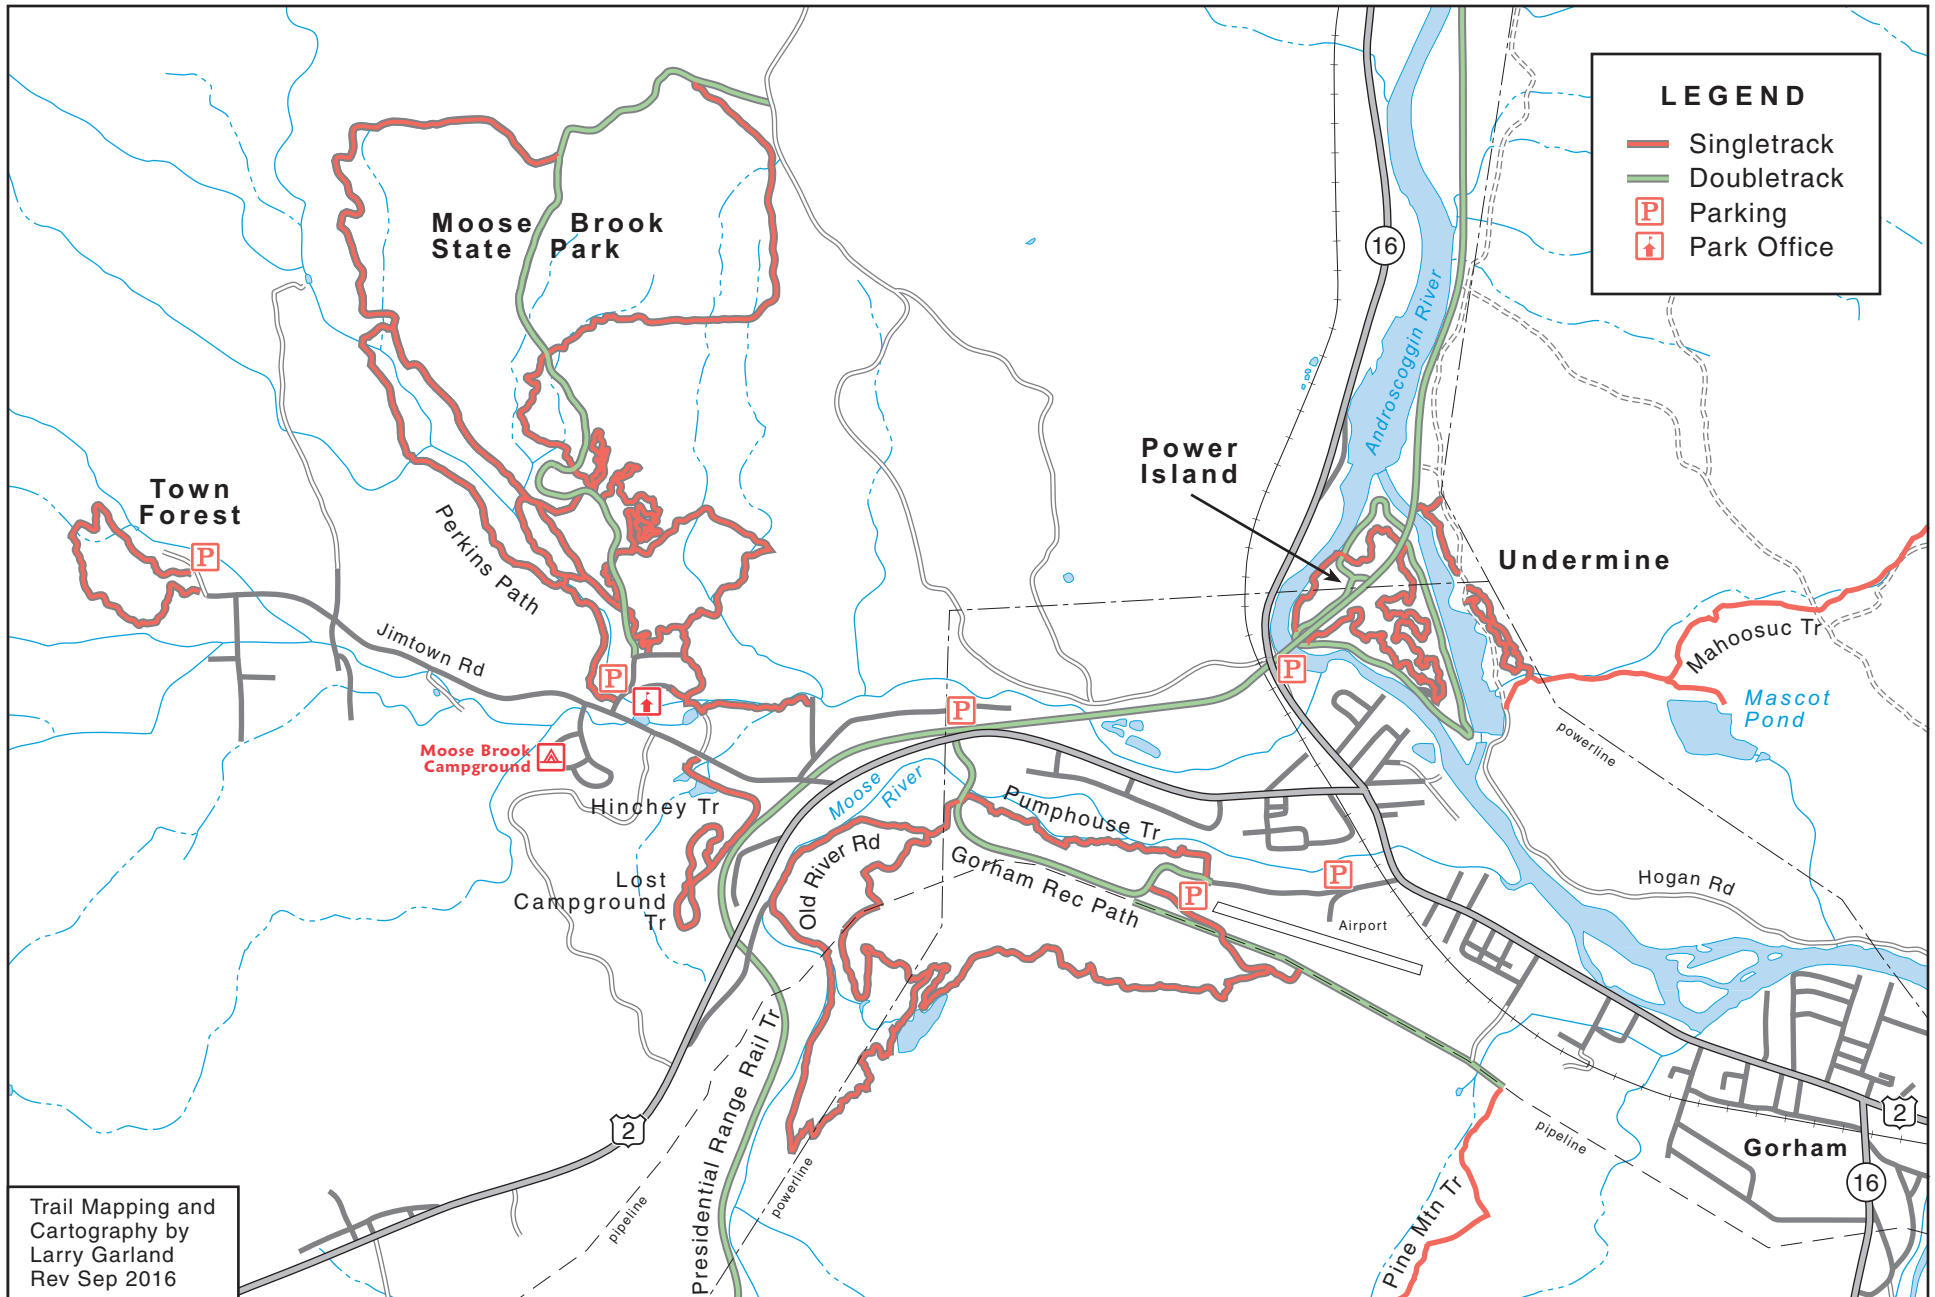

Gorham Trails

Coos Cycling Club

Trail Mapping and Cartography by Larry Garland
Rev Sep 2016