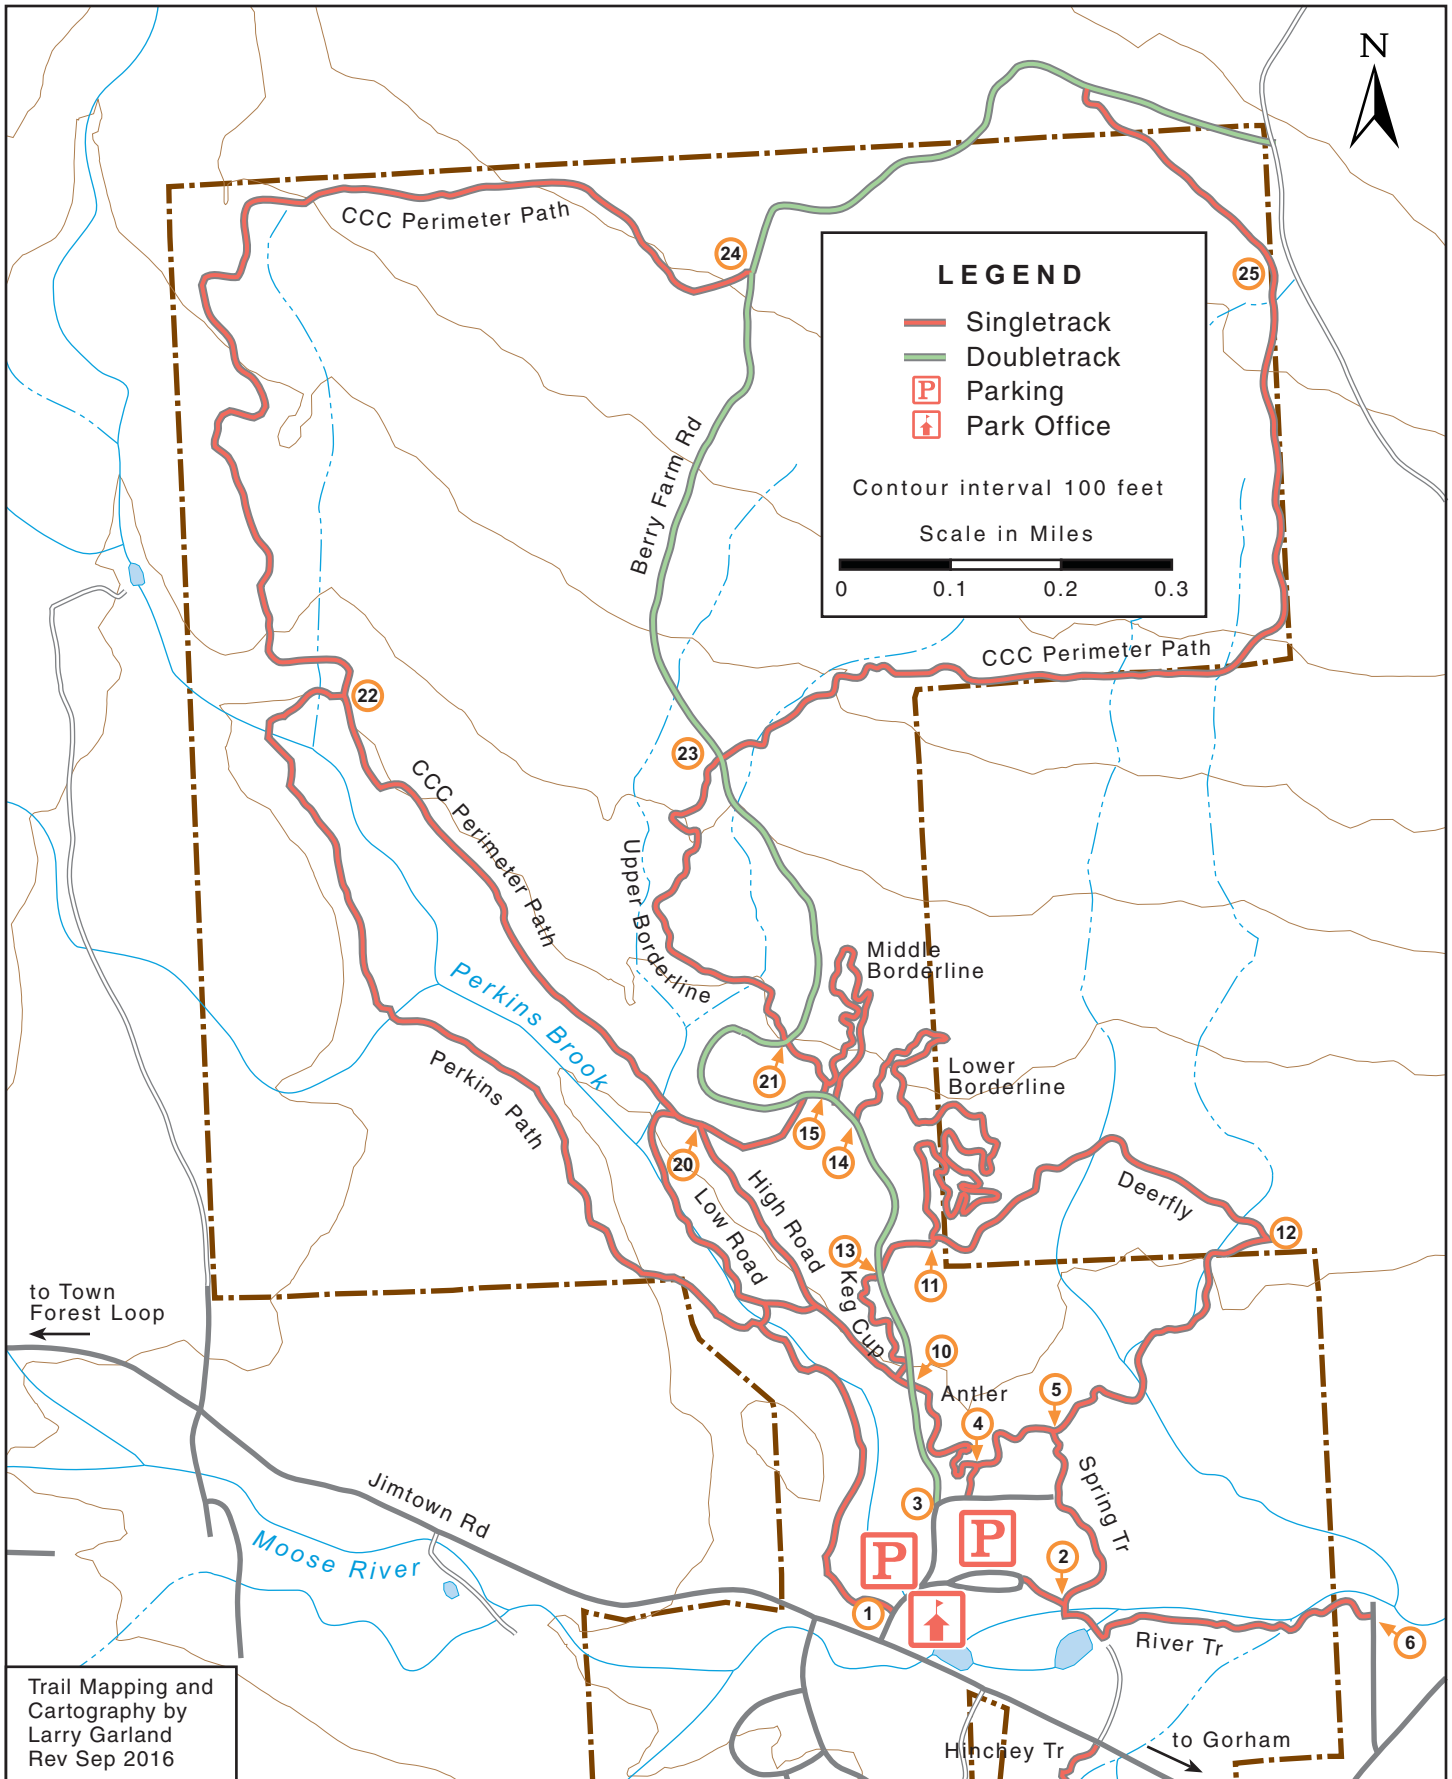

Moose Brook State Park

Coos Cycling Club

Trail Mapping and
Cartography by
Larry Garland
Rev Sep 2016