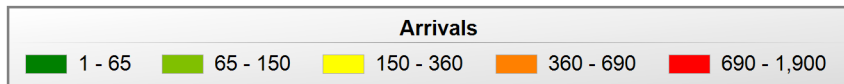

Department of State
 Bureau of Population, Refugees, and Migration
 Office of Admissions - Refugee Processing Center
 Refugee Arrivals by Processing Country
 All Nationalities

For the Reporting Period of October 1, 2017 through January 31, 2018

Cases: 2,754 **Individuals:** 6,708

Department of State
Bureau of Population, Refugees, and Migration
Office of Admissions - Refugee Processing Center
Refugee Arrivals by Processing Country
All Nationalities
For the Reporting Period of October 1, 2017 through January 31, 2018