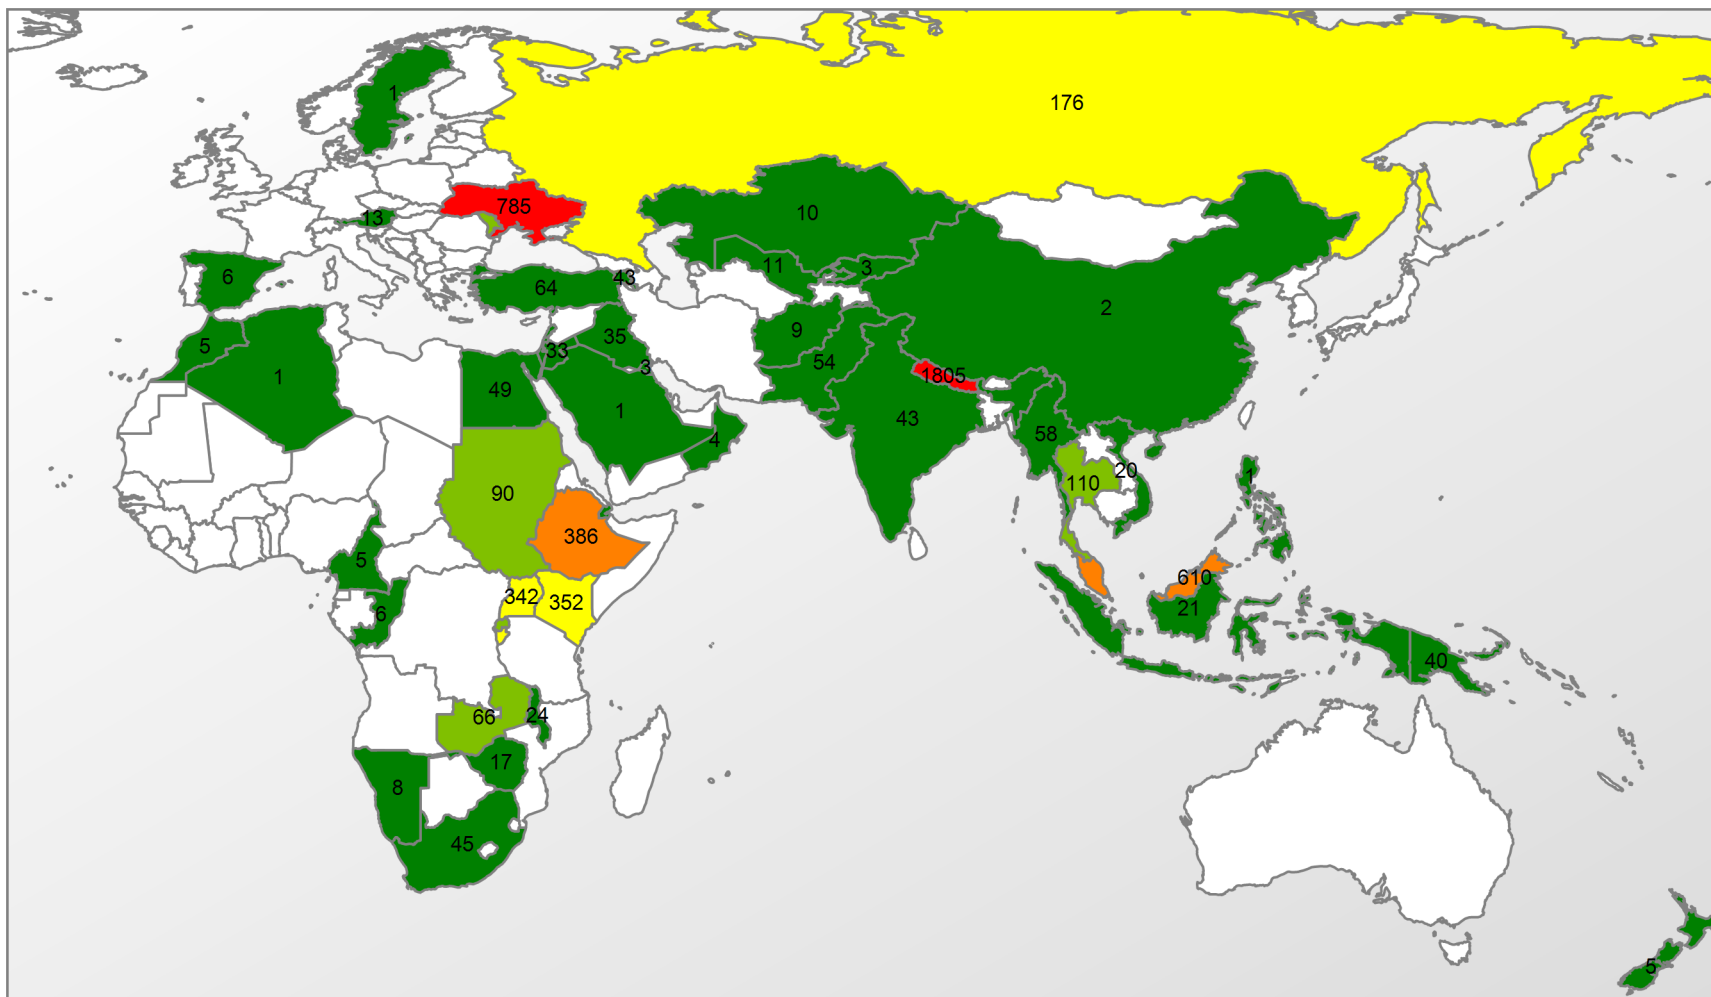

Cases: 2,754 **Individuals:** 6,708

Department of State
Bureau of Population, Refugees, and Migration
Office of Admissions - Refugee Processing Center
Refugee Arrivals by Processing Country
All Nationalities
For the Reporting Period of October 1, 2017 through January 31, 2018

Cases: 2,754

Individuals: 6,708

Country Location	Case	Inds
Afghanistan	4	9
Algeria	1	1
Argentina	1	1
Armenia	19	43
Austria	8	13
Belarus	30	86
Burma	24	58
Burundi	105	343
Cameroon	3	5
China	2	2
Congo	1	6
Costa Rica	12	24
Dem. Rep. Congo	3	3
Djibouti	8	11
Ecuador	15	27

Country Location	Case	Inds
India	20	43
Indonesia	18	21
Iraq	19	35
Israel	32	58
Jordan	14	33
Kazakhstan	6	10
Kenya	164	352
Kuwait	3	3
Kyrgyzstan	3	3
Lebanon	12	14
Malawi	13	24
Malaysia	233	610
Malta	41	53
Moldova	42	103
Morocco	4	5

Country Location	Case	Inds
Papua New Guinea	40	40
Philippines	1	1
Russia	61	176
Rwanda	46	130
Saudi Arabia	1	1
South Africa	12	45
Spain	1	6
Sri Lanka (Ceylon)	8	11
Sudan	40	90
Sweden	1	1
Tanzania	87	327
Thailand	45	110
Turkey	30	64
Uganda	112	342
Ukraine	255	785