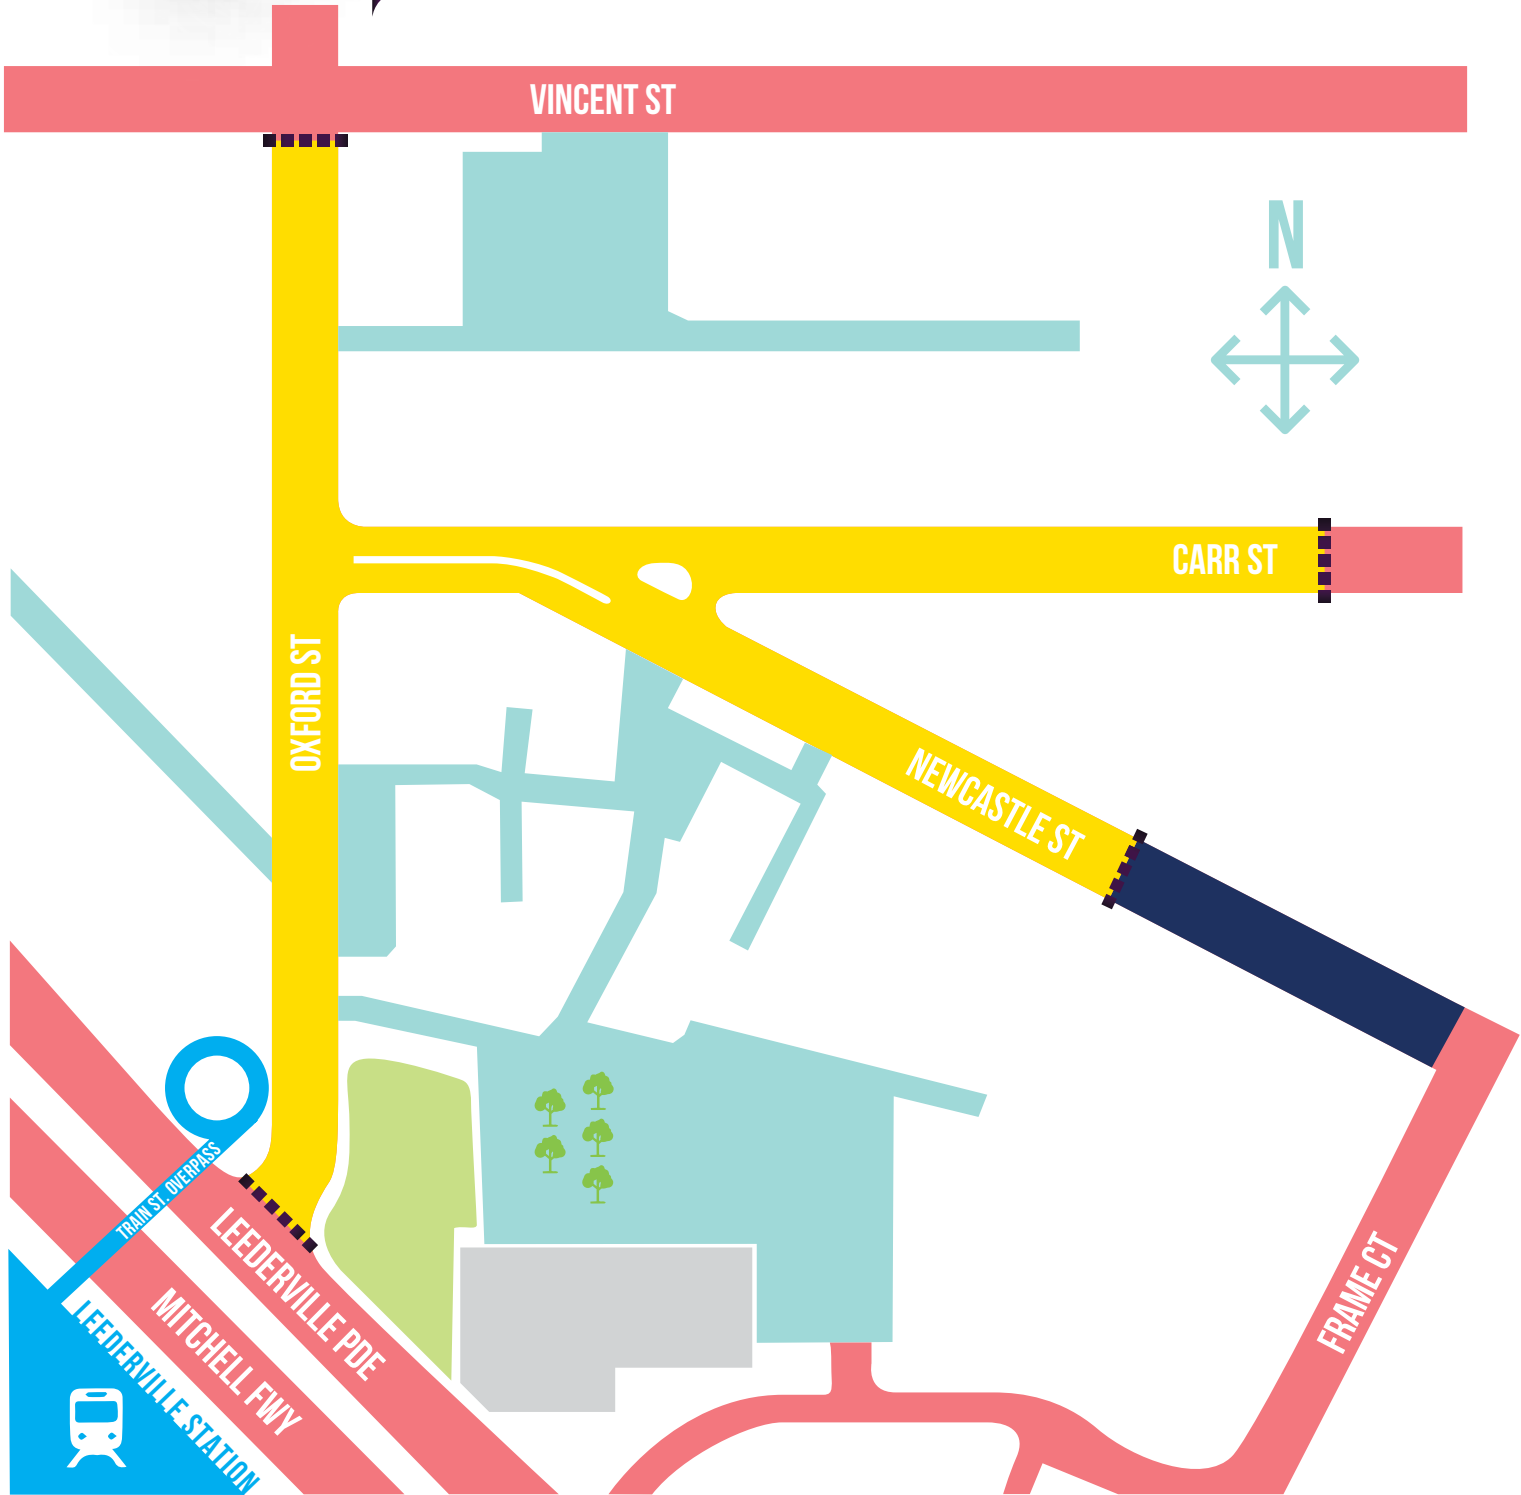

2017 LIGHT UP LEEDERVILLE CARNIVAL ROAD CLOSURES

THANKS TO OUR MAJOR SPONSOR CITY OF VINCENT

----- - ROAD BLOCK

■ - ROAD CLOSED

■ - LOCAL TRAFFIC ONLY

■ - OPEN AS USUAL

CLOSURES EFFECTIVE FROM 6AM UNTIL MIDNIGHT SUNDAY 3RD DECEMBER