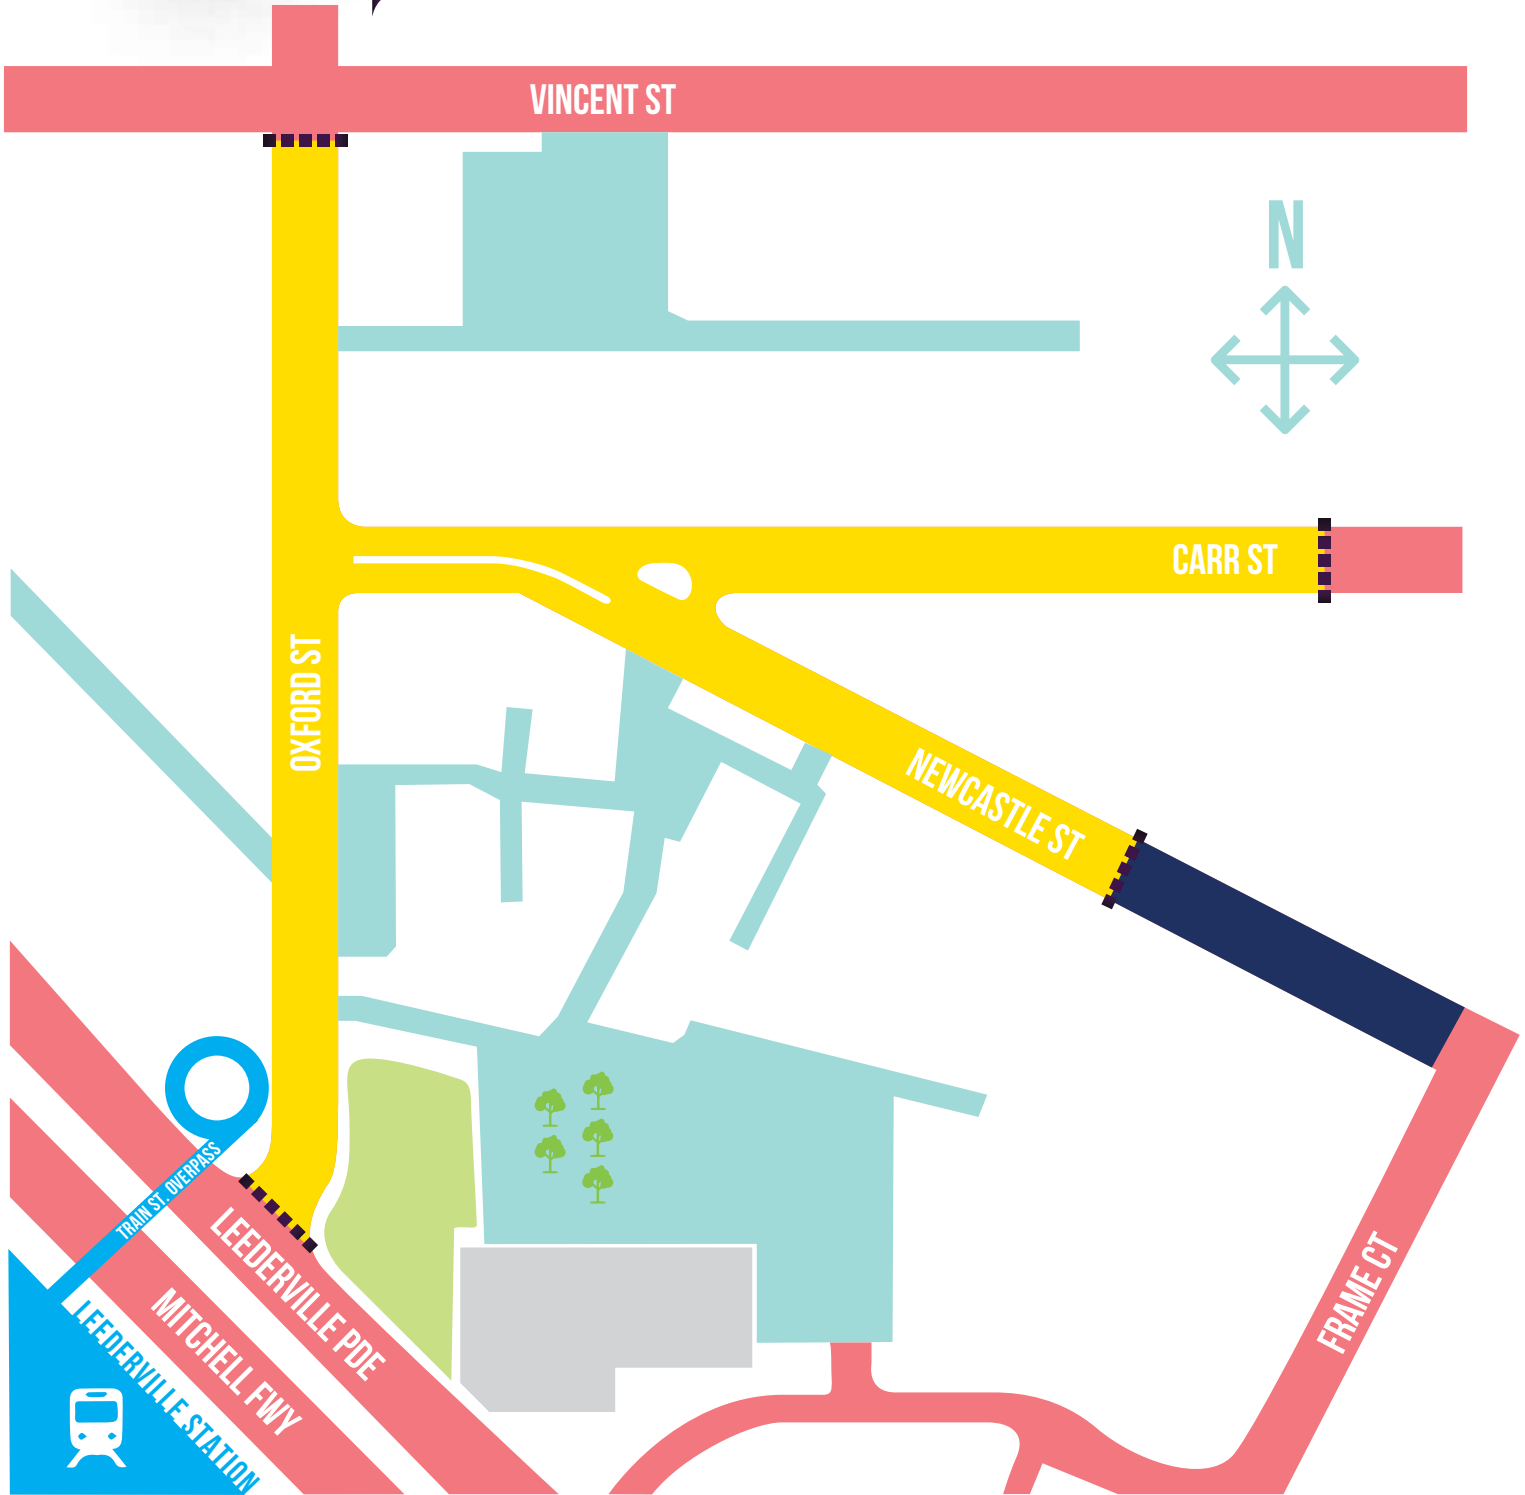

2017 LIGHT UP LEEDERVILLE CARNIVAL ROAD CLOSURES

THANKS TO OUR MAJOR SPONSOR CITY OF VINCENT

----- - ROAD BLOCK - ROAD CLOSED - LOCAL TRAFFIC ONLY - OPEN AS USUAL

CLOSURES EFFECTIVE FROM 6AM UNTIL MIDNIGHT SUNDAY 3RD DECEMBER