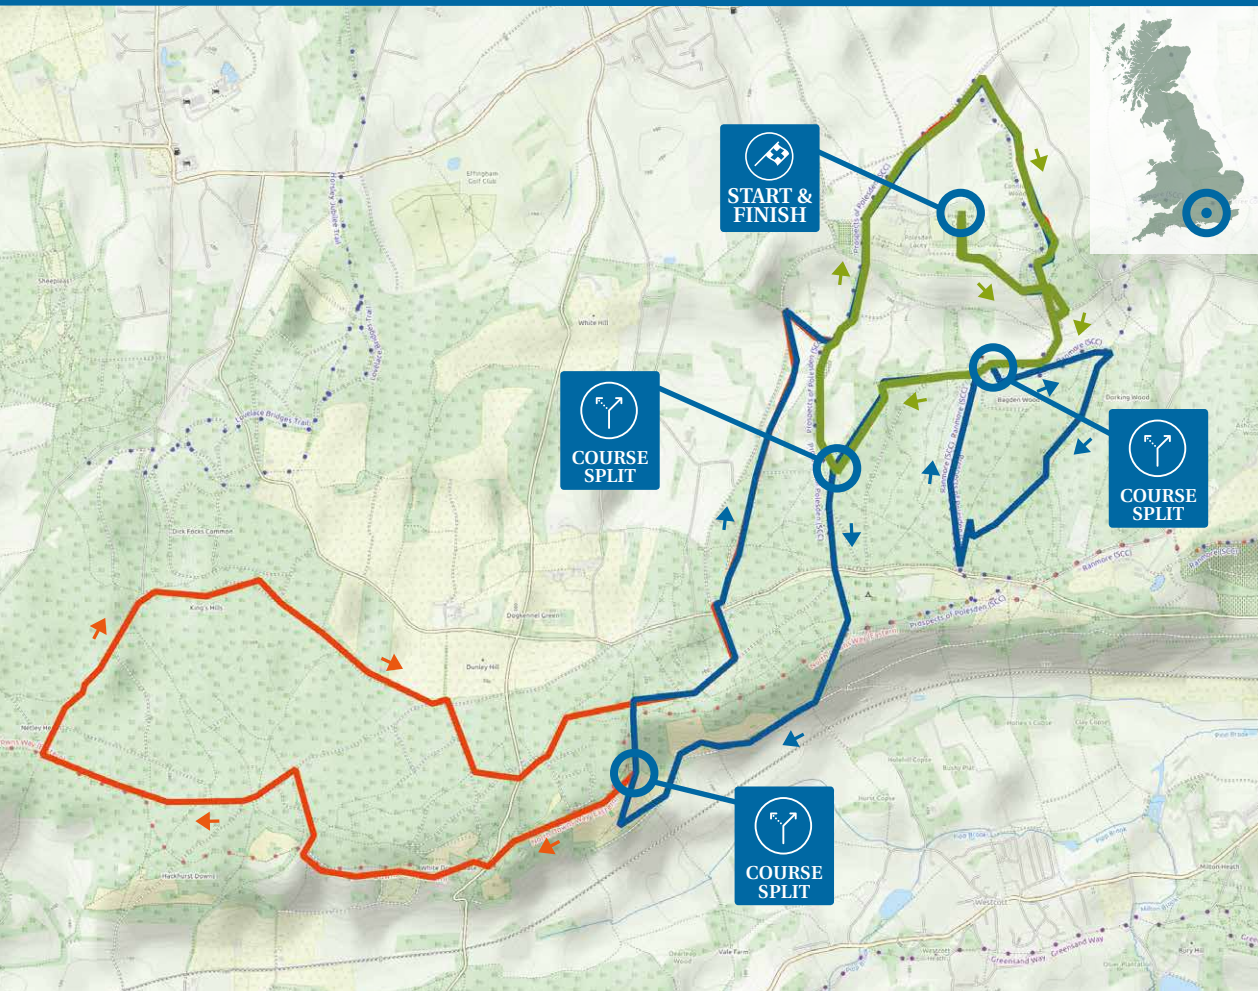

Saturday 13th May 2017

The Maverick inov-8 Original Surrey  
Polesden Lacey House

Polesden Lacey House,  
Great Booking,  
Nr Dorking, Surrey  
RH5 6BD

Gates open 8:00am  
Registration: 8:30am  
Race Start: 10am  
Front numbers will be issued & must  
be worn at all times

LONG

Elevation: + 481

MIDDLE

Elevation: + 381

SHORT

Elevation: + 161

### Course signage

- Follow the on course signage
- Listen to on course marshals
- Take care when crossing roads
- Be considerate to others
- Please close all gates, DO NOT litter!

### The Maverick inov-8 Original Series

Sussex: 25th February  
Hampshire: 4th March  
Dorset: 8th April  
Surrey: 13th May

Gloucestershire: 17th June  
Devon: 1st July  
Lancashire: 19th August  
Somerset: 2nd September