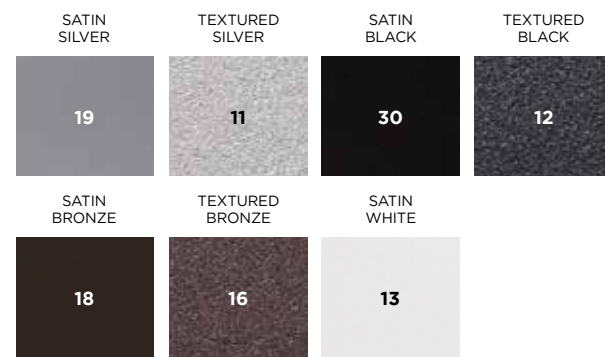

Aluminum Finishes