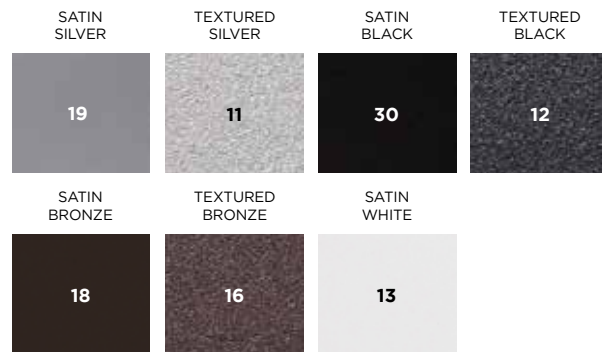

Classic POLYWOOD® Lumber

Select Availability  
Classic POLYWOOD® Lumber

All-Weather Weave

Aluminum Finishes

Stock All-Weather Sling Fabric

Marine Grade Polymer (MGP) Lumber

STANDARD Performance Fabrics **NEW**

**MATERIALS KEY** (Materials Index pages 82-83):

**T** Vintage Traditional Colors | **V** Vintage Vibrant Colors