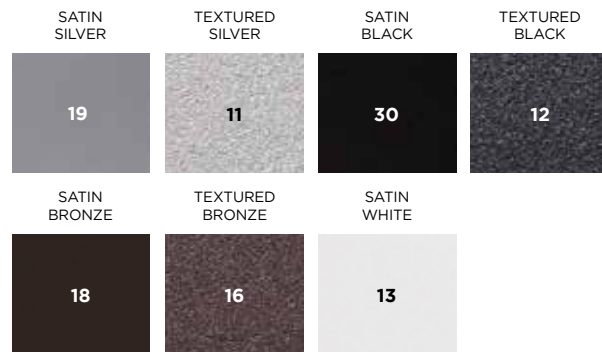

Classic POLYWOOD® Lumber

Select Availability  
Classic POLYWOOD® Lumber

All-Weather Weave

Aluminum Finishes

Stock All-Weather Sling Fabric

Marine Grade Polymer (MGP) Lumber

STANDARD Performance Fabrics **NEW**