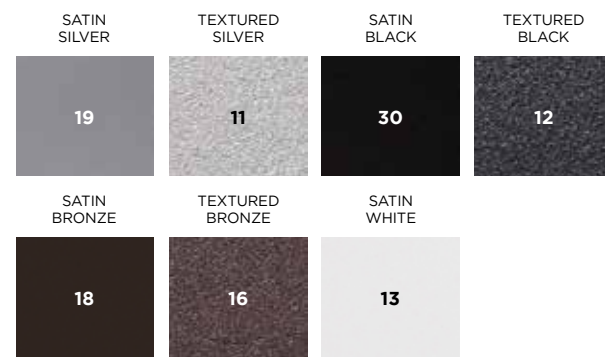

# *Vintage Finish*

Our Vintage Finish was inspired by wire brushed textures and the richness of matte painted wood. It's a crisp finish that's easy to clean and will endure anything nature throws its way.

Vintage POLYWOOD® Lumber

Aluminum Finishes

Stock All-Weather Sling Fabric

STANDARD Performance Fabrics **NEW**

GRADE A Performance Fabrics

GRADE B Performance Fabrics

MATERIALS KEY:

**NEW** NCBT37  
**Nautical 37\" Bar Table**  
Seats 4