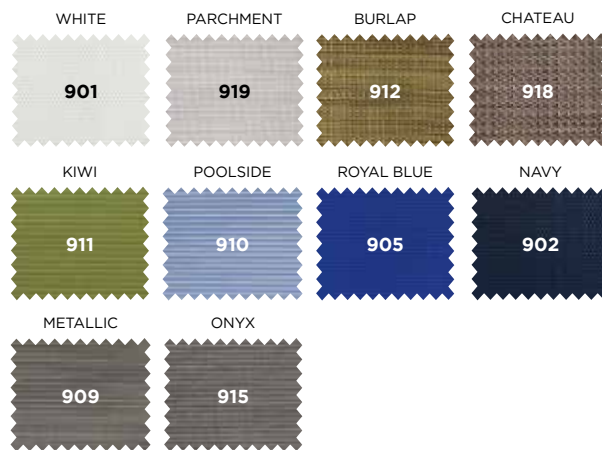

# Classic Finish

Our original finish, Classic Finish, is a timeless, smooth texture with a satin painted wood appearance. Unlike real wood, it's easy to clean and will endure anything nature throws its way.

Classic POLYWOOD® Lumber

Select Availability  
Classic POLYWOOD® Lumber

All-Weather Weave

Aluminum Finishes

Stock All-Weather Sling Fabric

Marine Grade Polymer (MGP) Lumber

STANDARD Performance Fabrics **NEW**

GRADE A Performance Fabrics

GRADE B Performance Fabrics

MATERIALS KEY: