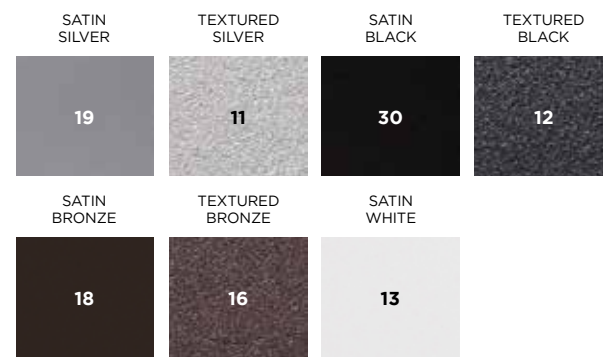

Vintage POLYWOOD® Lumber

Aluminum Finishes

Stock All-Weather Sling Fabric

STANDARD Performance Fabrics **NEW**

GRADE A Performance Fabrics

GRADE B Performance Fabrics

MATERIALS KEY:

BENCHES & SWINGS

T Vintage Traditional Colors  |  Performance Fabric