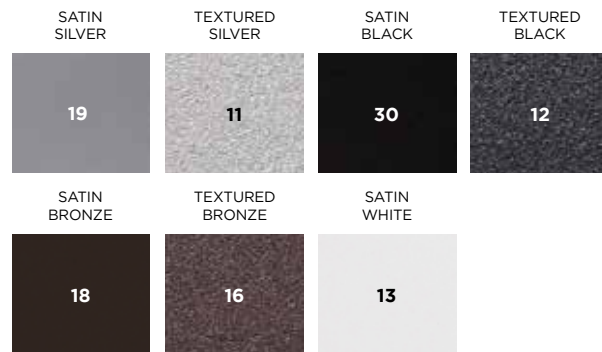

Classic POLYWOOD® Lumber

Select Availability
Classic POLYWOOD® Lumber

All-Weather Weave

Aluminum Finishes

Stock All-Weather Sling Fabric

Marine Grade Polymer (MGP) Lumber

STANDARD Performance Fabrics **NEW**

T Vintage Traditional Colors  |  Performance Fabric