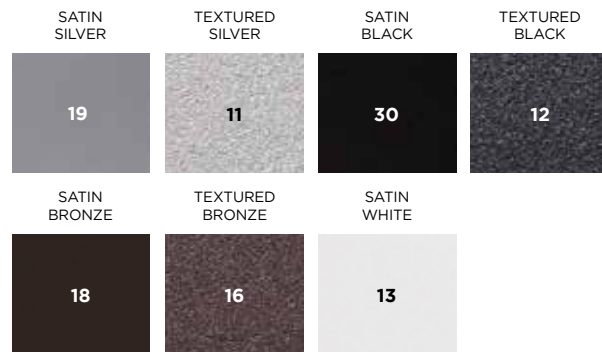

Classic POLYWOOD® Lumber

Select Availability
Classic POLYWOOD® Lumber

All-Weather Weave

Aluminum Finishes

Stock All-Weather Sling Fabric

Marine Grade Polymer (MGP) Lumber

STANDARD Performance Fabrics **NEW**