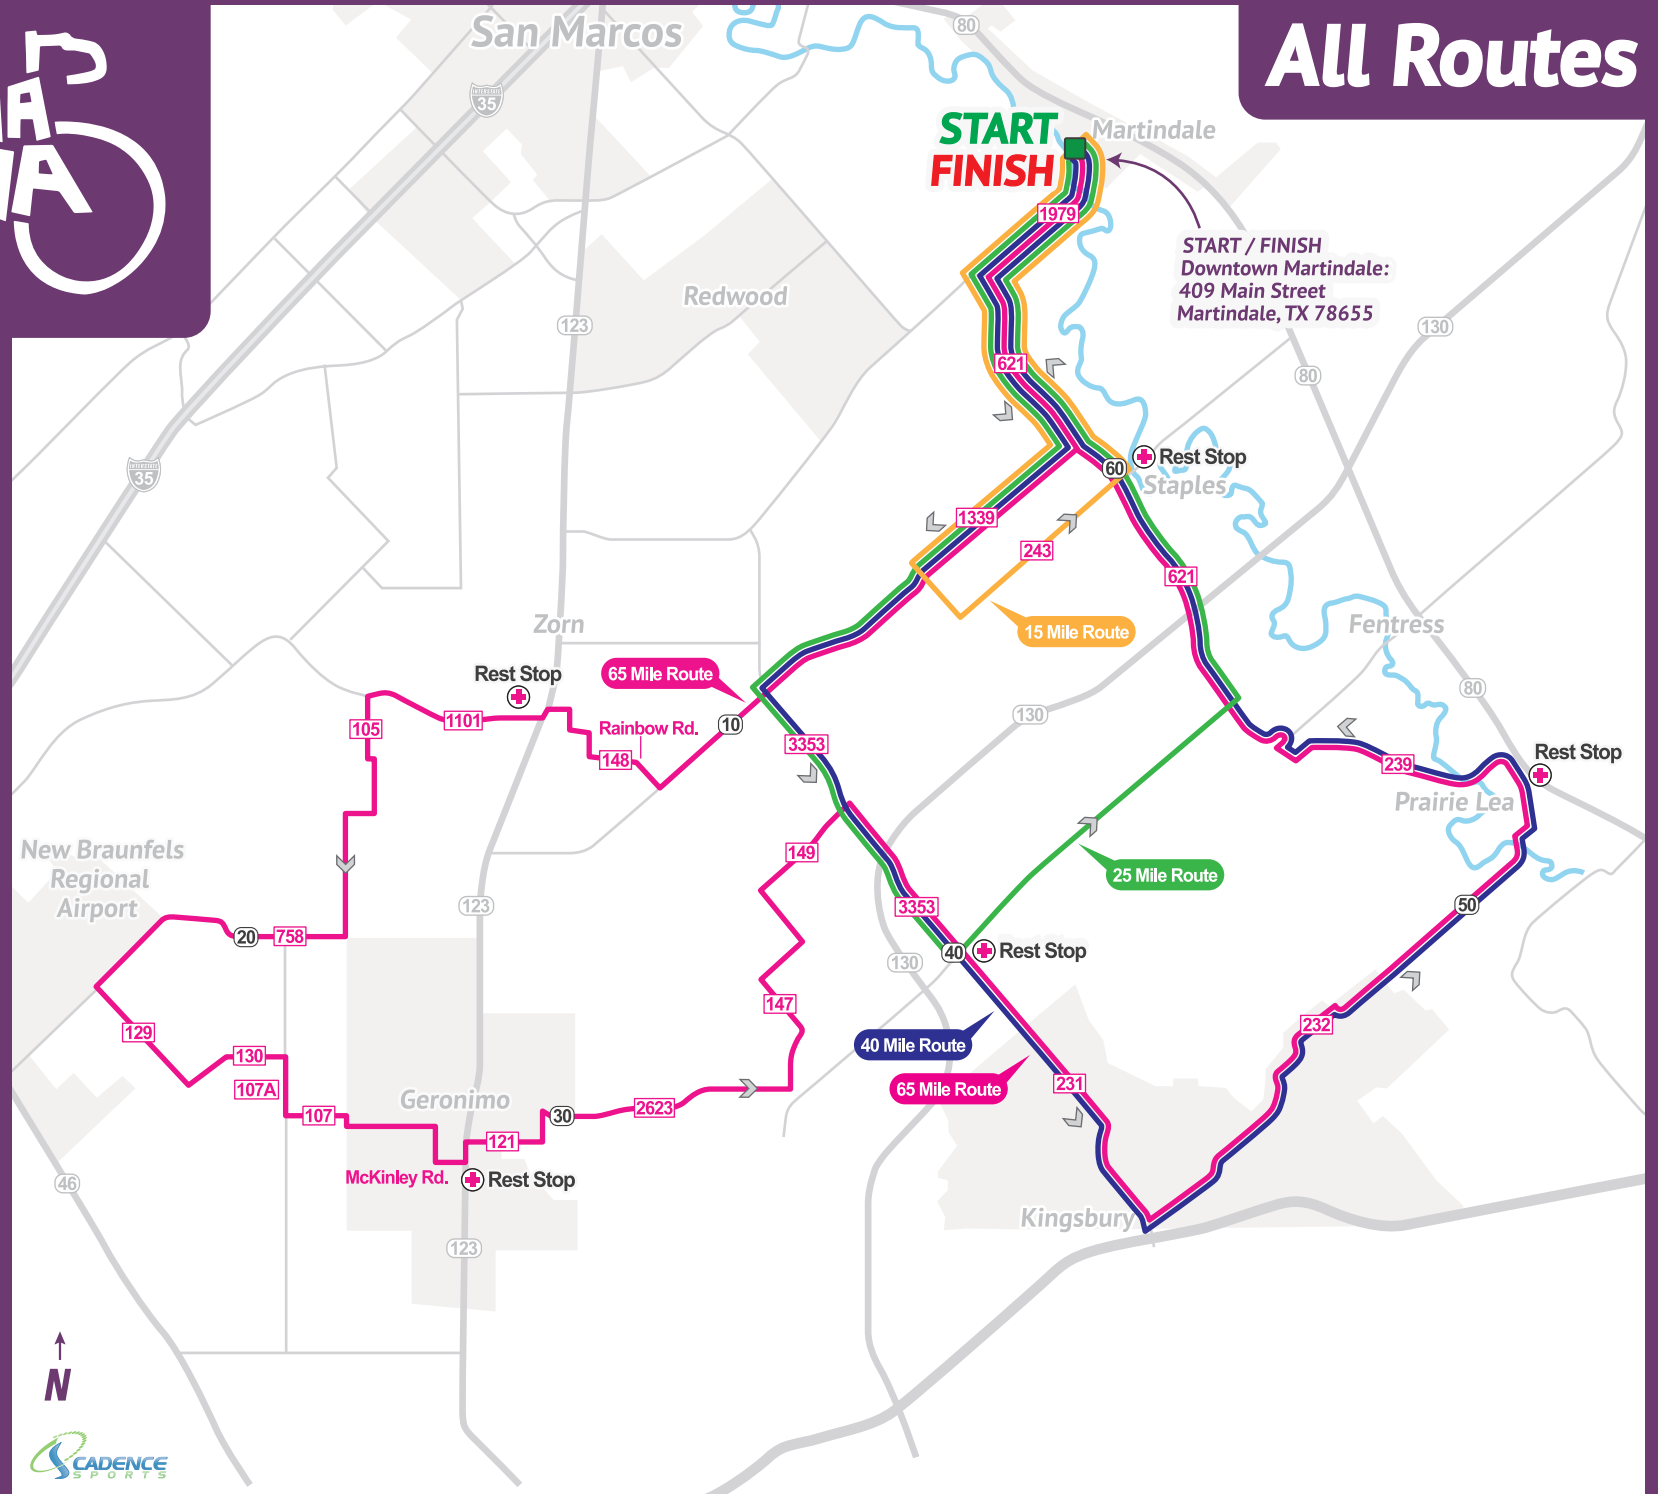

# All Routes

## LEGEND

- 65 Mile Route █
- 40 Mile Route █
- 25 Mile Route █
- 15 Mile Route █
- Direction ➤
- Start/Finish ■
- Rest Stop ⊕
- Mileage 10

For various reasons, personal GPS data will NOT match perfectly with this map & profile. All information is approximate & subject to change at any time.

Routes are subject to change at any time.