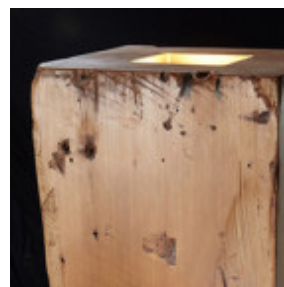

LIGHT

1.4w LED Mini Disc

+ LED strip lighting

WWW.TREOLOGY.CO.NZ

PHONE :+64 3 423 1741

EMAIL- INFO@TREOLOGY.CO.NZ