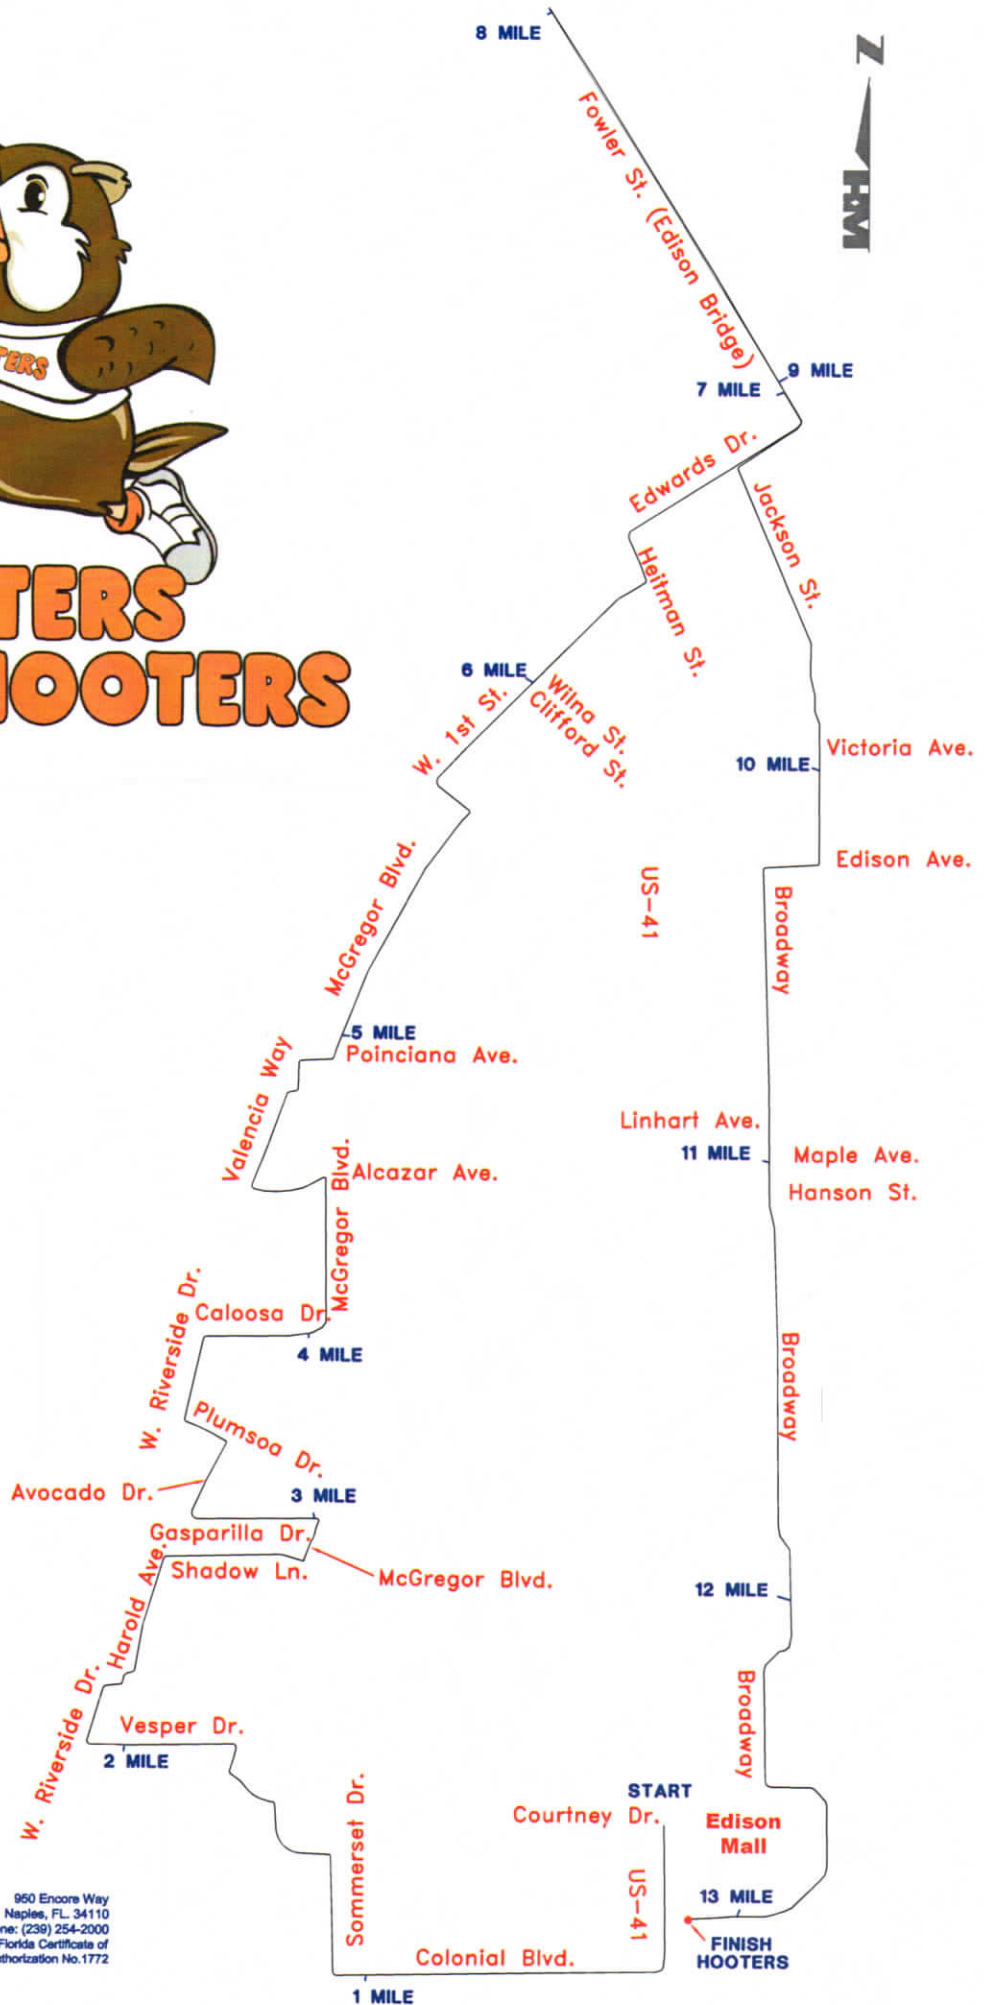

HOOTERS TO HOOTERS