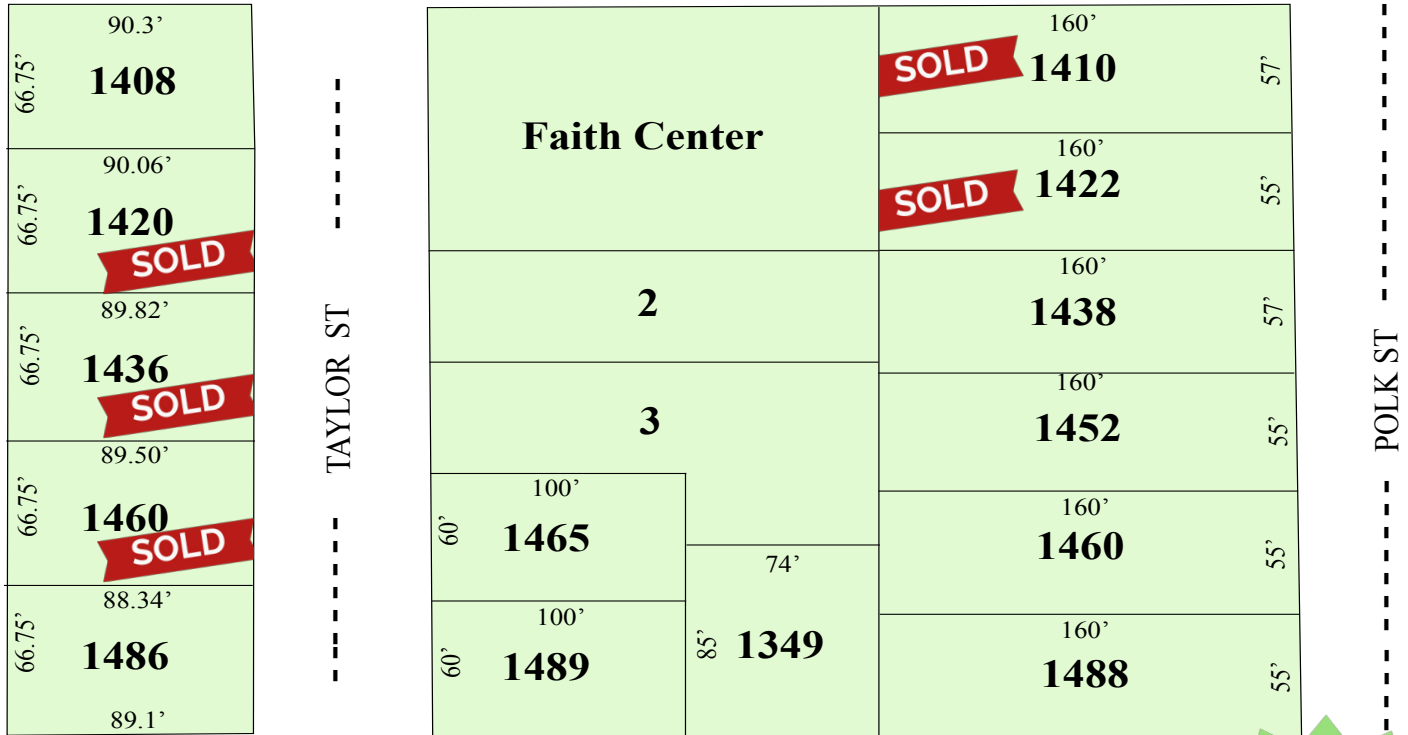

Directions:

Head South on Polk St. Turn East on 14th Ave West.

Preliminary Design. Subject to Change.

Polk & Taylor

NORTH

14TH AVE
WEST

15TH AVE
WEST

**CLICK ON
LOT
FOR MORE
INFO!!**