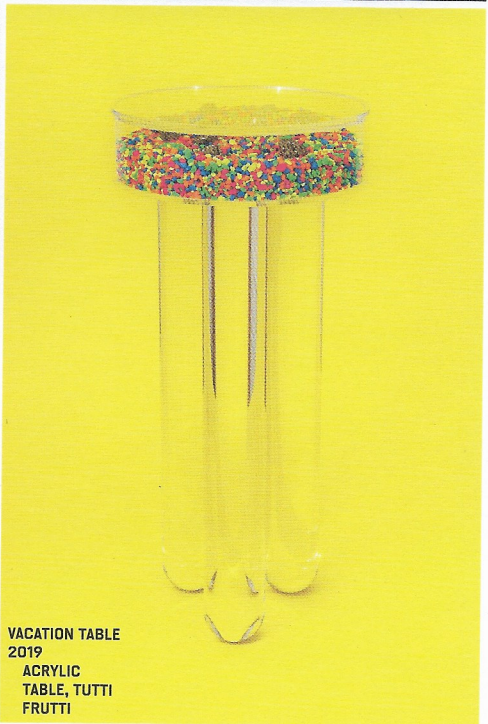

VACATION TABLE
2019
ACRYLIC
TABLE, TUTTI
FRUTTI