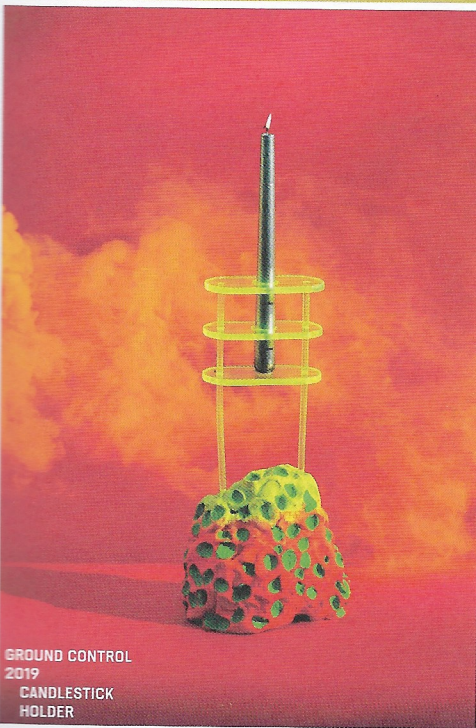

slanted 35

los angeles

PORNSTARS

EXTRAS

COPS

LEELO TABLE
2019
WAVY LAYERS
OF PINK AND
BRONZE
ACRYLIC, ET
COLLECTION

REBI SIDE TABLE
2019
ET COLLECTION

DOROTHY LAMP
2019
22.86 × 10 × 38 CM