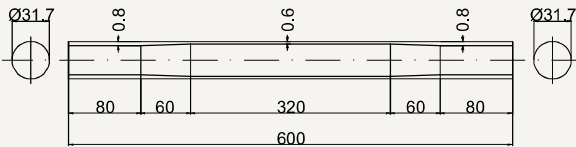

Zero Uno class top tubing

cod : MTO254C102

State	Weight	Use
BKS	242 g	Road

cod : MTO286B301

State	Weight	Use
BKS	247 g	Road

cod : MTO317C501

State	Weight	Use
BKS	338 g	Road - Cyclocross - MTB

cod : MTO317C50140

State	Weight	Use
BKS	338 g	Road - Cyclocross - MTB

cod : MTO350B703

State	Weight	Use
BKS	365 g	Cyclocross - MTB