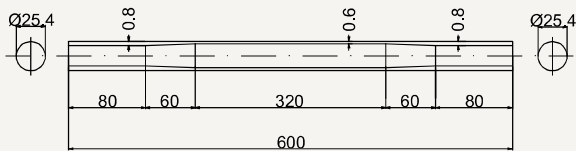

Zero Uno class top tubing

cod : MTO254C102

State	Weight	Use
BKS	242 g	Road

cod : MTO286B301

State	Weight	Use
BKS	247 g	Road

cod : MTO317C501

State	Weight	Use
BKS	338 g	Road - Cyclocross - MTB

cod : MTO317C50140

State	Weight	Use
BKS	338 g	Road - Cyclocross - MTB

cod : MTO350B703

State	Weight	Use
BKS	365 g	Cyclocross - MTB