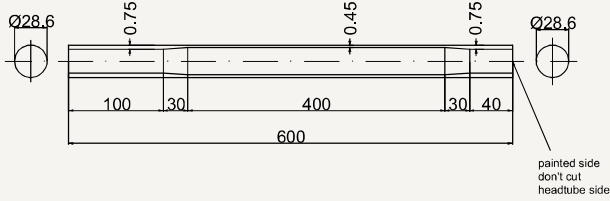

Zero Uno class top tubing

cod : MTO254C102

State	Weight	Use
BKS	242 g	Road

cod : MTO286B301

State	Weight	Use
BKS	247 g	Road

cod : MTO317C501

State	Weight	Use
BKS	338 g	Road - Cyclocross - MTB

cod : MTO317C50140

State	Weight	Use
BKS	338 g	Road - Cyclocross - MTB

cod : MTO350B703

State	Weight	Use
BKS	365 g	Cyclocross - MTB