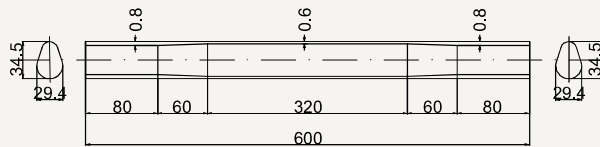

Zero Uno class top tubing

cod : MTO254C102

State	Weight	Use
BKS	242 g	Road

cod : MTO286B301

State	Weight	Use
BKS	247 g	Road

cod : MTO317C501

State	Weight	Use
BKS	338 g	Road - Cyclocross - MTB

cod : MTO317C50140

State	Weight	Use
BKS	338 g	Road - Cyclocross - MTB

cod : MTO350B703

State	Weight	Use
BKS	365 g	Cyclocross - MTB