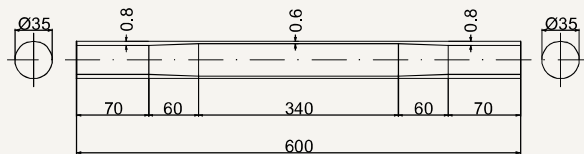

Zero Uno class top tubing

cod : MTO254C102

State	Weight	Use
BKS	242 g	Road

cod : MTO286B301

State	Weight	Use
BKS	247 g	Road

cod : MTO317C501

State	Weight	Use
BKS	338 g	Road - Cyclocross - MTB

cod : MTO317C50140

State	Weight	Use
BKS	338 g	Road - Cyclocross - MTB

cod : MTO350B703

State	Weight	Use
BKS	365 g	Cyclocross - MTB