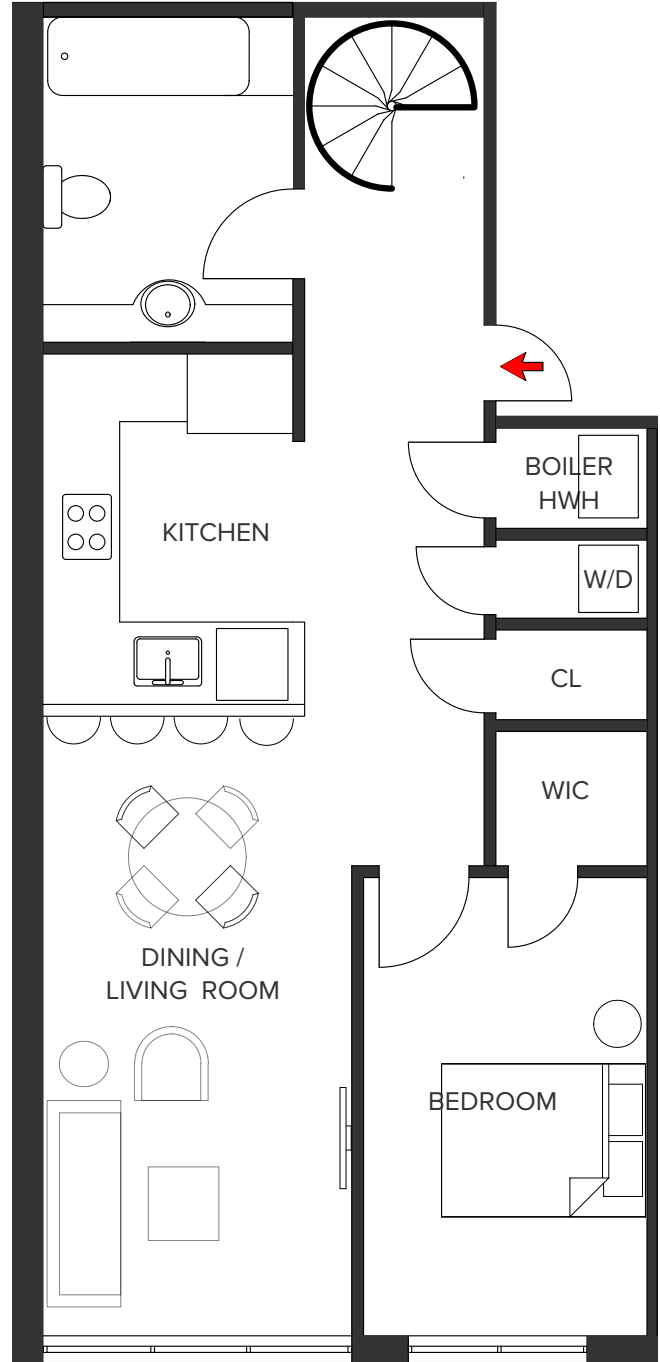

LOWER LEVEL

FIRST FLOOR

PROSPECT  
MANOR  
351 PROSPECT PL

**RESIDENCE 1A**

1 BEDROOMS + REC ROOM  
1 BATHROOM  
847 SF (~79 SM)

Nest Seekers  
INTERNATIONAL  
the serhant team

PROSPECTMANORBK.COM

All measurements are approximate and subject to normal construction variances and tolerances and may vary from floor to floor. Sponsor reserves the right to make changes in accordance with the terms of the offering plan. The complete offering terms are in an offering plan available from Sponsor. File No. CD16-0355 Sponsors: Prospect PI Villa LLC. Located at 124-06 Metropolitan Avenue, Kew Gardens, NY 11415.