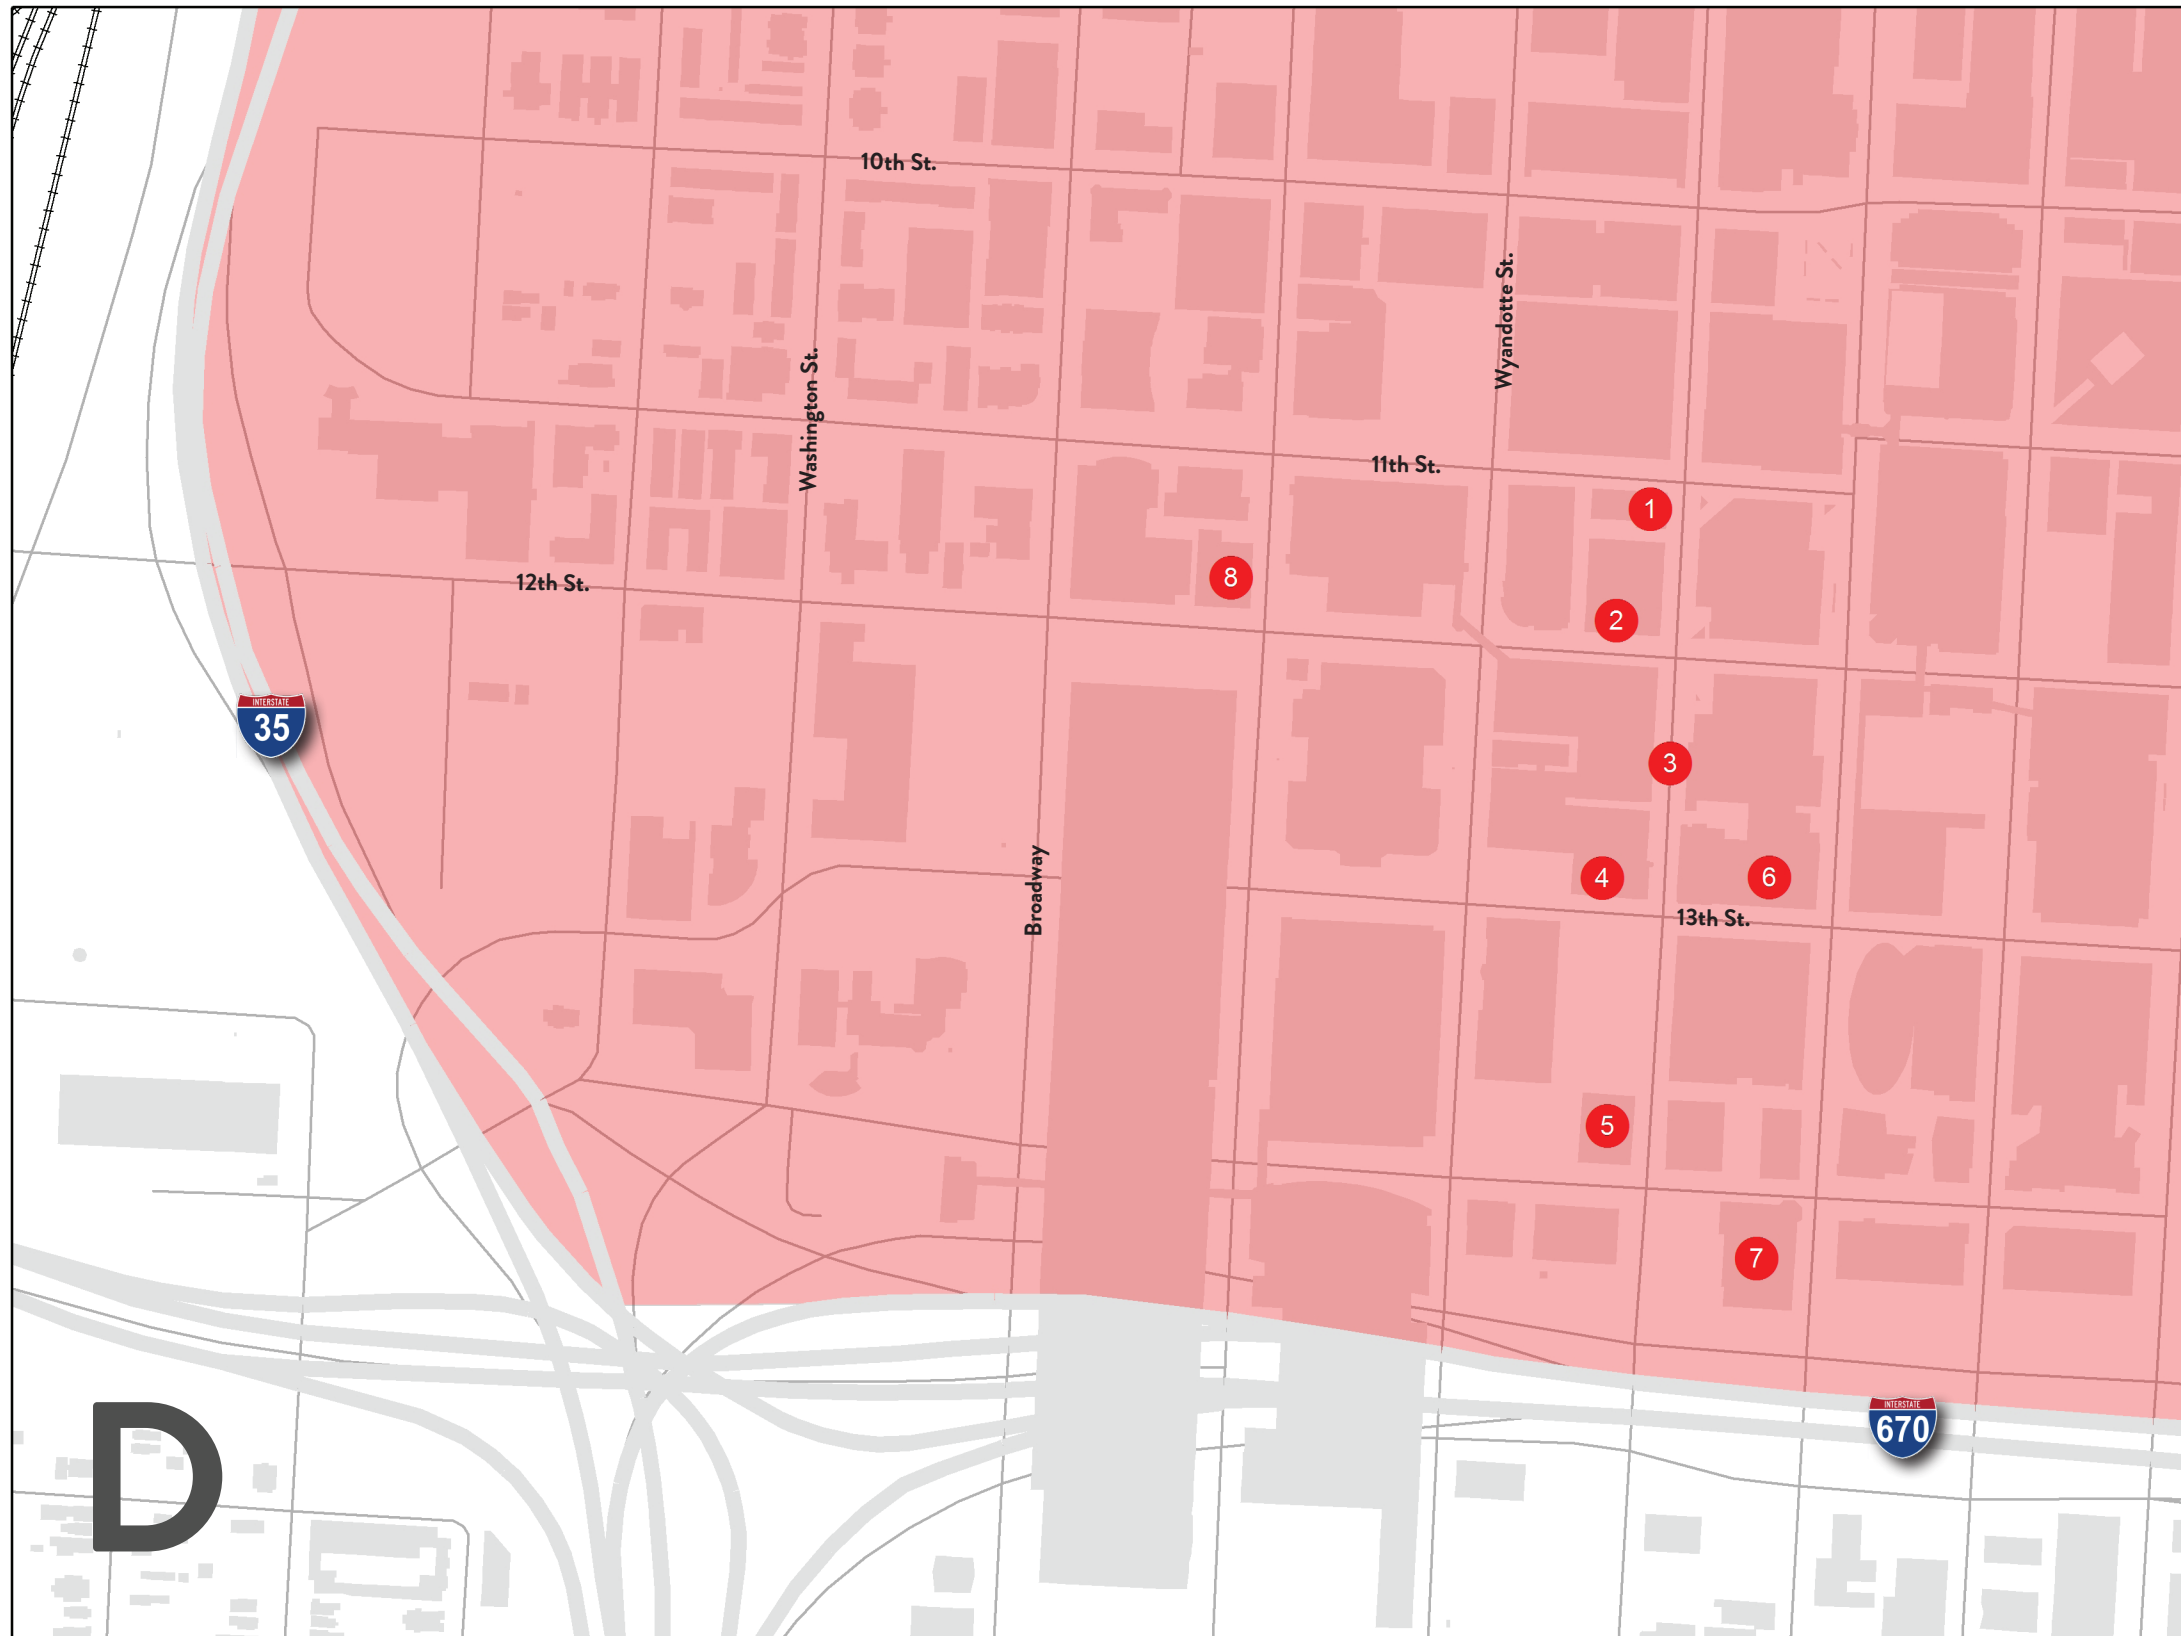

LEGEND

- 1 Historic Landmark
- Central Business District
- Buildings
- Streets
- Highways
- Railroads

**HISTORIC LANDMARKS / DISTRICTS**

**CENTRAL BUSINESS DISTRICT - C**

# Historic Landmark / District

1	The Fairfax Building
2	Hotel Phillips
3	Hotels in Downtown Kansas City
4	Kansas City Club Building
5	Kansas City Power and Light Building
6	Loew's Midland Theatre-Midland Building
7	Mainstreet Theatre
8	Standard Theatre

LEGEND

- 1 Historic Landmark
- Central Business District
- Buildings
- Streets
- Highways
- Railroads

**HISTORIC LANDMARKS / DISTRICTS**