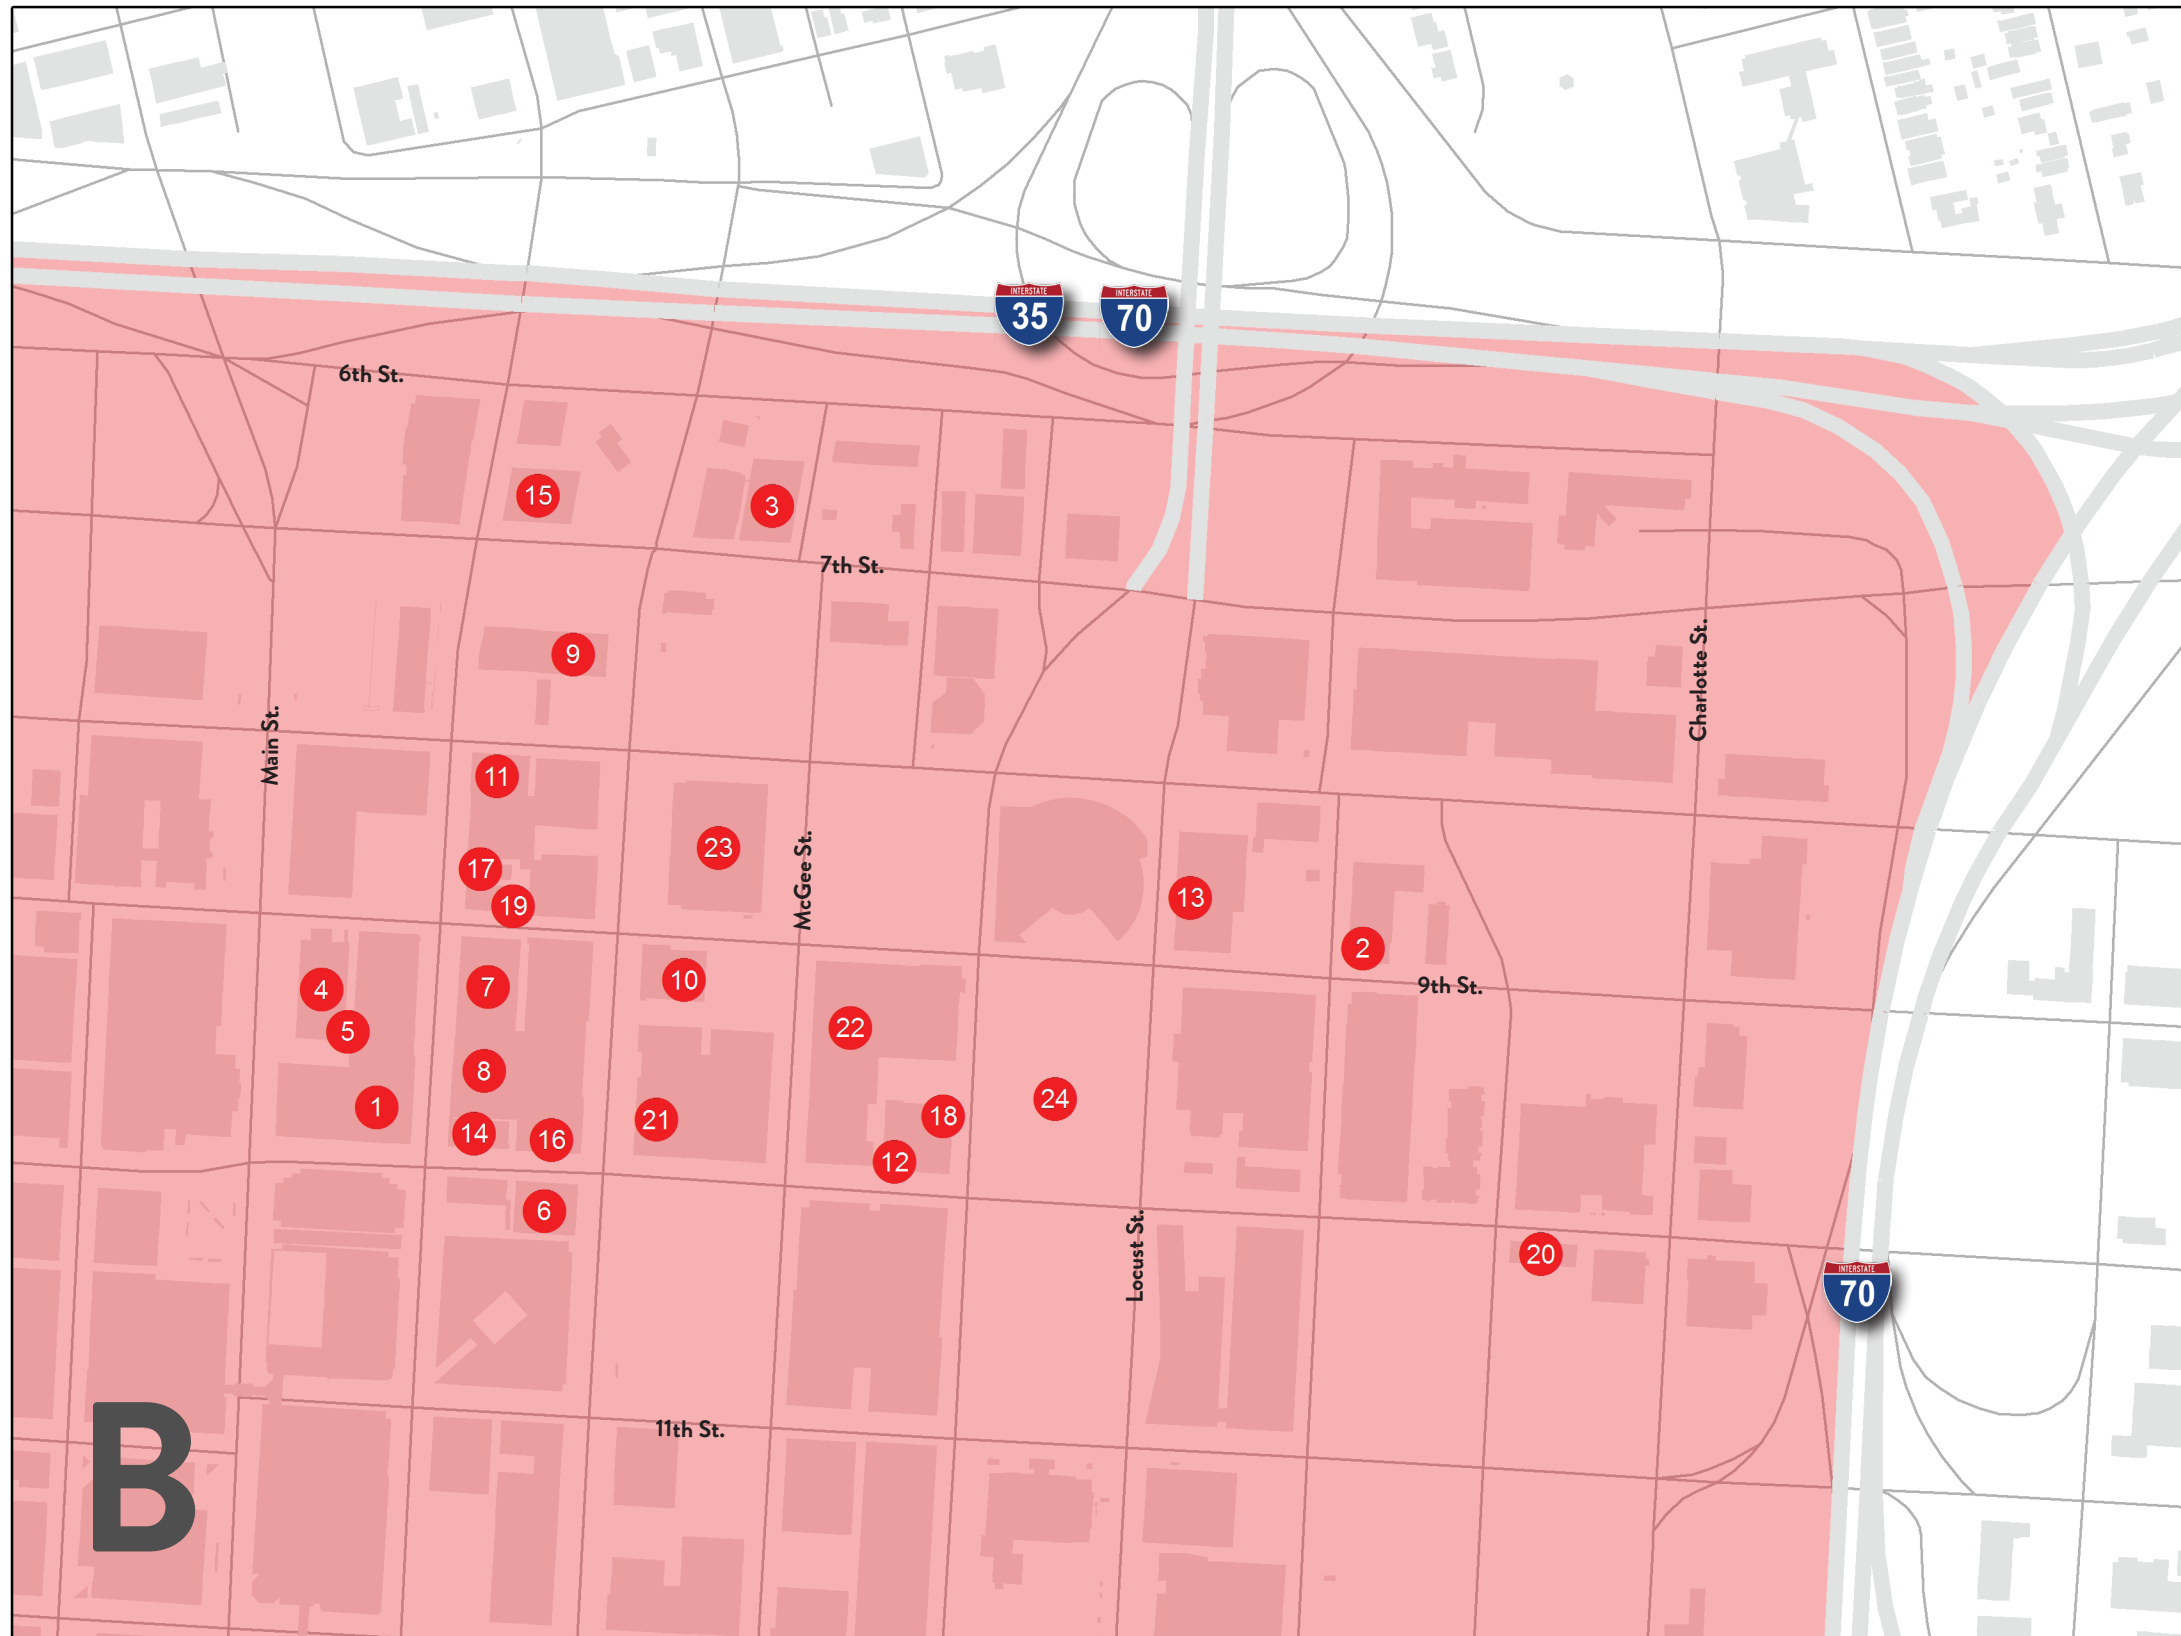

# Historic Landmark / District

1	Baker-Vawter Building
2	Bunker Building
3	Coates House Hotel
4	Continental Hotel
5	Fire Department Headquarters, Fire Station #2
6	Graphic Arts Building
7	Kansas City Southern Railway Building
8	Land Bank Building
9	New York Life Building
10	Old New England Building
11	Pennbroke Apartments
12	Quality Hill
13	Savoy Hotel and Grill
14	TenMain
15	West Eleventh Street Historic District
16	West Ninth Street- Baltimore Ave. Historic District: Original
17	West Ninth Street- Baltimore Ave. Historic District: Boundary II
18	West Ninth Street- Baltimore Ave. Historic District: Boundary I
19	Western Newspaper Union Building
20	Wholesale District: Boundary Increase I
21	Wholesale District: Original
22	Peck, George B., Dry Goods Co. Building
23	Warner, Maj. William, House
24	Mid-America Regional Council

LEGEND

- 1 Historic Landmark
- Central Business District
- Buildings
- Streets
- Highways
- Railroads

HISTORIC LANDMARKS / DISTRICTS

CENTRAL BUSINESS DISTRICT - A

LEGEND

- Historic Landmark
- River Market
- Buildings
- Streets
- Highways
- Railroads

HISTORIC LANDMARKS / DISTRICTS

RIVER MARKET

LEGEND

- 1 Historic Landmark
- Study Area Boundary
- Highways
- Railroads

**HISTORIC LANDMARKS / DISTRICTS**

OUTSIDE STUDY AREA