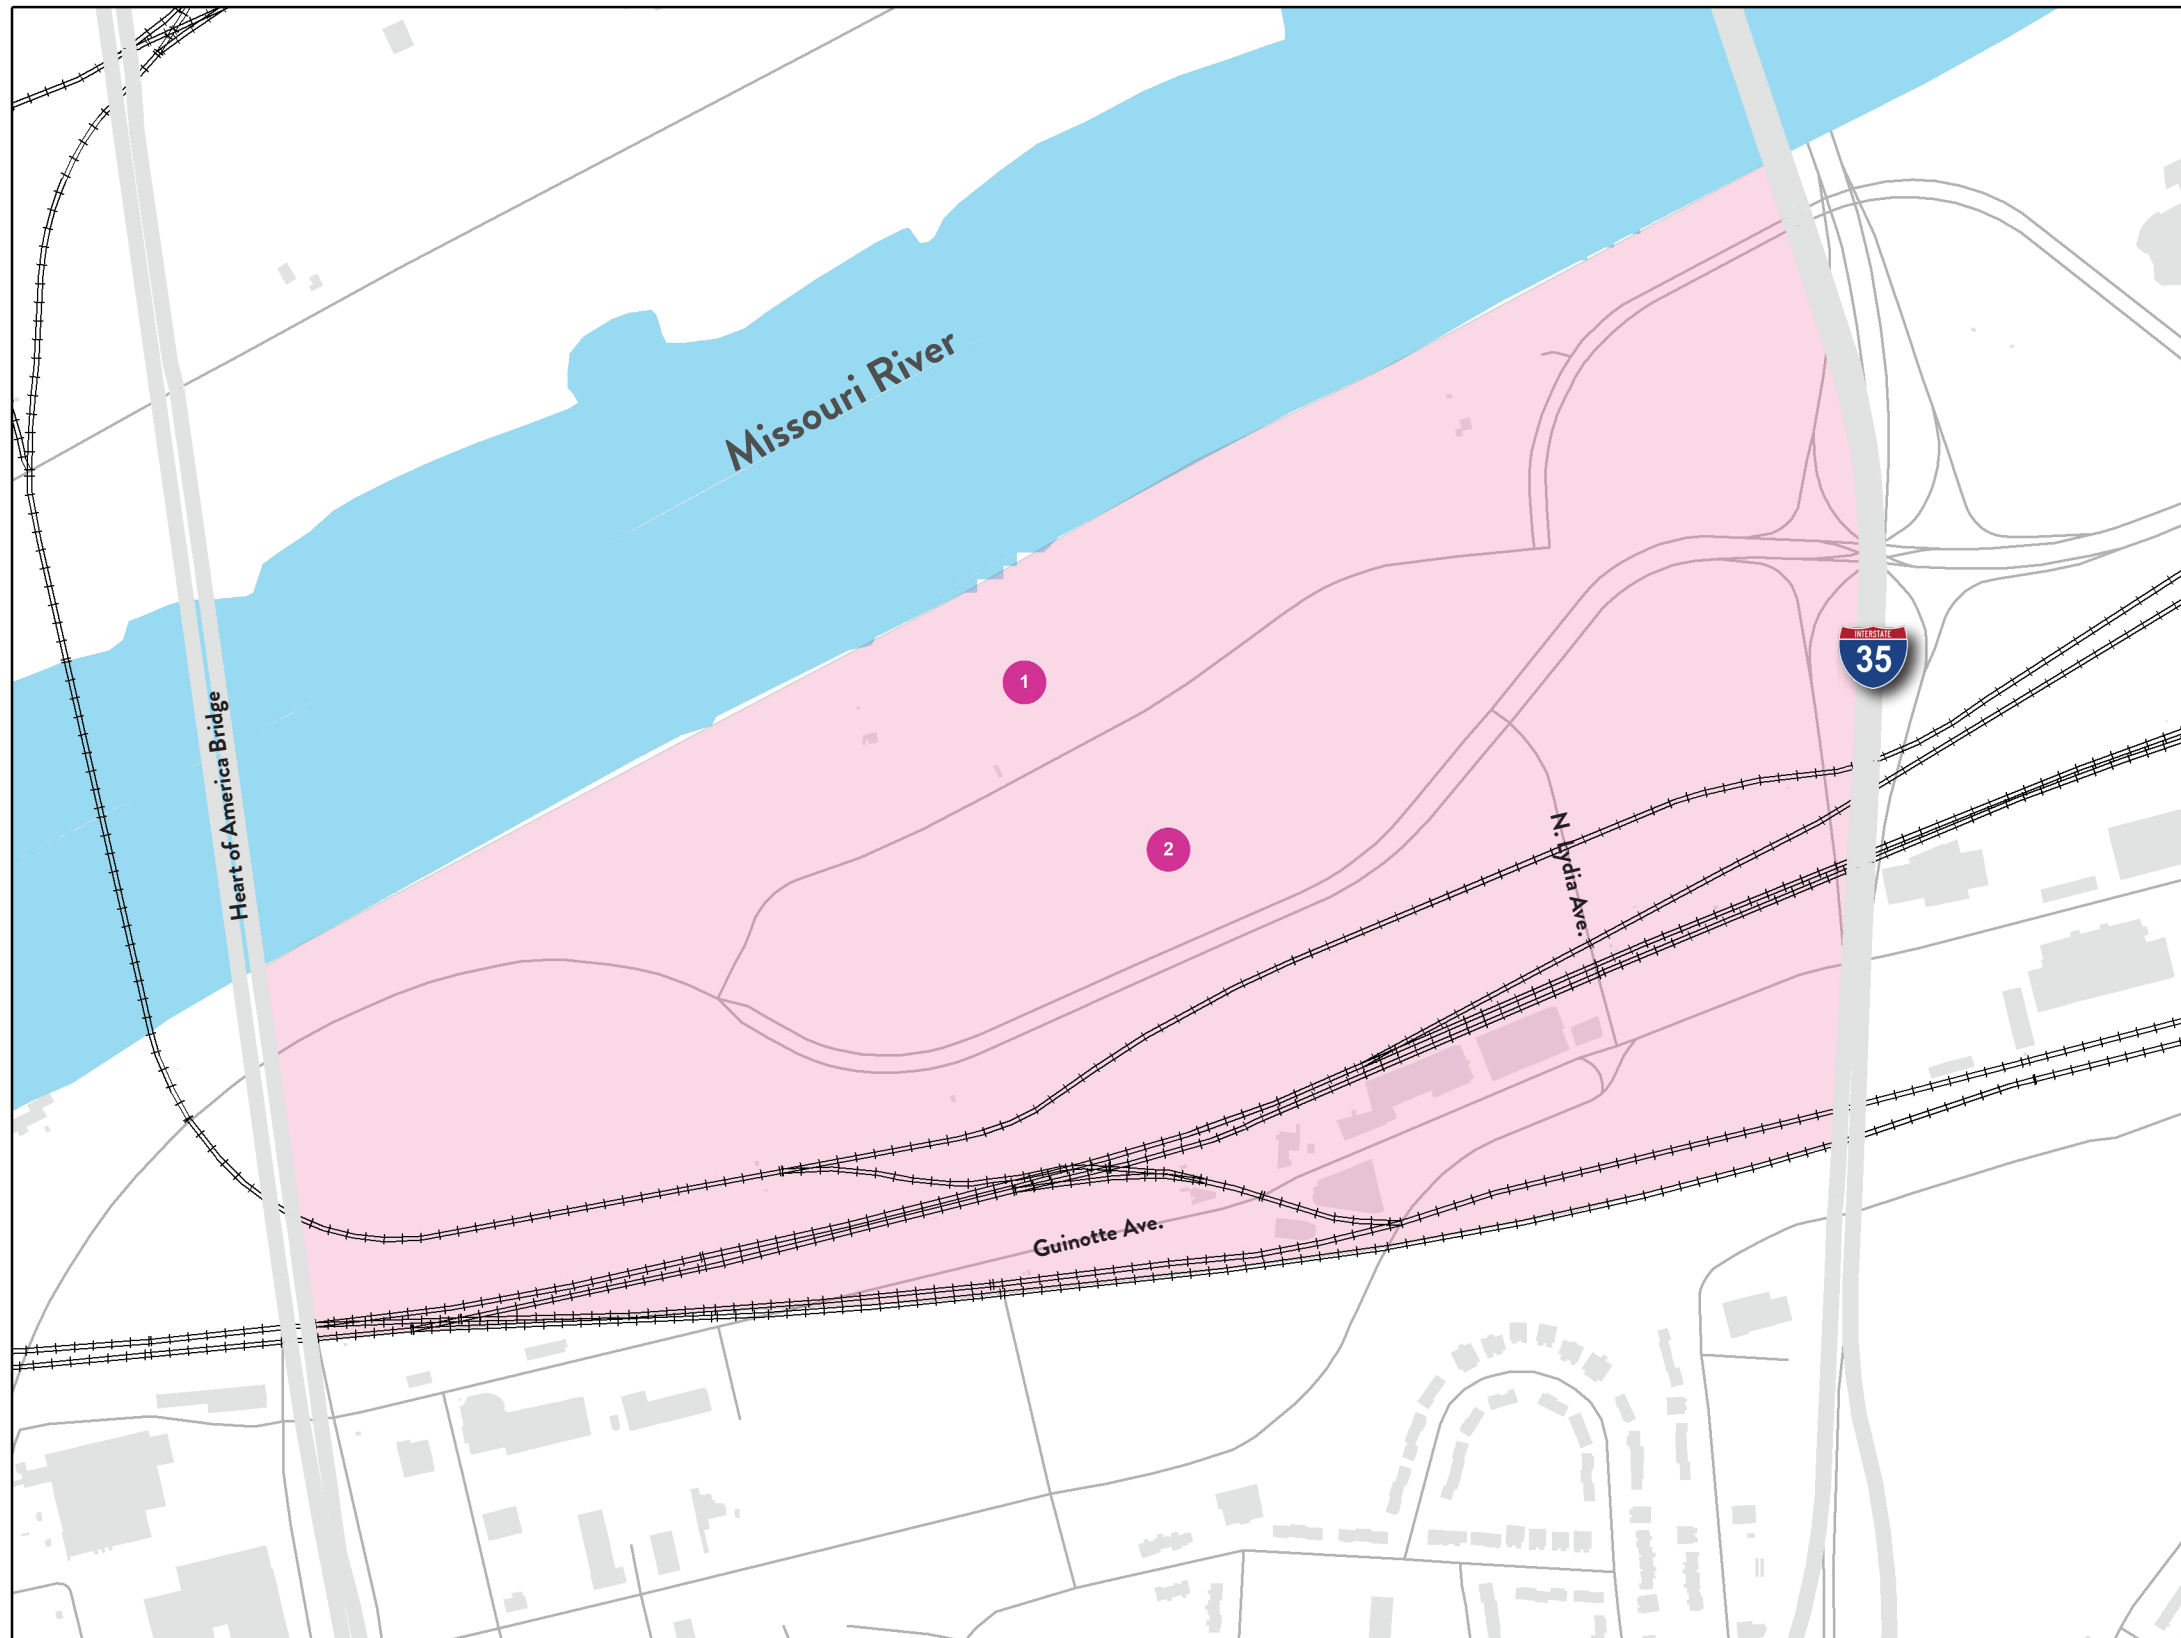

Historic Landmark / District

1	Berkeley Park
2	Wetlands Study

LEGEND

- Historic Landmark
- River Front
- Buildings
- Streets
- Highways
- Railroads

HISTORIC LANDMARKS / DISTRICTS

RIVERFRONT