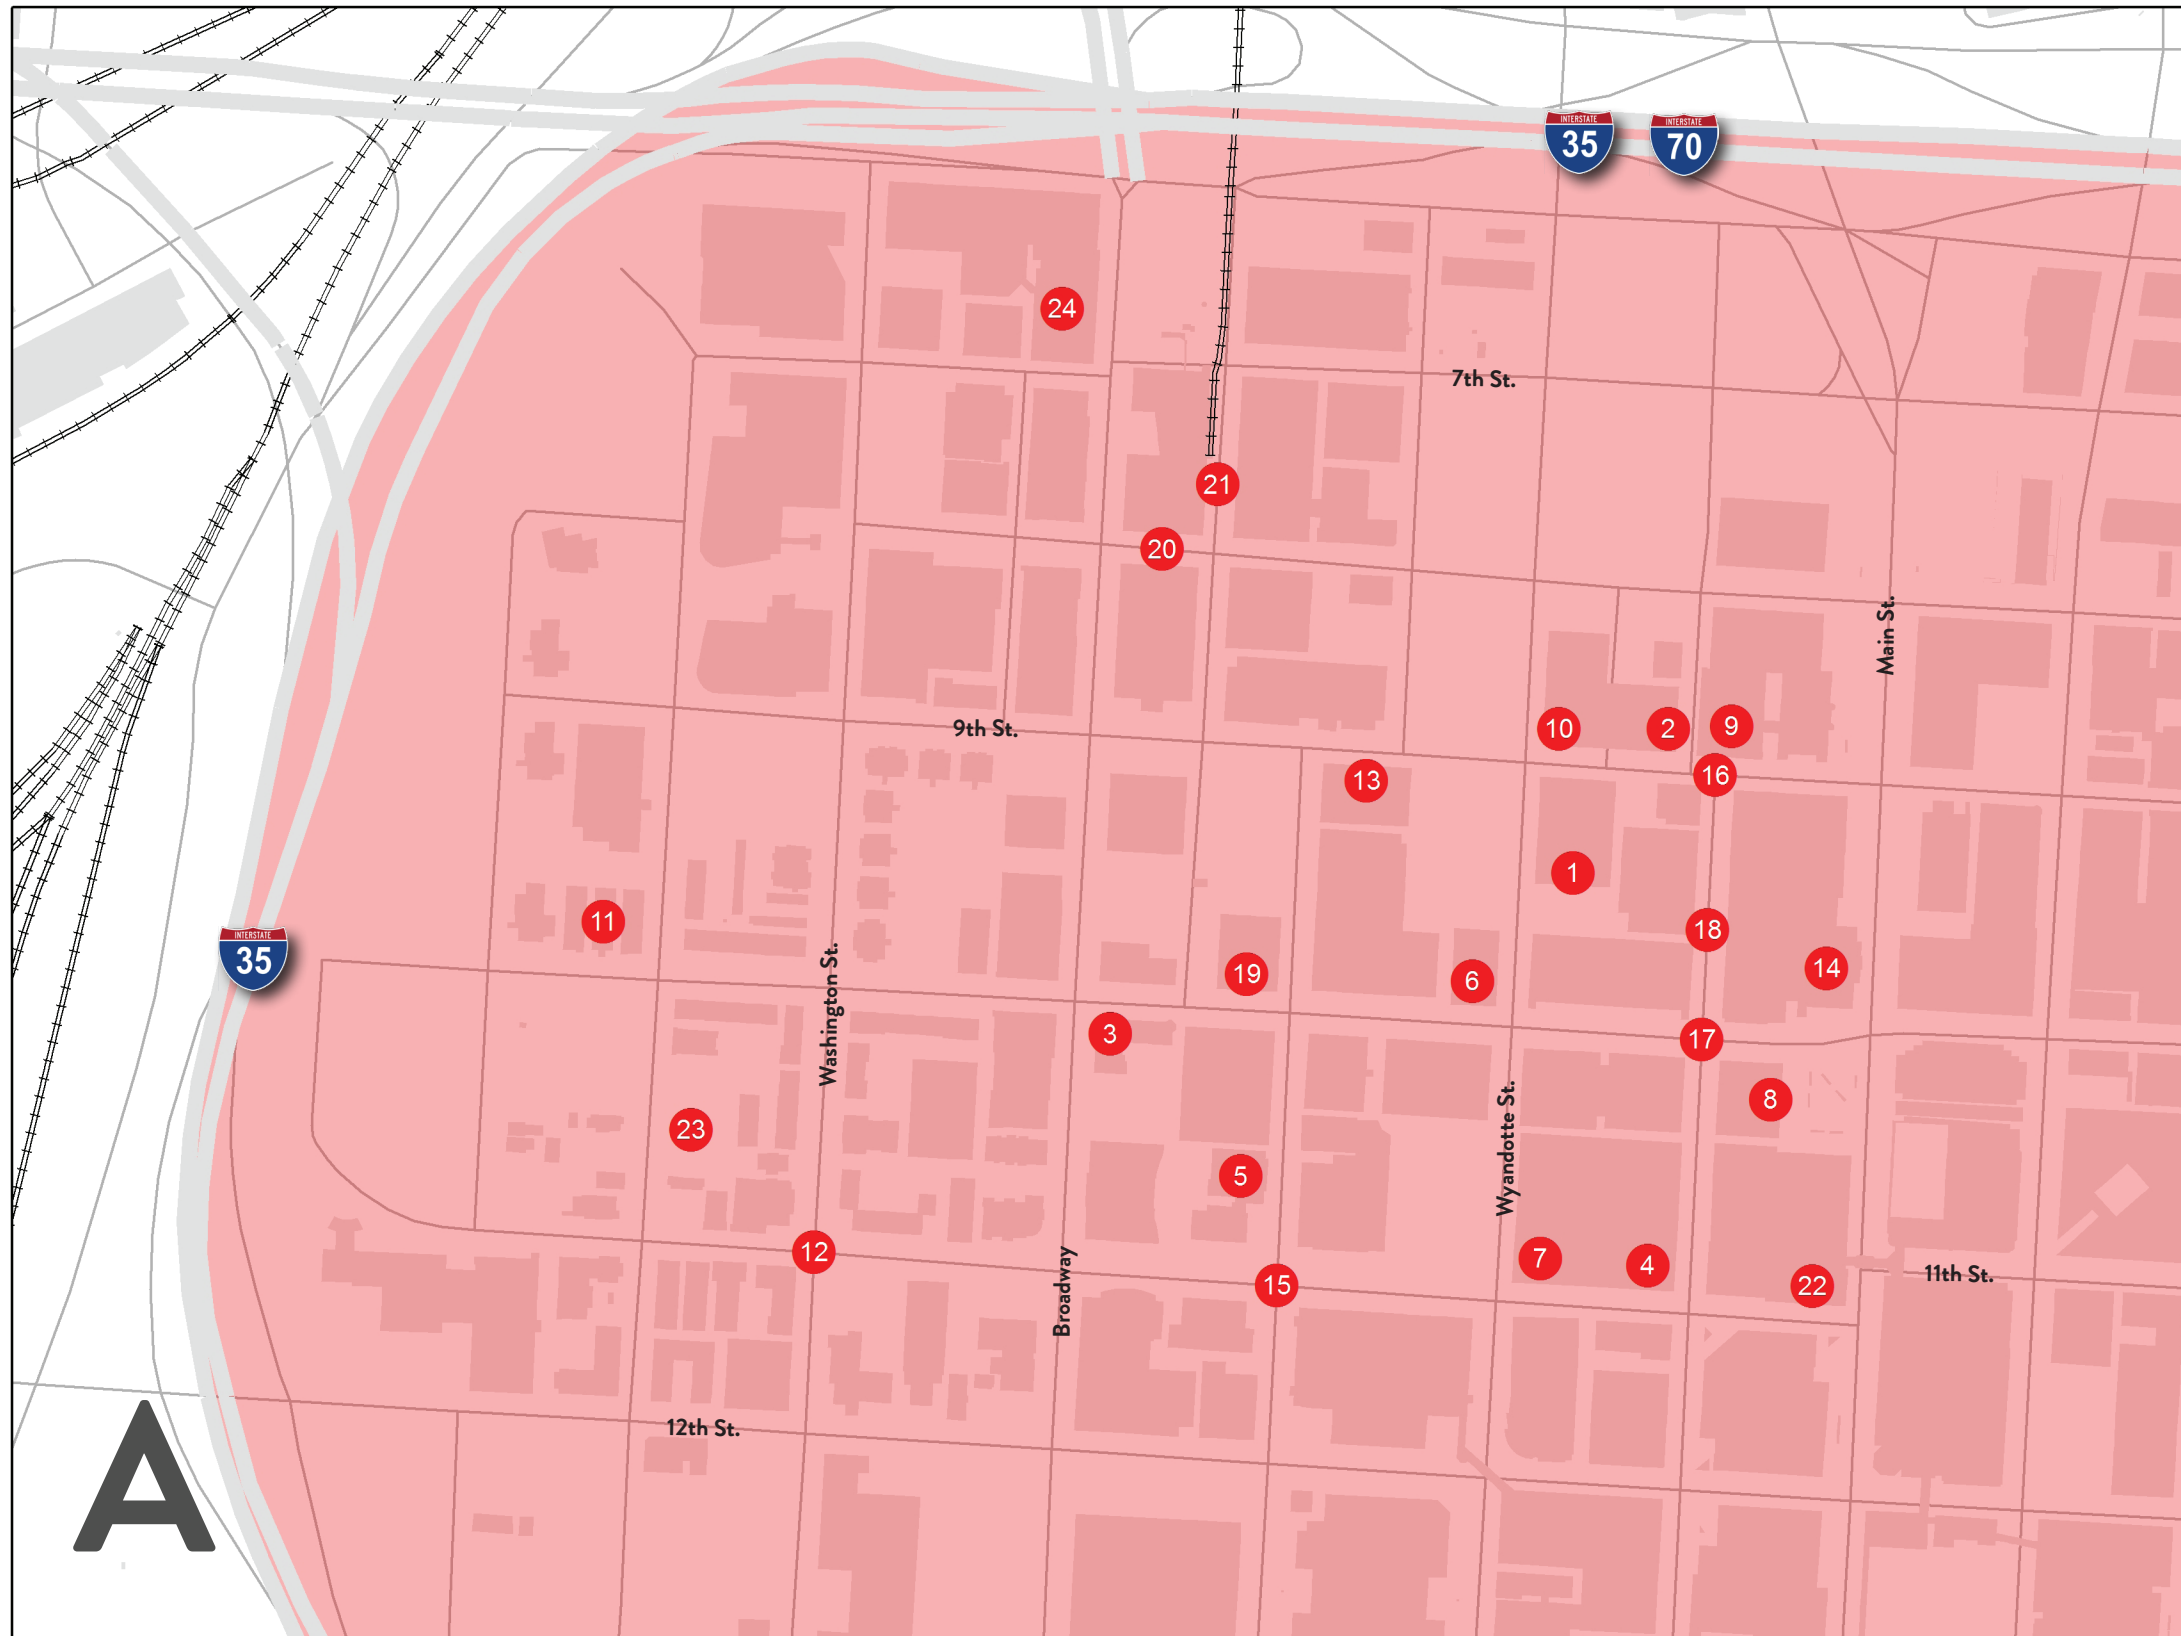

## APPENDIX D - HISTORIC LANDMARKS AND DISTRICTS

**LEGEND**

- 1 Historic Landmark
- Central Business District
- Buildings
- Streets
- Highways
- Railroads

**HISTORIC LANDMARKS / DISTRICTS**

**CENTRAL BUSINESS DISTRICT - OVERVIEW**

# Historic Landmark / District

1	Baker-Vawter Building
2	Bunker Building
3	Coates House Hotel
4	Continental Hotel
5	Fire Department Headquarters, Fire Station #2
6	Graphic Arts Building
7	Kansas City Southern Railway Building
8	Land Bank Building
9	New York Life Building
10	Old New England Building
11	Pennbroke Apartments
12	Quality Hill
13	Savoy Hotel and Grill
14	TenMain
15	West Eleventh Street Historic District
16	West Ninth Street- Baltimore Ave. Historic District: Original
17	West Ninth Street- Baltimore Ave. Historic District: Boundary II
18	West Ninth Street- Baltimore Ave. Historic District: Boundary I
19	Western Newspaper Union Building
20	Wholesale District: Boundary Increase I
21	Wholesale District: Original
22	Peck, George B., Dry Goods Co. Building
23	Warner, Maj. William, House
24	Mid-America Regional Council

LEGEND

- 1 Historic Landmark
- Central Business District
- Buildings
- Streets
- Highways
- Railroads

HISTORIC LANDMARKS / DISTRICTS

CENTRAL BUSINESS DISTRICT - A

LEGEND

- 1 Historic Landmark
- Study Area Boundary
- Highways
- Railroads

**HISTORIC LANDMARKS / DISTRICTS**

OUTSIDE STUDY AREA