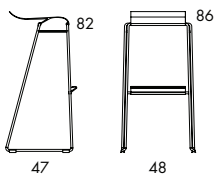

**O33-65** 6.2 kg | 0.24 m<sup>3</sup>/4 pcs 

**O33-82** 6.8 kg | 0.26 m<sup>3</sup>/4 pcs 

**O33-65** 6.2 kg | 0.24 m<sup>3</sup>/4 pcs 

<b>O33-65</b>	
Seat height	65
Overall height	69
Overall width	47
Seat depth	43
Overall depth	47
Weight, kg	6.2
Cbm	0.24/4 pcs

**O33-82** 6.8 kg | 0.26 m<sup>3</sup>/4 pcs 

	<b>O33-82</b>
Seat height	82
Overall height	86
Overall width	48
Seat depth	43
Overall depth	47
Weight, kg	6.8
Cbm	0.24/2 pcs