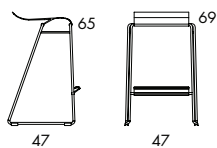

**O33-65** 6.2 kg | 0.24 m<sup>3</sup>/4 pcs 

**O33-82** 6.8 kg | 0.26 m<sup>3</sup>/4 pcs 

**O33-65** 6.2 kg | 0.24 m<sup>3</sup>/4 pcs 

<b>O33-65</b>	
Seat height	65
Overall height	69
Overall width	47
Seat depth	43
Overall depth	47
Weight, kg	6.2
Cbm	0.24/4 pcs

**O33-82** 6.8 kg | 0.26 m<sup>3</sup>/4 pcs 

	<b>O33-82</b>
Seat height	82
Overall height	86
Overall width	48
Seat depth	43
Overall depth	47
Weight, kg	6.8
Cbm	0.24/2 pcs