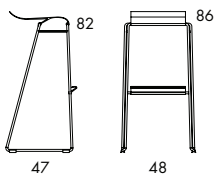

**O33-65** 6.2 kg | 0.24 m<sup>3</sup>/4 pcs 

**O33-82** 6.8 kg | 0.26 m<sup>3</sup>/4 pcs 

**O33-65** 6.2 kg | 0.24 m<sup>3</sup>/4 pcs 

<b>O33-65</b>	
Seat height	65
Overall height	69
Overall width	47
Seat depth	43
Overall depth	47
Weight, kg	6.2
Cbm	0.24/4 pcs

**O33-82** 6.8 kg | 0.26 m<sup>3</sup>/4 pcs 

	<b>O33-82</b>
Seat height	82
Overall height	86
Overall width	48
Seat depth	43
Overall depth	47
Weight, kg	6.8
Cbm	0.24/2 pcs