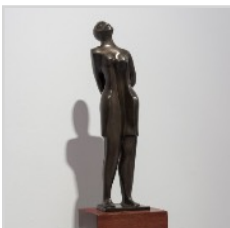

**BURNING IN WATER**

Elizabeth Catlett: Wake Up in Glory

November 28, 2017 - February 3, 2018 - 317 10th Avenue, New York, US

---

**ELIZABETH CATLETT**

Black Girl, 2004  
Lithograph on paper, framed

22 x 15 in  
55.9 x 38.1 cm

**ELIZABETH CATLETT**

Girls, 1982  
Screenprint on paper, framed

47.8 x 28 in  
121.3 x 71.1 cm

**ELIZABETH CATLETT**

Negro Woman, 1946  
Bronze with black marble base

11.9 x 6.8 x 8.8 in  
30.2 x 17.1 x 22.2 cm

**ELIZABETH CATLETT**

El Canto, 1968  
Bronze sculpture on mahogany base

12 x 8 x 7.5 in  
30.5 x 20.3 x 19.1 cm

**ELIZABETH CATLETT**

Political Prisoner, 1971  
Bronze sculpture on mahogany base

25 x 8.3 x 8.3 in  
63.5 x 21 x 9.5 cm