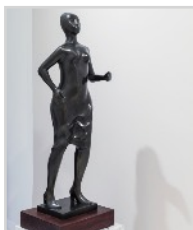

**ELIZABETH CATLETT**

Girls, 1982  
Screenprint on paper, framed

47.8 x 28 in  
121.3 x 71.1 cm

**ELIZABETH CATLETT**

Negro Woman, 1946  
Bronze with black marble base

11.9 x 6.8 x 8.8 in  
30.2 x 17.1 x 22.2 cm

**ELIZABETH CATLETT**

El Canto, 1968  
Bronze sculpture on mahogany base

12 x 8 x 7.5 in  
30.5 x 20.3 x 19.1 cm

**ELIZABETH CATLETT**

Political Prisoner, 1971  
Bronze sculpture on mahogany base

25 x 8.3 x 8.3 in  
63.5 x 21 x 9.5 cm

**ELIZABETH CATLETT**

Magic Mask, 1970-80  
Wood

12 x 4 x 4 in  
30.5 x 10.2 x 10.2 cm

**ELIZABETH CATLETT**

Faces for Two Worlds, 1980  
Bronze with mahogany base

6.8 x 4.3 x 3.5 in  
17.1 x 10.8 x 8.9 cm

**ELIZABETH CATLETT**

Stepping Out, 1987  
Bronze with mahogany base

45.5 x 15 x 12 in  
115.6 x 38.1 x 30.5 cm

**ELIZABETH CATLETT**

Woman Walking (Standing Woman), 1987  
Bronze with mahogany base

36 x 9.5 x 7 in  
91.4 x 24.1 x 17.8 cm