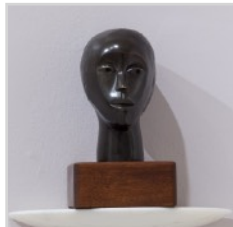

**ELIZABETH CATLETT**

El Canto, 1968  
Bronze sculpture on mahogany base

12 x 8 x 7.5 in  
30.5 x 20.3 x 19.1 cm

**ELIZABETH CATLETT**

Political Prisoner, 1971  
Bronze sculpture on mahogany base

25 x 8.3 x 8.3 in  
63.5 x 21 x 9.5 cm

**ELIZABETH CATLETT**

Stepping Out, 1987  
Bronze with mahogany base

45.5 x 15 x 12 in  
115.6 x 38.1 x 30.5 cm

**ELIZABETH CATLETT**

Woman Walking (Standing Woman), 1987  
Bronze with mahogany base

36 x 9.5 x 7 in  
91.4 x 24.1 x 17.8 cm

**BURNING IN WATER**

Elizabeth Catlett: Wake Up in Glory

November 28, 2017 - February 3, 2018 - 317 10th Avenue, New York, US

---

**ELIZABETH CATLETT**

Torso, 2008  
Marble on wood base

25.3 x 12.5 x 8.5 in  
64.1 x 31.8 x 21.6 cm

**ELIZABETH CATLETT**

Torso, circa 1980s  
Bronze on mahogany base

16 x 6.5 x 3.75 in  
40.7 x 16.5 x 9.5 cm

**ELIZABETH CATLETT**

African American Lady  
Bronze with mahogany base

7 x 2.5 x 5 in  
17.78 x 6.35 x 12.7 cm